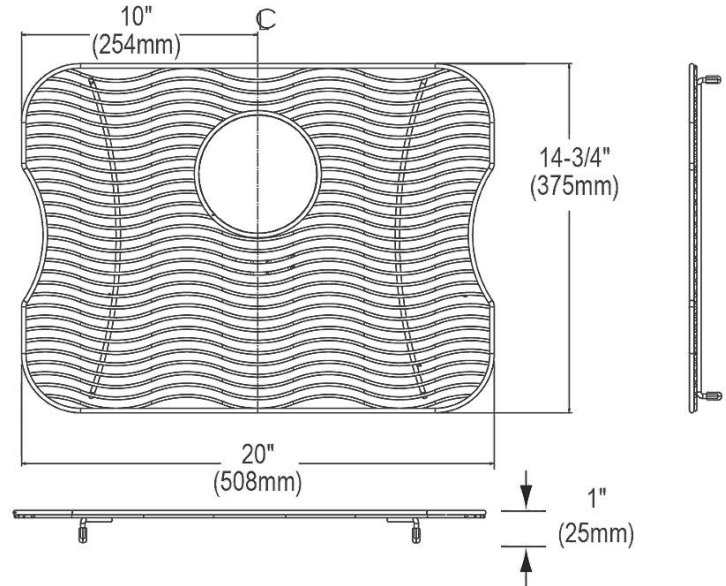

Material:	Stainless Steel
Finish:	Polished Stainless Steel
Dimensions:	20" x 14-3/4" x 1"
Fits Bowl Size(s):	Fits select bowl size: 21" x 15-3/4"

Special Note: For bowls with rear center drain opening.

AMERICAN PRIDE. A LIFETIME TRADITION.
Like your family, the Elkay family has values and traditions that endure. For almost a century, Elkay has been a family-owned and operated company, providing thousands of jobs that support our families and communities.

[Clean and Care Manual (PDF)](#)

[Clean and Care Manual (PDF)](#)

[Warranty (PDF)](#)