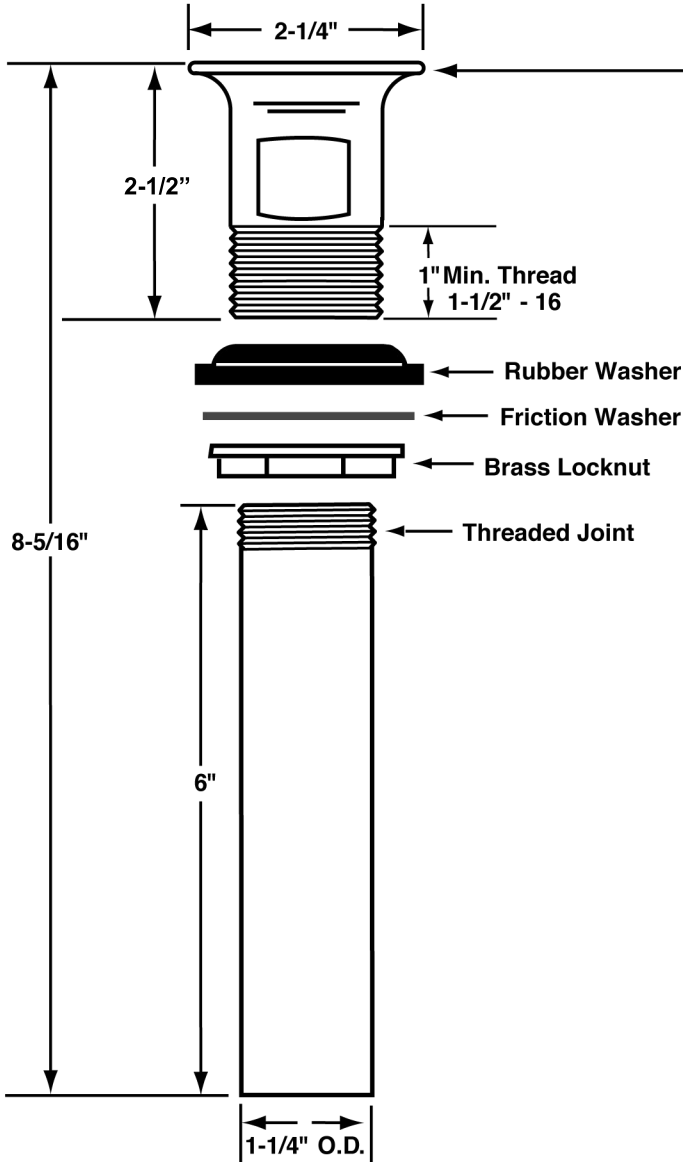

McGuire Manufacturing Co., Inc.

60 Grandview Court
Cheshire, Connecticut 06410
(203) 699-1801 Fax (203) 699-1813
customerservice@mcguiremfg.com mcguiremfg.com

PRODUCT SPECIFICATION

Part No.

155A

Open Grid P.O. Plug

Job Name:

Submittal Number:

See options and accessories section for details on product variations

ASME A112.18.2/CSA B125.2

Specifications:

Cast brass chrome plated open grid P.O. plug with 17GA 1-1/4" x 6" seamless brass tailpiece, brass lock nut, heavy rubber basin washer and fiber friction washer. P.O. plug shall be in compliance with CSA or other recognized testing authority and bear both manufacturer and testing mark.