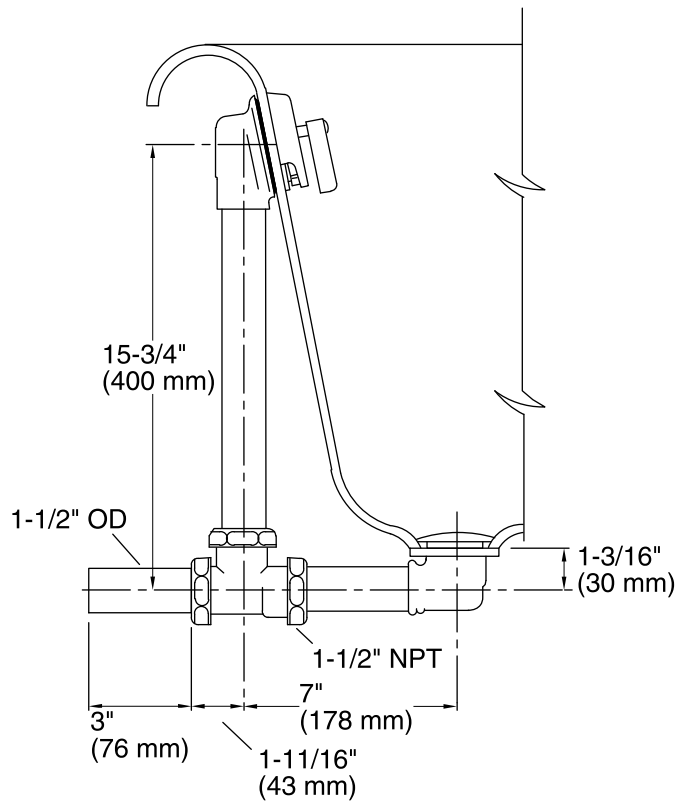

### Features

- 17-gauge brass construction.
- Brass tailpiece.
- Adjustable trip lever pop-up drain.
- Supports both above- and through-the-floor installations.
- For use with Iron Works Historic™ baths.

**Through-the-Floor**

**Above-the-Floor**

**Technical Information**

All product dimensions are nominal.

**Notes**

Install this product according to the installation guide.