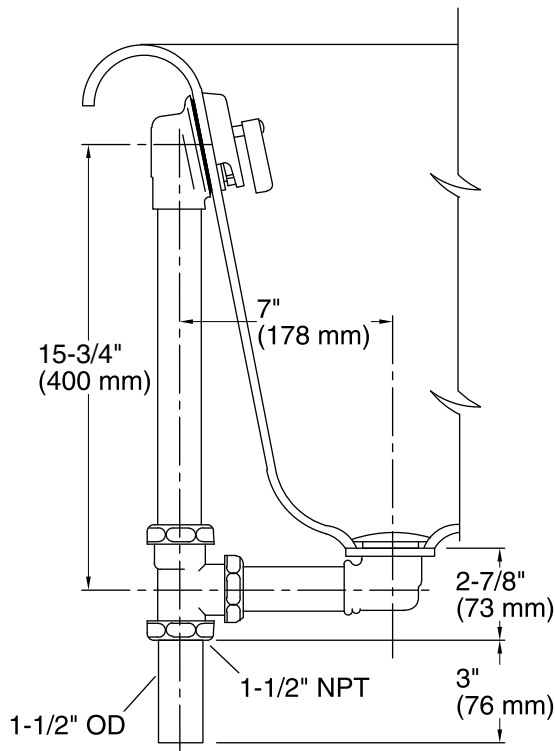

### Features

- 17-gauge brass construction.
- Brass tailpiece.
- Adjustable trip lever pop-up drain.
- Supports both above- and through-the-floor installations.
- For use with Iron Works Historic™ baths.

**Through-the-Floor**

**Above-the-Floor**

**Technical Information**

All product dimensions are nominal.

**Notes**

Install this product according to the installation guide.