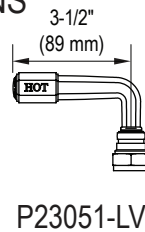

KALLISTA®

For Town Kitchen Faucet

FEATURES

P23051

- Solid Brass Construction for Durability and Reliability
- 2.2 GPM (8.3 LPM)
- Spout Rotates 360 Degrees
- Coordinates with the For Town Collection

HANDLE OPTIONS

SPECIFIED MODEL			
Model	Description	Finishes	
P23051-CR	For Town Kitchen Faucet with Spray, Cross Handles	<input type="checkbox"/> CP Polished Chrome <input type="checkbox"/> AG Brushed Nickel	<input type="checkbox"/> AD Nickel Silver
P23051-LV	For Town Kitchen Faucet with Spray, Lever Handles	<input type="checkbox"/> CP Polished Chrome <input type="checkbox"/> AG Brushed Nickel	<input type="checkbox"/> AD Nickel Silver