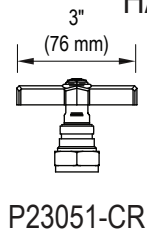

KALLISTA®

For Town Kitchen Faucet

FEATURES

P23051

- Solid Brass Construction for Durability and Reliability
- 2.2 GPM (8.3 LPM)
- Spout Rotates 360 Degrees
- Coordinates with the For Town Collection

HANDLE OPTIONS