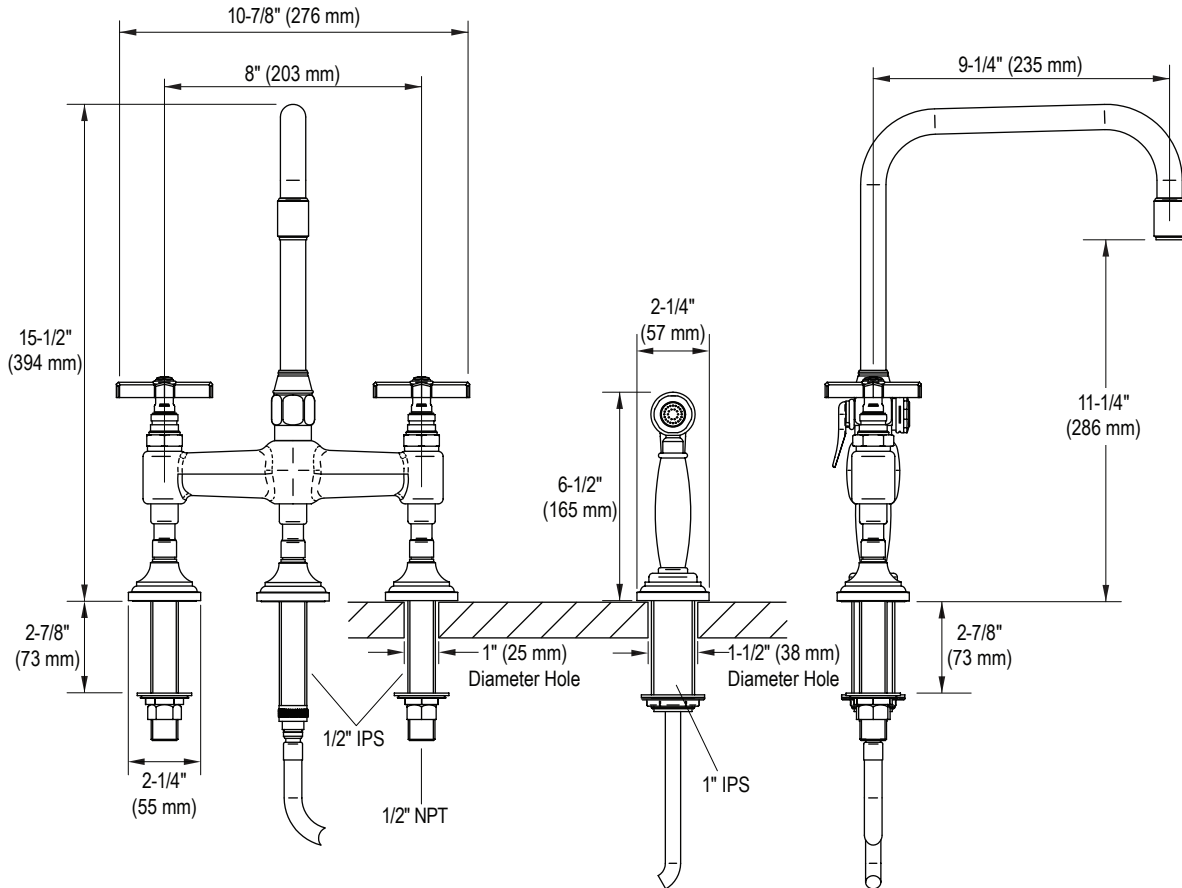

KALLISTA®

For Town Kitchen Faucet

FEATURES

P23051

- Solid Brass Construction for Durability and Reliability
- 2.2 GPM (8.3 LPM)
- Spout Rotates 360 Degrees
- Coordinates with the For Town Collection

HANDLE OPTIONS

SPECIFIED MODEL			
Model	Description	Finishes	
P23051-CR	For Town Kitchen Faucet with Spray, Cross Handles	<input type="checkbox"/> CP Polished Chrome <input type="checkbox"/> AG Brushed Nickel	<input type="checkbox"/> AD Nickel Silver
P23051-LV	For Town Kitchen Faucet with Spray, Lever Handles	<input type="checkbox"/> CP Polished Chrome <input type="checkbox"/> AG Brushed Nickel	<input type="checkbox"/> AD Nickel Silver