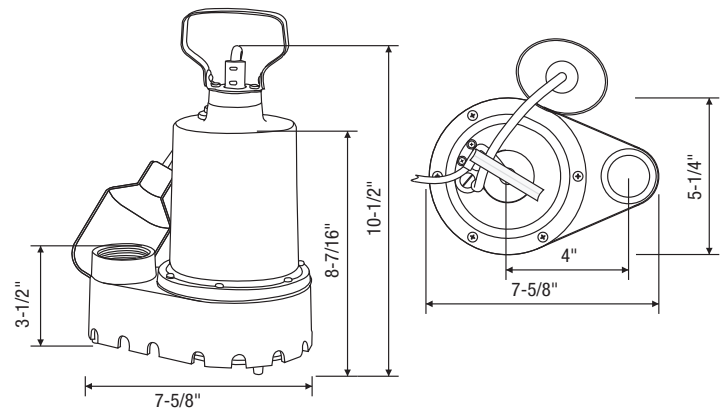

PF92331 Cast Iron Sump Pump

Product Features

- Rugged cast iron pump body for durability
- SJE Rhombus tethered float switch
- 1-1/2" NPT Discharge
- Handles up to 3/8" solids
- Clog resistant stainless steel impeller
- Carrying handle attached
- 10' power supply cord
- Built-in thermal overload protection for safety
- Permanent split capacitor continuous duty motor
- 4.1 amps, 492 Watts
- 3450 RPM

PF92331

Motor Performance

- 1/3HP 120 Volt AC (4.1 amps)

Performance Chart						
Lift	0'	5'	10'	15'	20'	25'
GPM	46	36	30	25	12	1
GPH	2760	2160	1800	1500	720	60

Product Specifications

* All measurements are nominal. Please verify before actual installation.