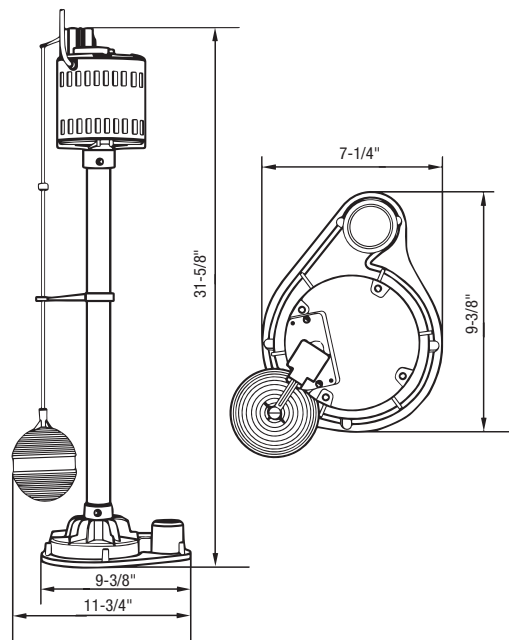

Product Specifications

* All measurements are nominal. Please verify before actual installation.

Warranty and Codes

This product comes complete with installation, operating, care and maintenance instructions. This PROFLO sump pump carries a 3 year warranty when installed in residential applications. See owners manual for warranty details.

This PROFLO sump pump carries a 3 year limited warranty. In an effort to continually improve our products, we will make design changes from time to time. We reserve the right to ship newly designed product to fill any order unless it is agreed in writing to do otherwise.

PROFLO.COM