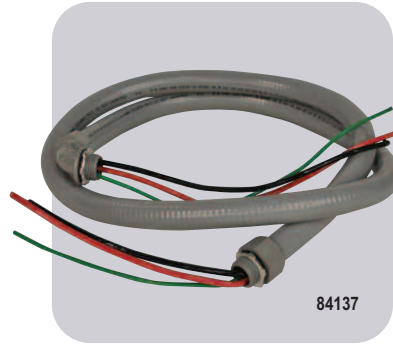

Accessories

MARS A/C Whips Non-Metallic Fittings

Non-metallic conduit with non-metal fittings.
Assembled with UL approved components.

MARS NO.	DESCRIPTION	MARS PACK
84131	4' x 1/2" #10 ga. non-metallic whip UL	1
84133	4' x 3/4" #8 ga. non-metallic whip UL	1
84135	6' x 1/2" #10 ga. non-metallic whip UL	1
84137	6' x 3/4" #8 ga. non-metallic whip UL	1
84139	8' x 1/2" #10 ga. non-metallic whip	1
84141	8' x 3/4" #8 ga. non-metallic whip	1
84143	10' x 3/4" #8 ga. non-metallic whip	1

MARS A/C Whips Metallic Fittings

Non-metallic conduit with metal fittings.
Assembled with UL approved components.

MARS NO.	DESCRIPTION	MARS PACK
84132	4' x 1/2" #10 ga. metallic whip UL	1
84134	4' x 3/4" #8 ga. metallic whip UL	1
84136	6' x 1/2" #10 ga. metallic whip UL	1
84138	6' x 3/4" #8 ga. metallic whip UL	1

MARS A/C Whips All Metallic

MARS NO.	DESCRIPTION	MARS PACK
84125	4' x 1/2" all metallic whip	1
84126	4' x 3/4" all metallic whip	1
84127	6' x 1/2" all metallic whip	1
84128	6' x 3/4" all metallic whip	1

All Whips Bagged

Sealtite® Flexible Metallic Conduit

Sealtite® flexible conduit provides protection for wet or oily locations. UL listed conduit has a continuous copper ground built into the core. All UL listed Sealtite® is UV resistant.