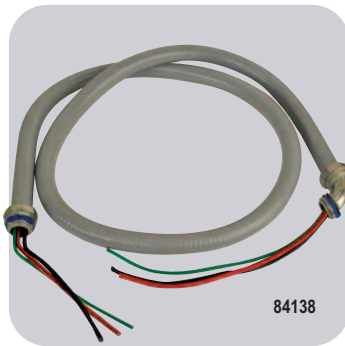

Accessories

MARS A/C Whips Non-Metallic Fittings

Non-metallic conduit with non-metal fittings.
Assembled with UL approved components.

MARS NO.	DESCRIPTION	MARS PACK
84131	4' x 1/2" #10 ga. non-metallic whip UL	1
84133	4' x 3/4" #8 ga. non-metallic whip UL	1
84135	6' x 1/2" #10 ga. non-metallic whip UL	1
84137	6' x 3/4" #8 ga. non-metallic whip UL	1
84139	8' x 1/2" #10 ga. non-metallic whip	1
84141	8' x 3/4" #8 ga. non-metallic whip	1
84143	10' x 3/4" #8 ga. non-metallic whip	1

MARS A/C Whips Metallic Fittings

Non-metallic conduit with metal fittings.
Assembled with UL approved components.

MARS NO.	DESCRIPTION	MARS PACK
84132	4' x 1/2" #10 ga. metallic whip UL	1
84134	4' x 3/4" #8 ga. metallic whip UL	1
84136	6' x 1/2" #10 ga. metallic whip UL	1
84138	6' x 3/4" #8 ga. metallic whip UL	1

MARS A/C Whips All Metallic

MARS NO.	DESCRIPTION	MARS PACK
84125	4' x 1/2" all metallic whip	1
84126	4' x 3/4" all metallic whip	1
84127	6' x 1/2" all metallic whip	1
84128	6' x 3/4" all metallic whip	1

All Whips Bagged

Sealtite® Flexible Metallic Conduit

Sealtite® flexible conduit provides protection for wet or oily locations. UL listed conduit has a continuous copper ground built into the core. All UL listed Sealtite® is UV resistant.