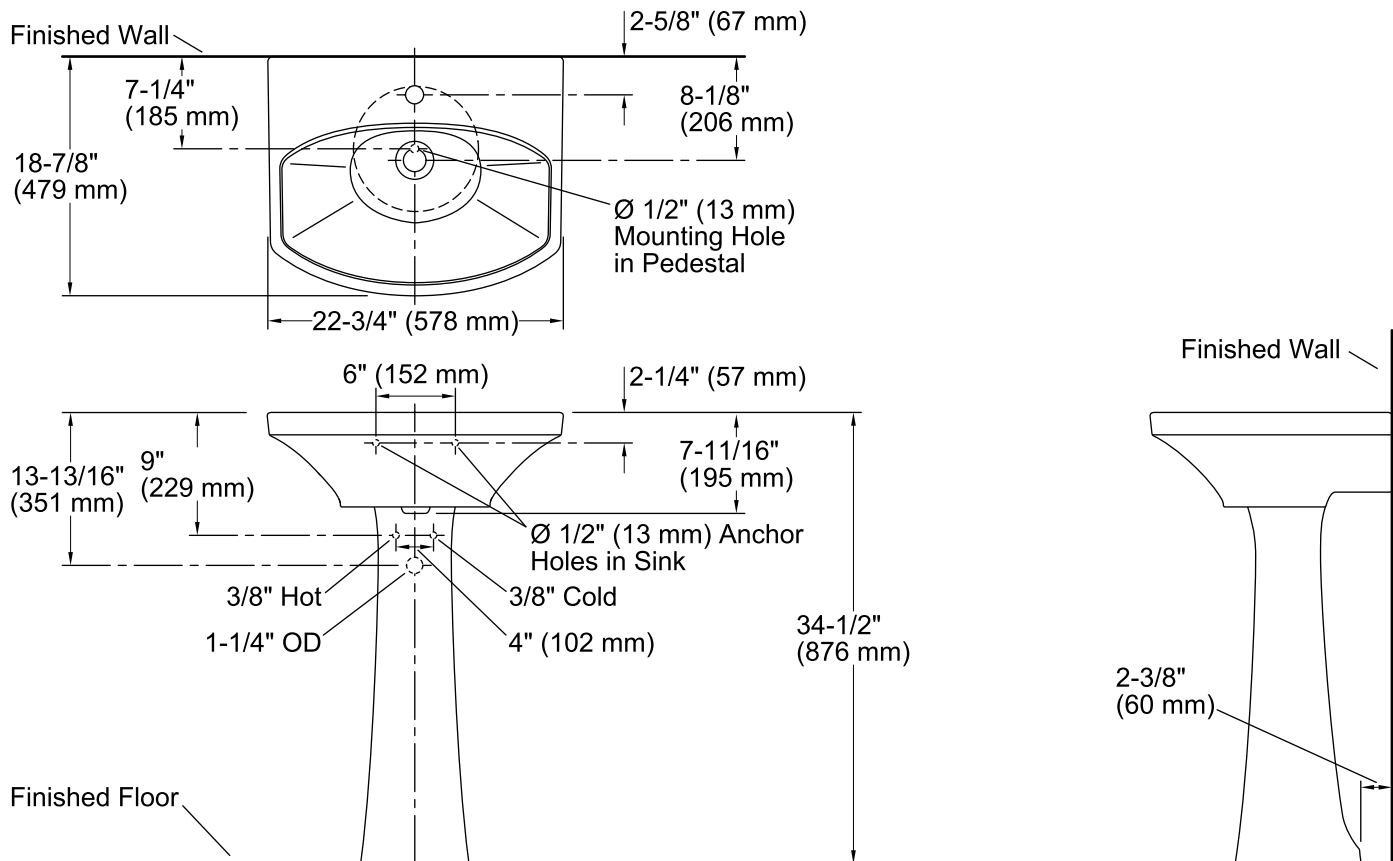

Features

- Vitreous china.
- Pedestal sink.
- Generous basin and deck size.
- With overflow.
- Single faucet hole.
- Coordinates with other products in the Cimarron collection.
- 22-3/4" (578 mm) x 18-7/8" (479 mm) x 34-1/2" (876 mm)

Components

Product includes:

K- 2364 Bathroom Sink Pedestal

K- 2363-1 Pedestal Bathroom Sink Basin

Additional included component/s: Pedestal accessory pack, and rubber pads.

Codes/Standards

ASME A112.19.2/CSA B45.1

Technical Information

All product dimensions are nominal.

Bowl configuration:	Single
Installation:	Pedestal
Bowl area (Only)	Length: 21" (533 mm) Width: 12-3/4" (324 mm) Water depth: 3-5/8" (92 mm)
Number of deck holes:	1
Faucet hole(s):	1-3/8" (35 mm)
Drain hole:	1-3/4" (44 mm)