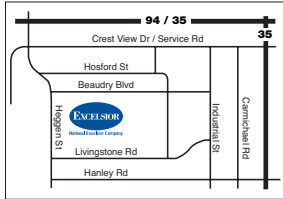

Hudson, WI
1400 Heggen Street
Hudson, WI 54016
P (715) 381-0208
F (715) 381-0371
Monday - Friday
7:00 a.m. - 5:00 p.m.