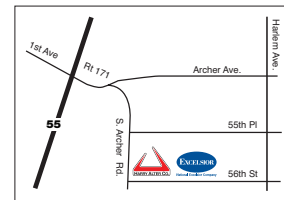

Summit
5539 S. Archer Rd
Summit, IL 60501
P (708) 442-8542
F (708) 442-8254
Monday - Friday
7:00 a.m. - 5:00 p.m.
* Saturdays Seasonal