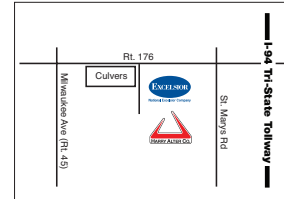

Libertyville
912A East Park Ave
(Rte 176)
Libertyville, IL 60048
P (847) 918-2160
F (847) 918-2169
Monday - Friday
7:00 a.m. - 5:00 p.m.
Sat 8:00 a.m. - Noon