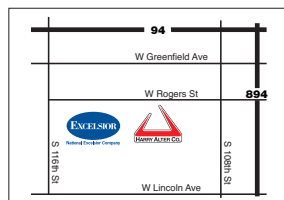

West Allis, WI
2170 S 116th Street
West Allis, WI 53227
P (414) 546-1776
F (414) 541-3644
Monday - Friday
7:00 a.m. - 5:00 p.m.

EXCELSIOR
National Excelsior Company
National Excelsior Co. Store Locations

Harry Alter / Excelsior Combo Store Locations