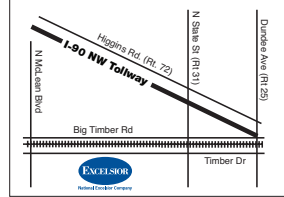

Elgin, IL
1313 Timber Dr.
Elgin, IL 60123
P (847) 844-3845
F (847) 844-3846
Monday - Friday
7:00 a.m. - 5:00 p.m.