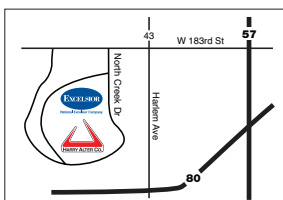

Tinley Park
18500 North Creek Dr.
Tinley Park, IL 60477
P (815) 730-1479
F (815) 730-1485
Monday - Friday
7:00 a.m. - 6:00 p.m.
Sat 8:00 a.m. - Noon