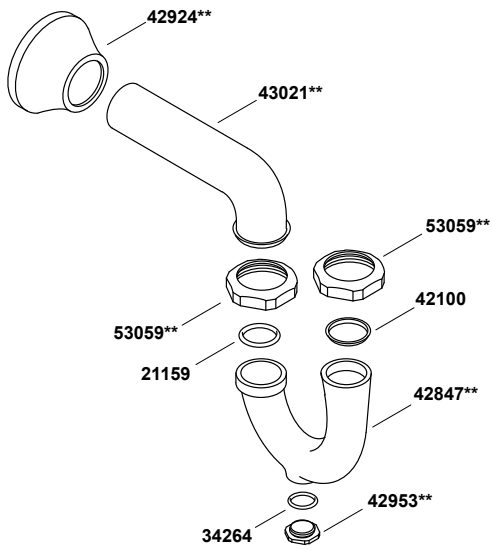

# Hudson™

19" x 17" wall-mount bathroom sink with 4" centerset faucet holes  
K-2861-0

1-1/4" (3.2 cm) X 1-1/4" (3.2 cm)

1-1/4" (3.2 cm) X 1-1/2" (3.8 cm)