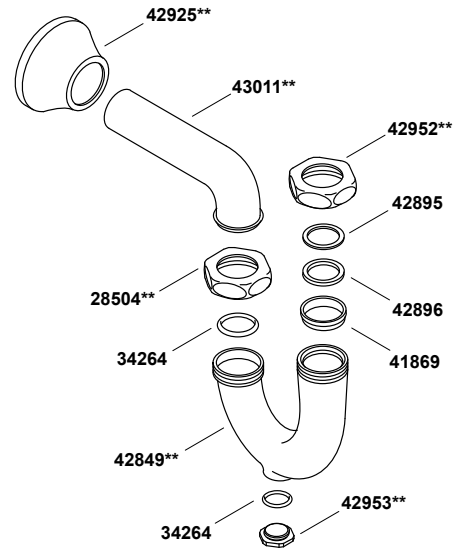

# Hudson™

19" x 17" wall-mount bathroom sink with 4" centerset faucet holes  
K-2861-0

1-1/4" (3.2 cm) X 1-1/4" (3.2 cm)

1-1/4" (3.2 cm) X 1-1/2" (3.8 cm)