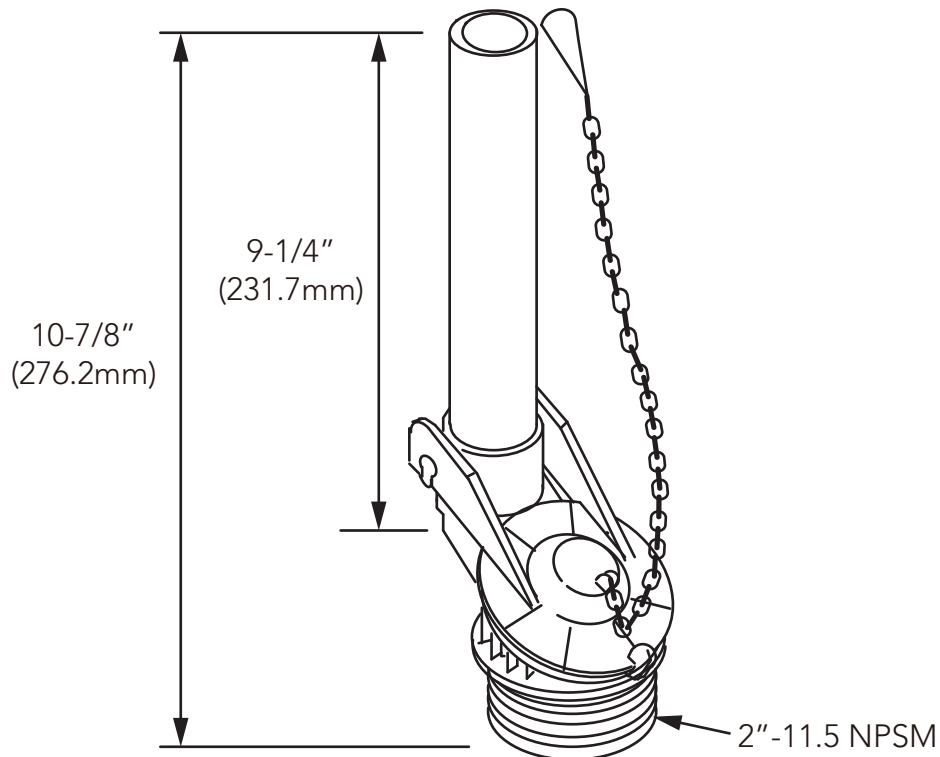

PF210420

Douglas Style Plastic Flush Valve

Product Features

- Plastic construction
- 2 in Flush valve
- Universal fit for 2 piece toilets
- Douglas® style
- With 2" flapper and stainless steel chain
- Meets: ASME A112.19.5-2017 standard

PF210420

Product Specifications

Warranty and Codes

This product comes complete with installation, operating, care and maintenance instructions. This PROFLO product carries a 1-year limited warranty.