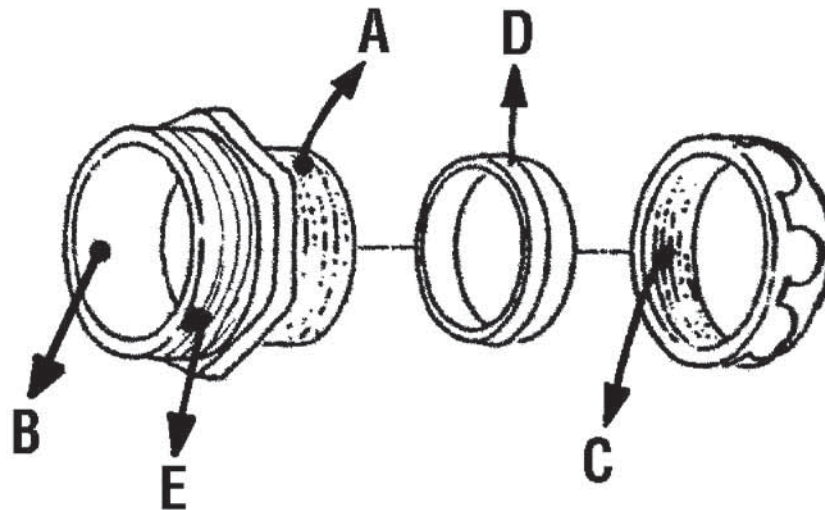

## Model Numbers

PF2000	1-1/4" x 1-1/4"
PF2010	1-1/4" x 1-1/2"
PF2020	1-1/2" x 1-1/2"

PF2020

## Product Specifications

Unit INCH  
Scale 1:1

	A	B	C	D	E
<b>PF2000</b>	1-1/4 - 11-1/2 NPS	ø1.38"	1-1/4 - 11-1/2 NPT	OD: 1.37" ID 1.25	1-1/4 - 11-1/2 NPT
<b>PF2010</b>	1-1/4 - 11-1/2 NPS	ø1.63"	1-1/4 - 11-1/2 NPT	OD: 1.35" ID 1.25	1-1/2 - 11-1/2 NPT
<b>PF2020</b>	1-1/2 - 11-1/2 NPS	ø1.69"	1-1/2 - 11-1/2 NPT	OD: 1.59" ID 1.51	1-1/2 - 11-1/2 NPT