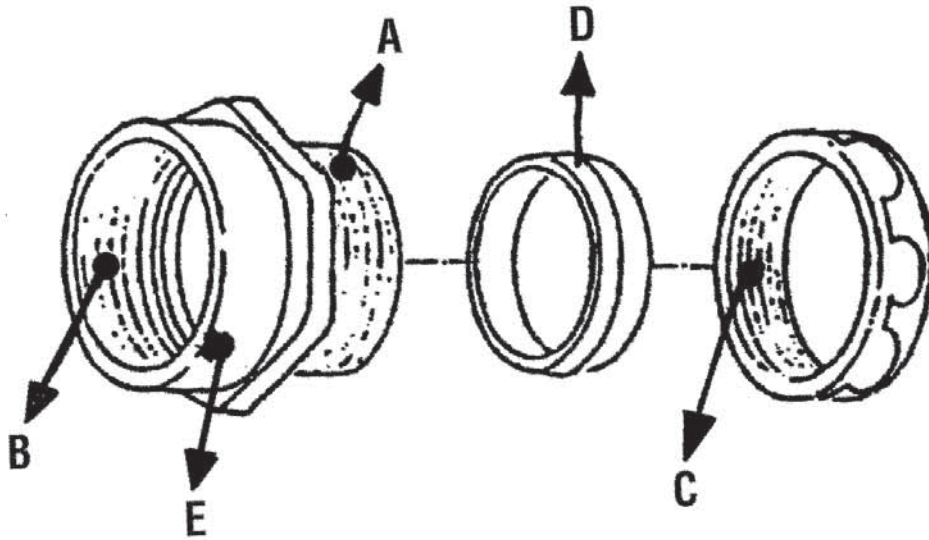

Trap Adapters

PF2030, PF2040, PF2050

Product Features

- Slip x Female
- Brass body
- Brass slip ring
- Brass nut

Model Numbers

PF2030	1-1/4" x 1-1/4"
PF2040	1-1/4" x 1-1/2"
PF2050	1-1/2" x 1-1/2"

PF2050

Product Specifici

Unit INCH
Scale 1:1

	A	B	C	D	E
PF2030	1-1/4 - 11-1/2 NPS	1-1/4 - 11-1/2 NPT	1-1/4 - 11-1/2 NPS	OD: 1.35" ID 1.25	ø1.78"
PF2040	1-1/4 - 11-1/2 NPS	1-1/2 - 11-1/2 NPT	1-1/4 - 11-1/2 NPS	OD: 1.35" ID 1.25	ø2.04"
PF2050	1-1/2 - 11-1/2 NPS	1-1/2 - 11-1/2 NPT	1-1/2 - 11-1/2 NPS	OD: 1.59" ID 1.51	ø2.04"