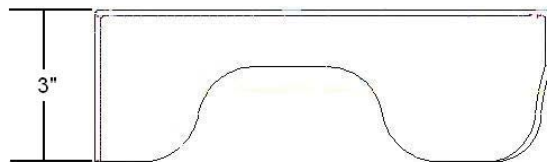

Warranty and Codes

This PROFLO product carries a 1-year limited warranty.

Distributed Exclusively by Ferguson and Wolseley Canada