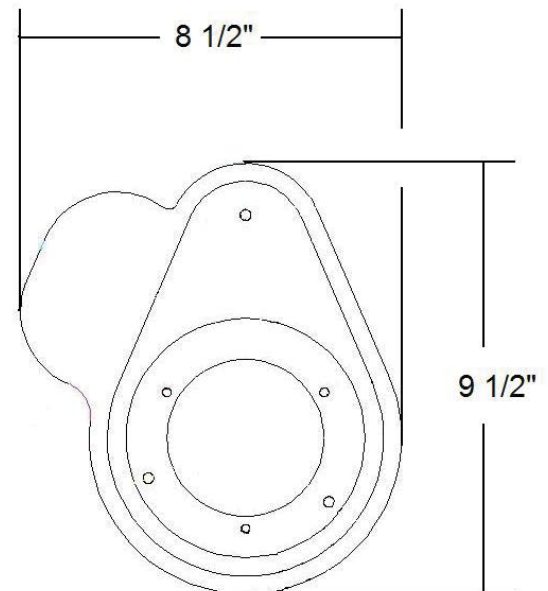

Warranty and Codes

This PROFLO product carries a 1-year limited warranty.

Distributed Exclusively by Ferguson and Wolseley Canada