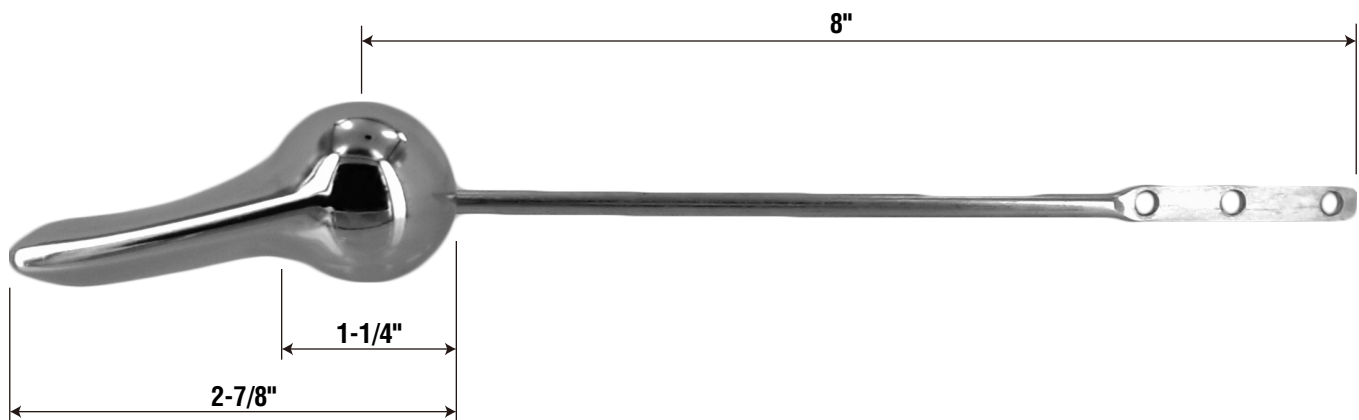

PFTLCP/PFETL

Replacement Tank Lever

Product Features

- Brass arm and Zinc handle
- Chrome handle finish
- 8" maximum flush arm length
- Universal design fits front-mount applications
- Includes lever and handle

Specifications

Maximum Flush Arm Length	8"
Plumbing Part Type	Toilet Lever
Color/Finish	Chrome
Mounting Style	Front
PFTLCP Nut	Zinc
PFETL Nut	Plastic

PFTLCP

Warranty and Codes

This PROFLO product carries a 1-year limited warranty.