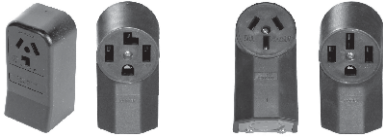

DRYER & RANGE OUTLETS

Surface Mount

- 61-125 Dryer, 3 Wire
- 61-1225 Dryer, 4-Wire
- 61-112 Range, 3 Wire
- 61-1212 Range, 4-Wire