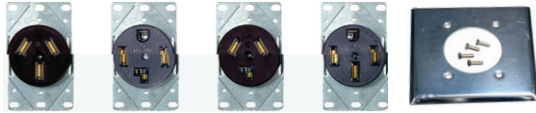

Surface Mount

- 61-38 Dryer, 3 Wire
- 61-278B Dryer, 4-Wire
- 61-32 Range, 3 Wire
- 61-279B Range, 4-Wire
- 61-68 Chrome Cover Plate