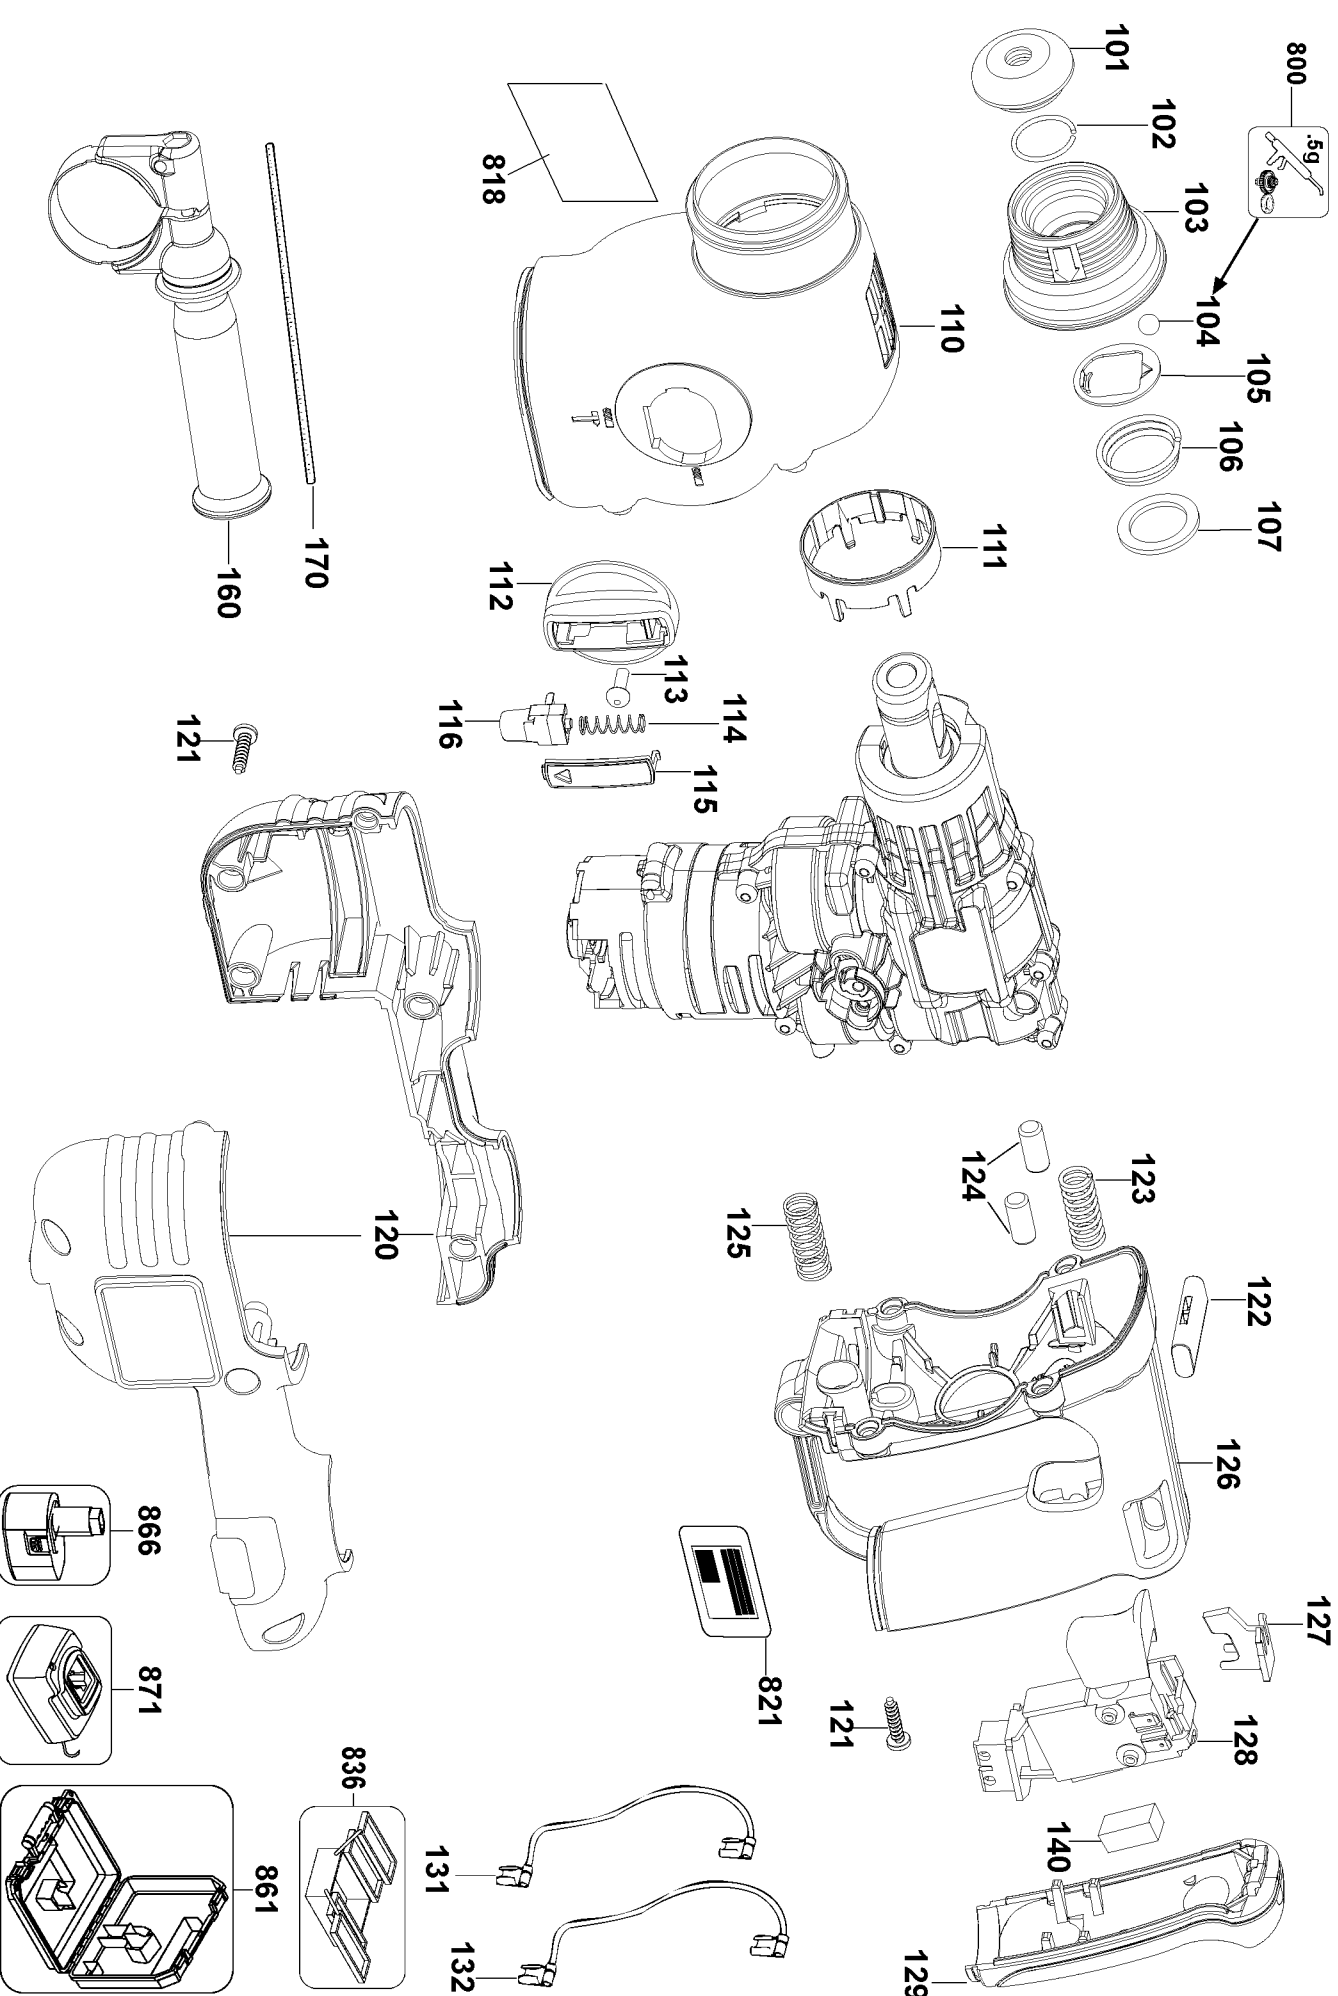

Parts List for DC212KA Type 1

Item Number	Part Number	Description	Qty Required
101	323489-00	CAP	1
102	579212-00	RING	1
103	577928-00	TUBE	1
104	583890-00	BALL	1
105	578387-00	WASHER	1
106	871690	SPRING	1
107	590306-00	FELT SEAL	1
110	574937-01	GEAR CASE COVER	1
111	490785-00	SLEEVE	1
112	575023-00	SELECTOR	1
113	324006-16	SCREW	1
114	478843-00	SPRING	1
115	575026-00	CAP	1
116	575024-00	RELEASE BUTTON	1
120	N191969	HOUSING REPAIR KIT	1
120	N191970	BATTERY COVER	1
121	330065-08	SCREW	21
122	578218-00	SLIDER	1
123	575030-00	SPRING	1
124	575032-00	PIN	2
125	479313-00	SPRING	1
126	N191969	HOUSING REPAIR KIT	1
126	1007577-00	HANDLE & COVER	1
127	1005987-00	LEVER ASSEMBLY	1
128	368832-09	SWITCH ASSY.	1
129	N191969	HOUSING REPAIR KIT	1
129	1006234-00	HANDLE COVER	1

COPYRIGHT© 2005. All Rights Reserved.

Parts list, pricing, and availability subject to change. Please visit www.dewaltservicenet.com for current parts information.