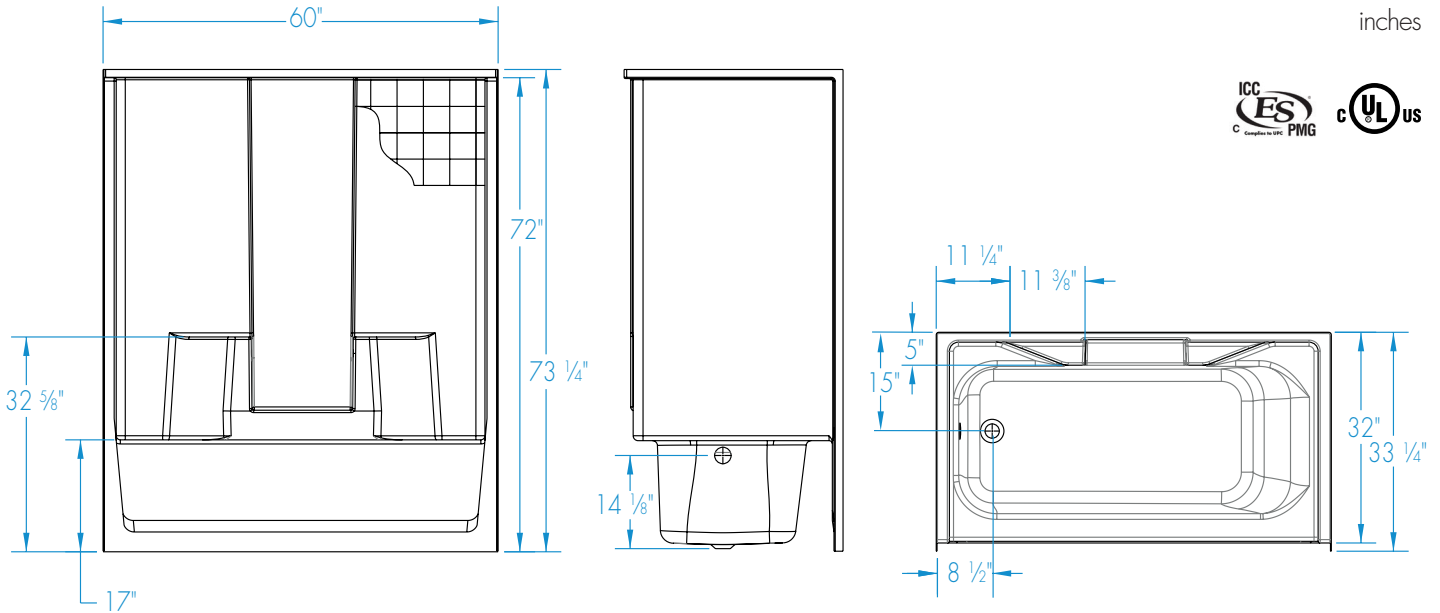

- 4 directional hydrotherapy jets
- Advanced safety suction system
- Pneumatic on/off control

OPTIONS

- Removable access panel (whirlpool models)
- Grab bar reinforcement
- Factory installed assisted care grab bars
- Dome (East zone only)
- Designer drain, waste & overflow
- Shower Door Series L0516

2603CTWWP

60 x 32 x 72
inches

FEATURES lbs Dimensional Tolerance $\pm 3/8"$. Dimensions needed for site preparation should be measured from the unit. Aquatic assumes no responsibility for preparatory work.

DIMENSIONS

Specifications	inches
Width: Overall / Net	60
Depth: Overall / Net	33 1/4 / 32
Height: Overall / Net	73 1/4 / 72
Enclosure Opening	56
Skirt Height	17
Drain Rough-In (from Back Wall)	15
Drain Rough-In (from Side Wall)	2 1/2
Drain: Diameter / Clearance	2 / 3/4