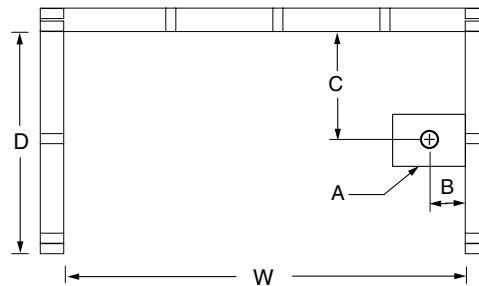

FRAMING DIMENSIONS inches

Type	D Depth	W Width	H Height	A	B	C
Alcove	33 1/4	60 1/8	-	Box Out	2 1/2	15

SUMP DATA

Top of Drain to Bottom of Overflow	Capacity to Overflow gal	Min. Operating Capacity gal	WIDTH @ centerline		DEPTH @ centerline	
			Top	Bottom	Top	Bottom
12 1/4	50	45	53	43 1/2	22 1/2	20 1/2