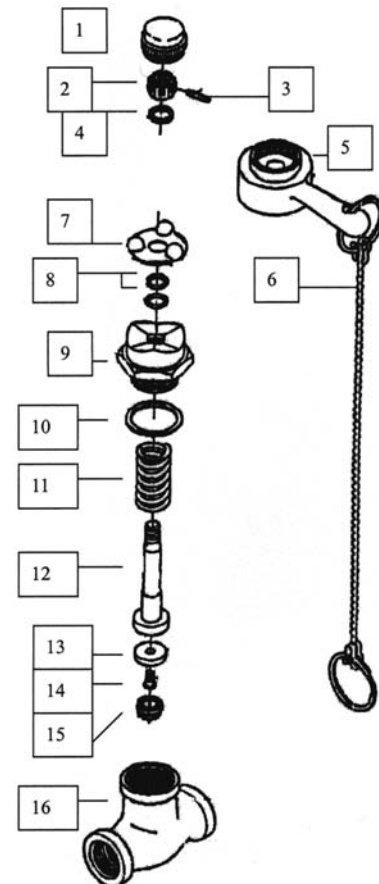

PF20015

Outdoor Shower Valve 1/2 Valve with Pull Chain

Product Features

- Self closing
- Solid brass construction
- Chrome plated finish
- Pull chain included

PF20015

| | | | |
|----|--------------|-------------|--------------|
| 1 | Cap | Brass | C.P |
| 2 | Hex nut | Brass | R.B |
| 3 | Pin | Brass | R.B |
| 4 | Washer | Brass | R.B |
| 5 | Lever handle | Brass | C.P |
| 6 | Chain | Steel | C.P |
| 7 | Ball base | S/S & Brass | Polish & R.B |
| 8 | O-ring | Rubber | Black |
| 9 | Adapter | Brass | C.P |
| 10 | Washer | Plastic | White |
| 11 | Spring | Steel | Z.P |
| 12 | Stem | Brass | R.B |
| 13 | Washer | Rubber | Black |
| 14 | Screw | Brass | R.B |
| 15 | Seat | Brass | R.B |
| 16 | Tee body | Brass | R.B |

Product Specifications

Warranty and Codes

This PROFLO product carries a 1- year limited warranty.