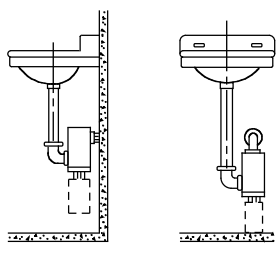

## SUSPENDED TYPE HAIR AND LINT INTERCEPTORS

**FUNCTION:** Installed on the lavatory or sink in dormitories, motels and beauty salons. Intercepts hair and sediment which is commonly encountered in these areas. Serves also as a safeguard against losing rings and other valuable jewelry due to accidental dropping into lavatory drain. Unit is easily cleaned by removing cleanout plug on bottom of body and dropping perforated basket.

A (Pipe Size) = 0125 (32) or 0150 (38)

**NOTE:** Allow 7" (180) below interceptor for removal of basket.  
**NOTE:** Chrome plated cast iron interceptor recommended for beauty shops.  
**NOTE:** It is the responsibility of the installer to check all parts (internal and external) to verify they are in their proper operating order and location.

**NOTE:** Dimensions shown in parentheses are in millimeters.

**TYPICAL INSTALLATIONS**  
 Fig. 8750T      Fig. 8760T

DRAWING NUMBER **S8750**  
 SIZE **A**  
 SCALE: **NONE**  
 DATE: **12-11-84**  
 APPROVED BY: **KG**  
 CHECKED BY: **VGD**  
 DRAWN BY: **PJ**  
**8750, 8760**  
 DIMENSIONS ARE SUBJECT TO MANUFACTURERS TOLERANCE AND CHANGE WITHOUT NOTICE