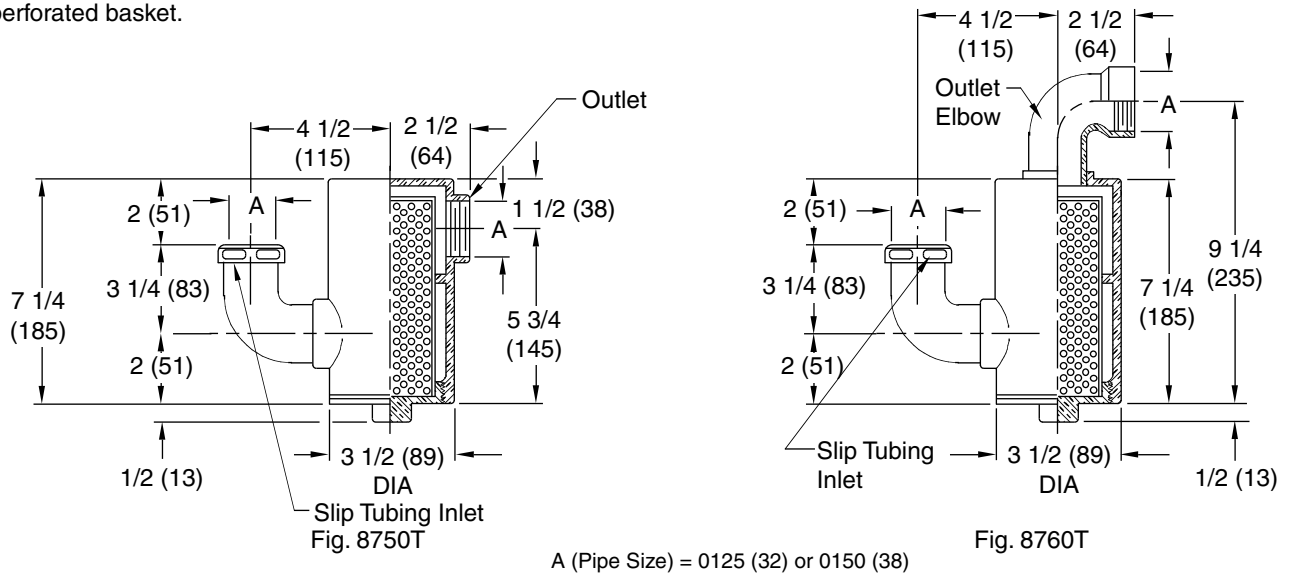

## SUSPENDED TYPE HAIR AND LINT INTERCEPTORS

**FUNCTION:** Installed on the lavatory or sink in dormitories, motels and beauty salons. Intercepts hair and sediment which is commonly encountered in these areas. Serves also as a safeguard against losing rings and other valuable jewelry due to accidental dropping into lavatory drain. Unit is easily cleaned by removing cleanout plug on bottom of body and dropping perforated basket.

A (Pipe Size) = 0125 (32) or 0150 (38)

**NOTE:** Allow 7" (180) below interceptor for removal of basket.  
**NOTE:** Chrome plated cast iron interceptor recommended for beauty shops.  
**NOTE:** It is the responsibility of the installer to check all parts (internal and external) to verify they are in their proper operating order and location.

**NOTE:** Dimensions shown in parentheses are in millimeters.

**TYPICAL INSTALLATIONS**  
 Fig. 8750T      Fig. 8760T

DRAWING NUMBER **S8750**  
 SIZE **A**  
 SCALE: **NONE**  
 DATE: **12-11-84**  
 APPROVED BY: **KG**  
 CHECKED BY: **VGD**  
 DRAWN BY: **PJ**  
**8750, 8760**  
 DIMENSIONS ARE SUBJECT TO MANUFACTURERS TOLERANCE AND CHANGE WITHOUT NOTICE

REV.	DATE	DESCRIPTION	BY	CKD. BY	WEIGHT POUNDS	VOLUME CUBIC FEET	<b>FIGURE NUMBER</b> <b>8750, 8760</b>
B A	7-11-95 9-14-94	Added Millimeters Submittal Update	EMB CMB	BS			