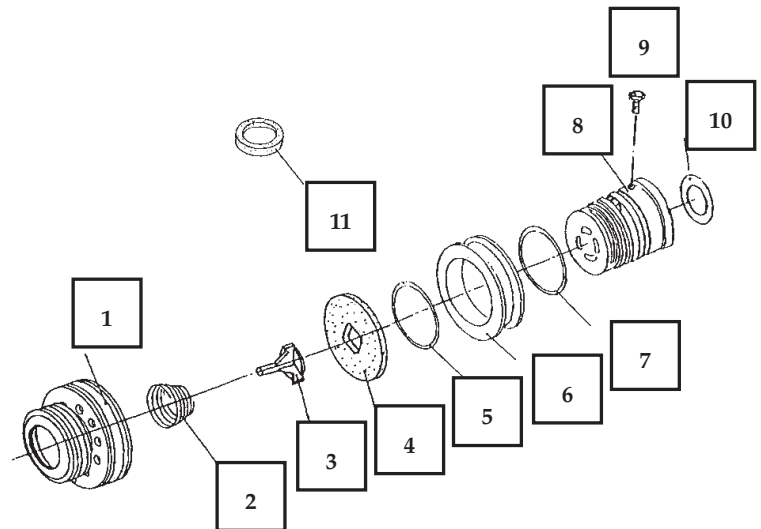

## Product Features

- Prevents backflow of water from a garden hose into the public water system
- To be installed in accordance with the latest edition of the Uniform Plumbing Code
- Manual draining feature for freezing conditions
- Maximum Working Pressure - 125 psi
- Maximum Temperature - 180°F

## Product Specifications

NO	PART	PFVBMD
1	Body	Brass
2	Spring	Stainless Steel
3	Lever	Celcon
4	Washer	Rubber
5	Washer	NBR Rubber
6	Gasket	Celcon
7	Gasket	Celcon
8	Body	Brass
9	Screw	CP Steel
10	Washer	NBR Rubber
11	Washer	Rubber