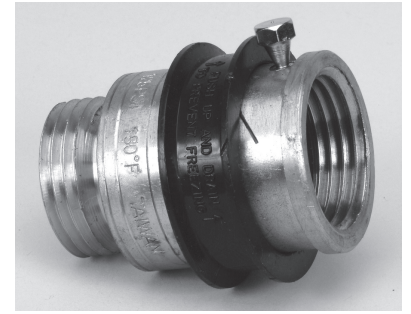

# Brass Vacuum Breaker with Manual Drain

## Product Features

- Prevents backflow of water from a garden hose into the public water system
- To be installed in accordance with the latest edition of the Uniform Plumbing Code
- Manual draining feature for freezing conditions
- Maximum Working Pressure - 125 psi
- Maximum Temperature - 180°F

## Product Specifications

NO	PART	PFVBMD
1	Body	Brass
2	Spring	Stainless Steel
3	Lever	Celcon
4	Washer	Rubber
5	Washer	NBR Rubber
6	Gasket	Celcon
7	Gasket	Celcon
8	Body	Brass
9	Screw	CP Steel
10	Washer	NBR Rubber
11	Washer	Rubber