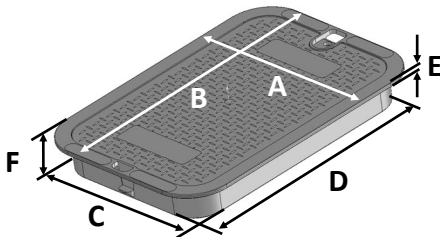

117BC SAND

Series: Standard Series
 Box Material: Polypropylene
 Box Color: Sand
 Cover Material: HDPE
 Lid Color: Sand
 Lid Marking: Irrigation Control Valve
 Box Weight: 8.05 lbs
 Lid Weight: 4.45 lbs
 Total Weight: 12.50 lbs

Box includes 3/8-16 brass nut

All 13" x 20" Extension boxes fit

PEDESTRIAN LOAD ONLY

Made in USA

Made from 100% recycled materials

Lid Dimensions	
A. Top width	14 7/8"
B. Top length	21 1/2"
C. Bottom width	13 1/16"
D. Bottom length	19 5/8"
E. Rim thickness	1/4"
F. Overall height	2 3/8"

Box Dimensions	
A. Top inside width	13 3/8"
B. Top inside length	19 15/16"
C. Top outside width	14 7/8"
D. Top outside length	21 3/8"
E. Bottom inside width	16 7/8"
F. Bottom inside length	24"
G. Bottom outside width	19"
H. Bottom outside length	25 3/4"
I. Height	12"