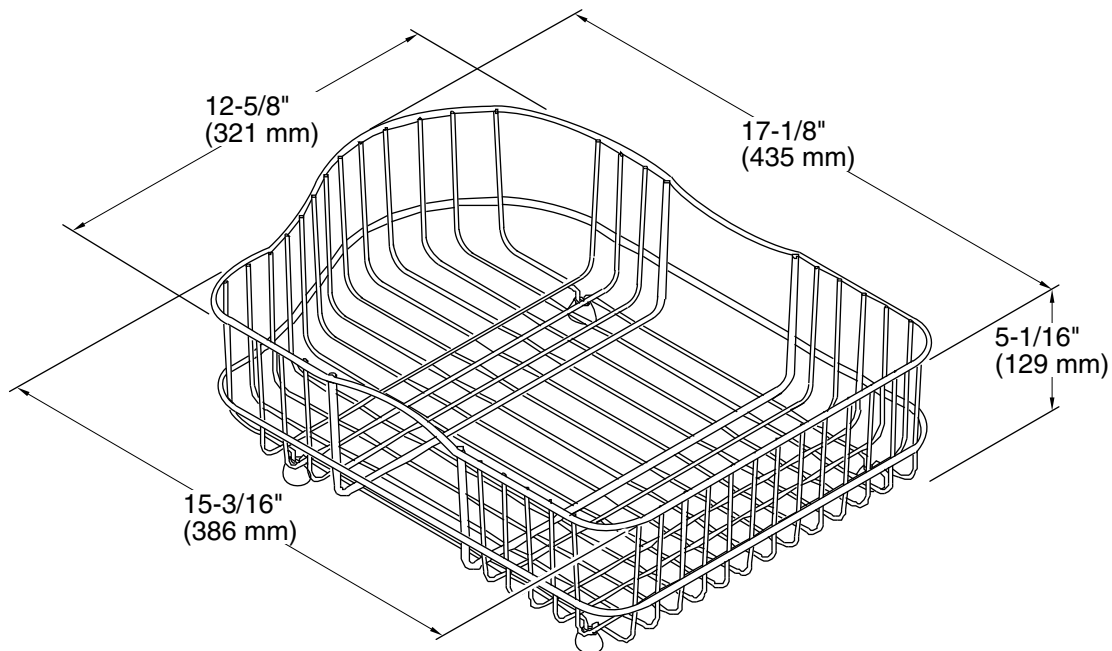

Features

- Fits in the right bowl of the K-5818 Hartland kitchen sink.
- Helps protect sink surface from daily wear.
- Dishwasher-safe.
- Rubber feet provide added protection.

Material

- Durable stainless steel construction.

Color	Code	Description
	ST	Stainless Steel
	0	White

Technical Information

All product dimensions are nominal.

Material: Stainless Steel