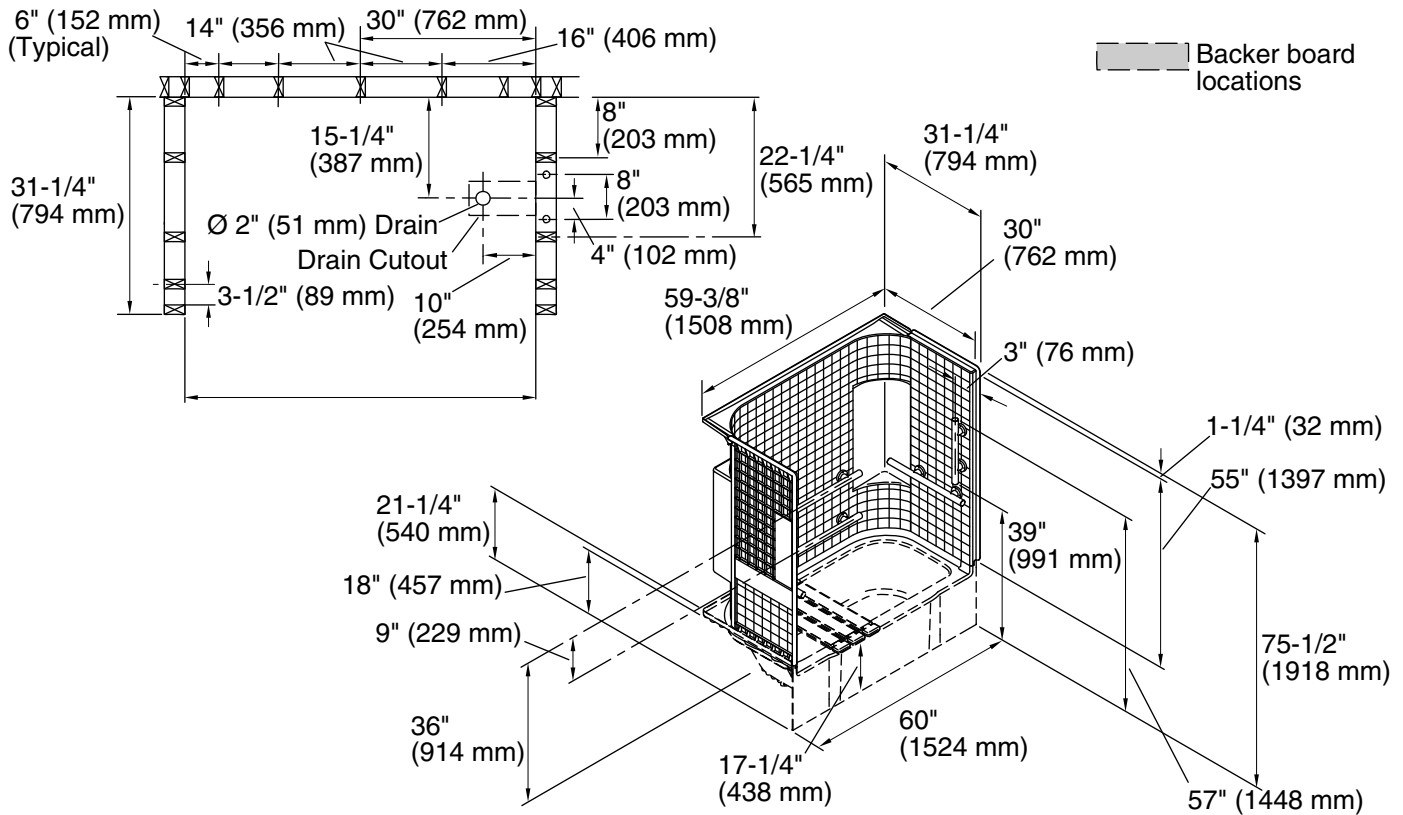

Technical Information

All product dimensions are nominal.

Installation: Three-wall alcove
Maximum door height: 56-3/4" (1441 mm)
Maximum door width: 56-1/2" (1435 mm)

Notes

Install this product according to the installation instructions.

Bath cannot be installed without the wall surround.