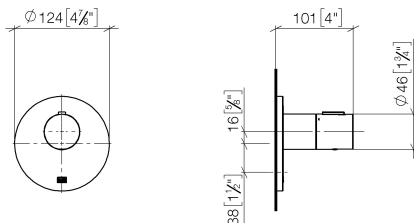

## Bath - Meta

xTOOL Concealed thermostat without volume control 3/4" - polished chrome

Article number: 36 503 979-00

Date of manufacture from 1/1/2022

- cover plate  $\varnothing$  124 mm
- temperature control handle with safety limit stop at 38°C
- thermostat cartridge
- Fittings group as per DIN 4109: 2

## Dimensional drawing

mm [inches]

All details in mm / inch = mm x 0.0394

Bath - Meta

xTOOL Concealed thermostat without volume control 3/4" - polished chrome

Article number: 36 503 979-00

Date of manufacture from 1/1/2022