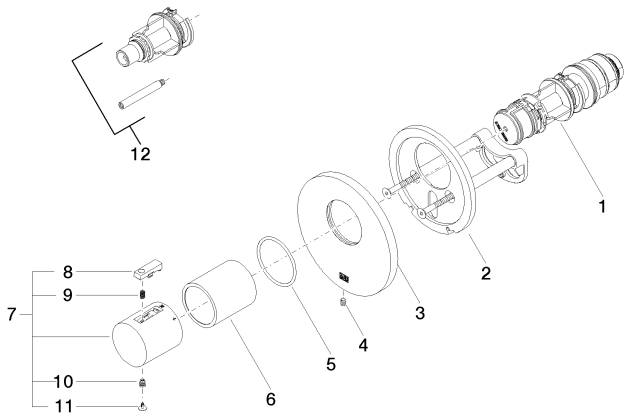

## Dimensional drawing

mm [inches]

All details in mm / inch = mm x 0.0394

Bath - Meta

xTOOL Concealed thermostat without volume control 3/4" - polished chrome

Article number: 36 503 979-00

Date of manufacture from 1/1/2022

Article number: 36 503 979-00

Date of manufacture from 1/1/2022

35 503 970 90

xTOOL Concealed thermostat module without volume control -

12 360 970 90

xGRID Installation track 555 mm -

### Spare parts list

No.	Item Number	Name	Quantity used
1	90 15 02 065 00 90	cartridge	1
2	90 11 01 196 00 90	base	1
3	09 11 02 537-00	cover	1
4	09 31 11 048 90	pin	1
5	09 14 10 049 90	seal	1
6	09 21 02 112-00	sleeve	1
7	90 17 33 004 00-00	handle	1
8	90 21 33 010 00-13	handle	1
9	90 16 02 027 00 90	spring	1
10	09 30 30 136 90	screw	1
11	09 31 20 049-00	plug	1
12	12 178 970 90	Extension 46 mm -	1