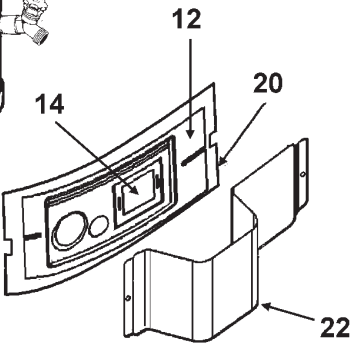

| Item | Description                                    | GS6 40 YRVIT<br>100 | GS6 40 HRVIT<br>101 | GS6 50 YRVIT<br>100 | GS6 50 HRVIT<br>101 |
|------|--|---------------------|---------------------|---------------------|---------------------|
| 1    | Air Intake Screen                              | 9003406             | 9003406             | 9003406             | 9003406             |
| 2    | Anode, Aluminum - 6 Year                       | 9003892             | 9003892             | 9000029             | 9000029             |
| 3    | Blower Assembly                                | 9005961             | 9005961             | 9005961             | 9005961             |
| 4    | Blower Assembly Gasket                         |                     |                     |                     |                     |
| 5    | Exhaust Adaptor Kit                            | 9006020             | 9006020             | 9006020             | 9006020             |
| 6    | Hose Clamp - 4 inch***                         |                     |                     |                     |                     |
| 7    | Limit Switch**                                 |                     |                     |                     |                     |
| 8    | Pressure Switch Kit                            | 9006018             | 9006018             | 9006018             | 9006018             |
| 9    | Burner Assembly - Natural Gas                  | 9006023             | N/A                 | 9005942             | N/A                 |
| 9    | Burner Assembly - Propane Gas                  | N/A                 | 9006025             | N/A                 | 9005947             |
| 10   | Burner Head with Door Gasket                   |                     |                     |                     |                     |
| 11   | Burner Tube Assembly with Door Gasket          |                     |                     |                     |                     |
| 12   | Inner Door with Door Gasket                    |                     |                     |                     |                     |
| 13   | Orifice, Main Burner with Door Gasket          |                     |                     |                     |                     |
| 14   | Viewport Assembly                              |                     |                     |                     |                     |
| 15   | Combination Gas Valve - Natural                | 9004267             | N/A                 | 9004267             | N/A                 |
| 15   | Combination Gas Valve - Propane                | N/A                 | 9004464             | N/A                 | 9004464             |
| 16   | Diffuser Inlet Tube with Spacer                | 9006043             | 9006043             | 9002545             | 9002545             |
| 17   | Flue Baffle and Restrictor Assembly Kit        | 9006028             | 9006028             | 9006028             | 9006028             |
| 18   | FV Sensor and Bracket Kit                      | 9006029             | 9006029             | 9006029             | 9006029             |
| 19   | Igniter Assembly, Hot Surface With Door Gasket | 9005958             | 9005958             | 9005958             | 9005958             |
| 20   | Inner Door Gasket                              | 9003398             | 9003398             | 9003398             | 9003398             |
| 21   | Nipples - 5 inch                               | 9003977             | 9003977             | 9003977             | 9003977             |
| 22   | Outer Door                                     | 9003545             | 9003545             | 9003545             | 9003545             |
| 23   | Thermostat Shield (optional)                   | 9005693             | 9005693             | 9005693             | 9005693             |
| 24   | Turbo Inlet Tube with Spacer                   | 9004131             | 9004131             | 9003473             | 9003473             |
| 25   | Valve, Drain - Brass                           | 9001870             | 9001870             | 9001870             | 9001870             |
| 26   | Valve, T&P Relief                              | 9000728             | 9000728             | 9000728             | 9000728             |
| 27   | Vent Terminal Screen Kit                       | 9006027             | 9006027             | 9006027             | 9006027             |
| 28   | Instruction Sheet - 2, 3 & 4 inch Screens      |                     |                     |                     |                     |
| 29   | Vent Terminal Screen 2 inch                    |                     |                     |                     |                     |
| 30   | Vent Terminal Screen 3 inch                    |                     |                     |                     |                     |
| 31   | Vent Terminal Screen 4 inch                    |                     |                     |                     |                     |
| 32   | Wire Harness                                   | 9006022             | 9006022             | 9006022             | 9006022             |