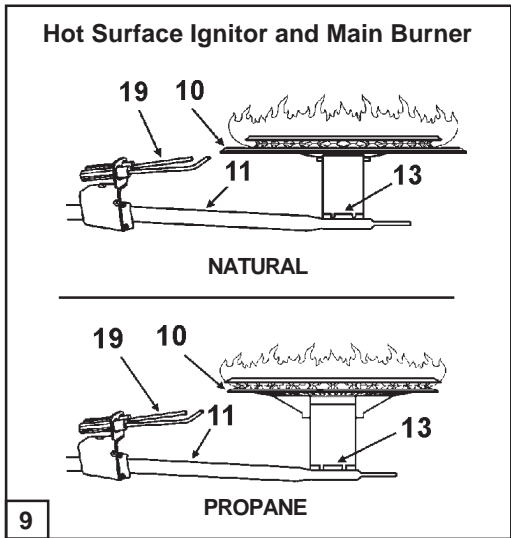

| Item | Description                                    | GS6 40 YRVIT<br>100 | GS6 40 HRVIT<br>101 | GS6 50 YRVIT<br>100 | GS6 50 HRVIT<br>101 |
|------|--|---------------------|---------------------|---------------------|---------------------|
| 1    | Air Intake Screen                              | 9003406             | 9003406             | 9003406             | 9003406             |
| 2    | Anode, Aluminum - 6 Year                       | 9003892             | 9003892             | 9000029             | 9000029             |
| 3    | Blower Assembly                                | 9005961             | 9005961             | 9005961             | 9005961             |
| 4    | Blower Assembly Gasket                         |                     |                     |                     |                     |
| 5    | Exhaust Adaptor Kit                            | 9006020             | 9006020             | 9006020             | 9006020             |
| 6    | Hose Clamp - 4 inch***                         |                     |                     |                     |                     |
| 7    | Limit Switch**                                 |                     |                     |                     |                     |
| 8    | Pressure Switch Kit                            | 9006018             | 9006018             | 9006018             | 9006018             |
| 9    | Burner Assembly - Natural Gas                  | 9006023             | N/A                 | 9005942             | N/A                 |
| 9    | Burner Assembly - Propane Gas                  | N/A                 | 9006025             | N/A                 | 9005947             |
| 10   | Burner Head with Door Gasket                   |                     |                     |                     |                     |
| 11   | Burner Tube Assembly with Door Gasket          |                     |                     |                     |                     |
| 12   | Inner Door with Door Gasket                    |                     |                     |                     |                     |
| 13   | Orifice, Main Burner with Door Gasket          |                     |                     |                     |                     |
| 14   | Viewport Assembly                              |                     |                     |                     |                     |
| 15   | Combination Gas Valve - Natural                | 9004267             | N/A                 | 9004267             | N/A                 |
| 15   | Combination Gas Valve - Propane                | N/A                 | 9004464             | N/A                 | 9004464             |
| 16   | Diffuser Inlet Tube with Spacer                | 9006043             | 9006043             | 9002545             | 9002545             |
| 17   | Flue Baffle and Restrictor Assembly Kit        | 9006028             | 9006028             | 9006028             | 9006028             |
| 18   | FV Sensor and Bracket Kit                      | 9006029             | 9006029             | 9006029             | 9006029             |
| 19   | Igniter Assembly, Hot Surface With Door Gasket | 9005958             | 9005958             | 9005958             | 9005958             |
| 20   | Inner Door Gasket                              | 9003398             | 9003398             | 9003398             | 9003398             |
| 21   | Nipples - 5 inch                               | 9003977             | 9003977             | 9003977             | 9003977             |
| 22   | Outer Door                                     | 9003545             | 9003545             | 9003545             | 9003545             |
| 23   | Thermostat Shield (optional)                   | 9005693             | 9005693             | 9005693             | 9005693             |
| 24   | Turbo Inlet Tube with Spacer                   | 9004131             | 9004131             | 9003473             | 9003473             |
| 25   | Valve, Drain - Brass                           | 9001870             | 9001870             | 9001870             | 9001870             |
| 26   | Valve, T&P Relief                              | 9000728             | 9000728             | 9000728             | 9000728             |
| 27   | Vent Terminal Screen Kit                       | 9006027             | 9006027             | 9006027             | 9006027             |
| 28   | Instruction Sheet - 2, 3 & 4 inch Screens      |                     |                     |                     |                     |
| 29   | Vent Terminal Screen 2 inch                    |                     |                     |                     |                     |
| 30   | Vent Terminal Screen 3 inch                    |                     |                     |                     |                     |
| 31   | Vent Terminal Screen 4 inch                    |                     |                     |                     |                     |
| 32   | Wire Harness                                   | 9006022             | 9006022             | 9006022             | 9006022             |