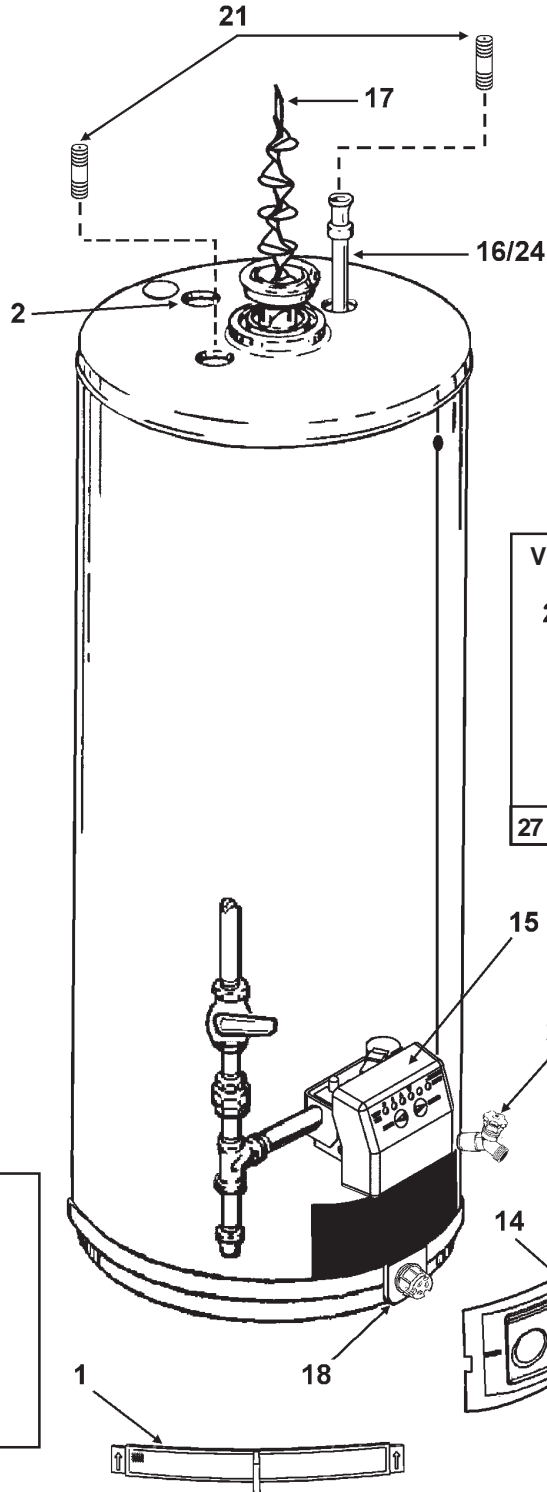

| Item | Description                                    | GS6 40 YRVIT<br>100 | GS6 40 HRVIT<br>101 | GS6 50 YRVIT<br>100 | GS6 50 HRVIT<br>101 |
|------|--|---------------------|---------------------|---------------------|---------------------|
| 1    | Air Intake Screen                              | 9003406             | 9003406             | 9003406             | 9003406             |
| 2    | Anode, Aluminum - 6 Year                       | 9003892             | 9003892             | 9000029             | 9000029             |
| 3    | Blower Assembly                                | 9005961             | 9005961             | 9005961             | 9005961             |
| 4    | Blower Assembly Gasket                         |                     |                     |                     |                     |
| 5    | Exhaust Adaptor Kit                            | 9006020             | 9006020             | 9006020             | 9006020             |
| 6    | Hose Clamp - 4 inch***                         |                     |                     |                     |                     |
| 7    | Limit Switch**                                 |                     |                     |                     |                     |
| 8    | Pressure Switch Kit                            | 9006018             | 9006018             | 9006018             | 9006018             |
| 9    | Burner Assembly - Natural Gas                  | 9006023             | N/A                 | 9005942             | N/A                 |
| 9    | Burner Assembly - Propane Gas                  | N/A                 | 9006025             | N/A                 | 9005947             |
| 10   | Burner Head with Door Gasket                   |                     |                     |                     |                     |
| 11   | Burner Tube Assembly with Door Gasket          |                     |                     |                     |                     |
| 12   | Inner Door with Door Gasket                    |                     |                     |                     |                     |
| 13   | Orifice, Main Burner with Door Gasket          |                     |                     |                     |                     |
| 14   | Viewport Assembly                              |                     |                     |                     |                     |
| 15   | Combination Gas Valve - Natural                | 9004267             | N/A                 | 9004267             | N/A                 |
| 15   | Combination Gas Valve - Propane                | N/A                 | 9004464             | N/A                 | 9004464             |
| 16   | Diffuser Inlet Tube with Spacer                | 9006043             | 9006043             | 9002545             | 9002545             |
| 17   | Flue Baffle and Restrictor Assembly Kit        | 9006028             | 9006028             | 9006028             | 9006028             |
| 18   | FV Sensor and Bracket Kit                      | 9006029             | 9006029             | 9006029             | 9006029             |
| 19   | Igniter Assembly, Hot Surface With Door Gasket | 9005958             | 9005958             | 9005958             | 9005958             |
| 20   | Inner Door Gasket                              | 9003398             | 9003398             | 9003398             | 9003398             |
| 21   | Nipples - 5 inch                               | 9003977             | 9003977             | 9003977             | 9003977             |
| 22   | Outer Door                                     | 9003545             | 9003545             | 9003545             | 9003545             |
| 23   | Thermostat Shield (optional)                   | 9005693             | 9005693             | 9005693             | 9005693             |
| 24   | Turbo Inlet Tube with Spacer                   | 9004131             | 9004131             | 9003473             | 9003473             |
| 25   | Valve, Drain - Brass                           | 9001870             | 9001870             | 9001870             | 9001870             |
| 26   | Valve, T&P Relief                              | 9000728             | 9000728             | 9000728             | 9000728             |
| 27   | Vent Terminal Screen Kit                       | 9006027             | 9006027             | 9006027             | 9006027             |
| 28   | Instruction Sheet - 2, 3 & 4 inch Screens      |                     |                     |                     |                     |
| 29   | Vent Terminal Screen 2 inch                    |                     |                     |                     |                     |
| 30   | Vent Terminal Screen 3 inch                    |                     |                     |                     |                     |
| 31   | Vent Terminal Screen 4 inch                    |                     |                     |                     |                     |
| 32   | Wire Harness                                   | 9006022             | 9006022             | 9006022             | 9006022             |