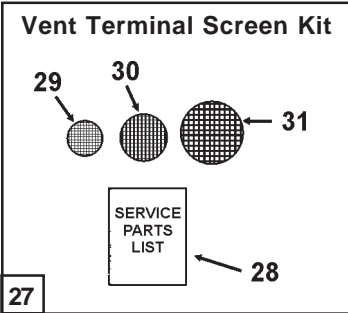

RESIDENTIAL GAS SERVICE PARTS LIST

MODELS:
GS6 40, 50 YRVIT, HRVIT
Series 100, 101

State Water Heater Parts Fulfillment
125 Southeast Parkway • Franklin, TN 37068
www.statewaterheaters.com • 1-800-821-2017