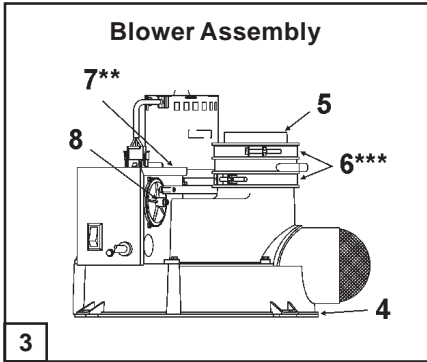

| Item | Description                                    | GS6 40 YRVIT<br>100 | GS6 40 HRVIT<br>101 | GS6 50 YRVIT<br>100 | GS6 50 HRVIT<br>101 |
|------|--|---------------------|---------------------|---------------------|---------------------|
| 1    | Air Intake Screen                              | 9003406             | 9003406             | 9003406             | 9003406             |
| 2    | Anode, Aluminum - 6 Year                       | 9003892             | 9003892             | 9000029             | 9000029             |
| 3    | Blower Assembly                                | 9005961             | 9005961             | 9005961             | 9005961             |
| 4    | Blower Assembly Gasket                         |                     |                     |                     |                     |
| 5    | Exhaust Adaptor Kit                            | 9006020             | 9006020             | 9006020             | 9006020             |
| 6    | Hose Clamp - 4 inch***                         |                     |                     |                     |                     |
| 7    | Limit Switch**                                 |                     |                     |                     |                     |
| 8    | Pressure Switch Kit                            | 9006018             | 9006018             | 9006018             | 9006018             |
| 9    | Burner Assembly - Natural Gas                  | 9006023             | N/A                 | 9005942             | N/A                 |
| 9    | Burner Assembly - Propane Gas                  | N/A                 | 9006025             | N/A                 | 9005947             |
| 10   | Burner Head with Door Gasket                   |                     |                     |                     |                     |
| 11   | Burner Tube Assembly with Door Gasket          |                     |                     |                     |                     |
| 12   | Inner Door with Door Gasket                    |                     |                     |                     |                     |
| 13   | Orifice, Main Burner with Door Gasket          |                     |                     |                     |                     |
| 14   | Viewport Assembly                              |                     |                     |                     |                     |
| 15   | Combination Gas Valve - Natural                | 9004267             | N/A                 | 9004267             | N/A                 |
| 15   | Combination Gas Valve - Propane                | N/A                 | 9004464             | N/A                 | 9004464             |
| 16   | Diffuser Inlet Tube with Spacer                | 9006043             | 9006043             | 9002545             | 9002545             |
| 17   | Flue Baffle and Restrictor Assembly Kit        | 9006028             | 9006028             | 9006028             | 9006028             |
| 18   | FV Sensor and Bracket Kit                      | 9006029             | 9006029             | 9006029             | 9006029             |
| 19   | Igniter Assembly, Hot Surface With Door Gasket | 9005958             | 9005958             | 9005958             | 9005958             |
| 20   | Inner Door Gasket                              | 9003398             | 9003398             | 9003398             | 9003398             |
| 21   | Nipples - 5 inch                               | 9003977             | 9003977             | 9003977             | 9003977             |
| 22   | Outer Door                                     | 9003545             | 9003545             | 9003545             | 9003545             |
| 23   | Thermostat Shield (optional)                   | 9005693             | 9005693             | 9005693             | 9005693             |
| 24   | Turbo Inlet Tube with Spacer                   | 9004131             | 9004131             | 9003473             | 9003473             |
| 25   | Valve, Drain - Brass                           | 9001870             | 9001870             | 9001870             | 9001870             |
| 26   | Valve, T&P Relief                              | 9000728             | 9000728             | 9000728             | 9000728             |
| 27   | Vent Terminal Screen Kit                       | 9006027             | 9006027             | 9006027             | 9006027             |
| 28   | Instruction Sheet - 2, 3 & 4 inch Screens      |                     |                     |                     |                     |
| 29   | Vent Terminal Screen 2 inch                    |                     |                     |                     |                     |
| 30   | Vent Terminal Screen 3 inch                    |                     |                     |                     |                     |
| 31   | Vent Terminal Screen 4 inch                    |                     |                     |                     |                     |
| 32   | Wire Harness                                   | 9006022             | 9006022             | 9006022             | 9006022             |