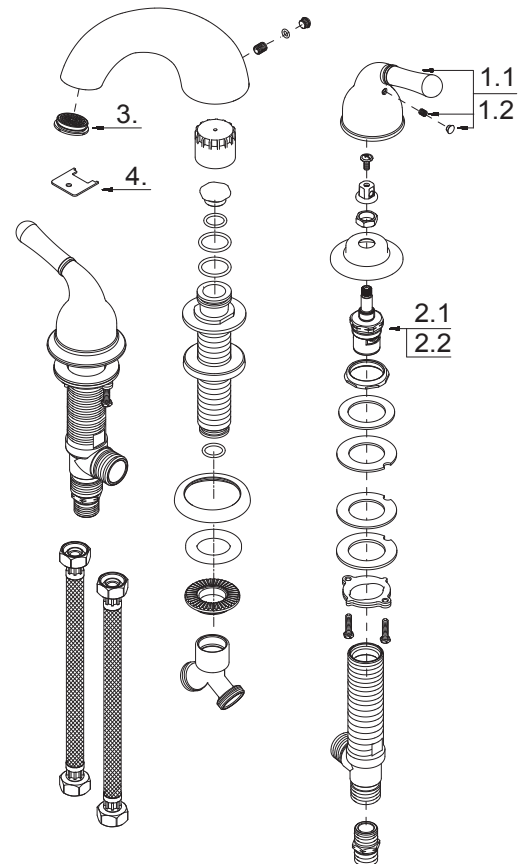

PF5270

Two Handle Roman Tub Faucet

Model Numbers

- PF5270CP   Chrome
- PF5270BN   Brushed nickel
- PF5270NORB   Oil rubbed bronze

No.	Item	Part Number	Material Type
1.1	Metal Handle Assembly-Cold	OBPF7A662589C*	Metal
1.2	Metal Handle Assembly-Hot	OBPF7A662589H*	Metal
2.1	Ceramic Disc Cartridge-Cold	OBPF2A507972	Metal, Ceramic
2.2	Ceramic Disc Cartridge-Hot	OBPF2507971	Metal, Ceramic
3	Aerator	OBPF5A603646	Plastic
4	Flow Straightener Wrench	OBPF1A031214NI	Metal

*specify finish

PF5270CP

Warranty and Codes

This product comes complete with installation, operating, care and maintenance instructions. This PROFLO faucet carries a limited lifetime warranty when installed in residential applications. The warranty is five years in commercial applications.