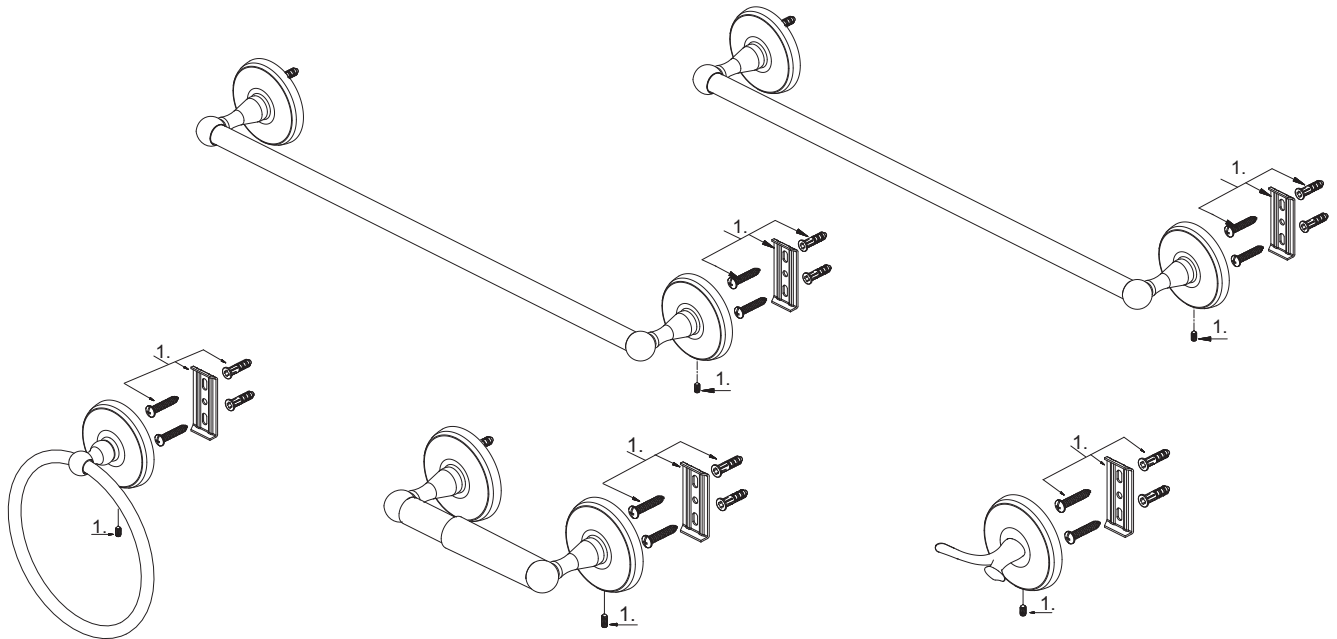

**PF6700 PF6770 PF6731 PF6741
PF6751
Bath Accessories**

18" Towel Bar

- PF6700CP Chrome
- PF6700ZBN PVD Brushed nickel

Paper Holder

- PF6731CP Chrome
- PF6731ZBN PVD Brushed nickel

24" Towel Bar

- PF6770CP Chrome
- PF6770ZBN PVD Brushed nickel

Towel Ring

- PF6751CP Chrome
- PF6751ZBN PVD Brushed nickel

Robe Hook

- PF6741CP Chrome
- PF6741ZBN PVD Brushed nickel

PF6700CP PF6770CP
PF6731CP PF6741CP PF6751CP

No.	Item	Part Number	Material Type
1	Holding Hardware	OBPF1A290131	Metal, Plastic