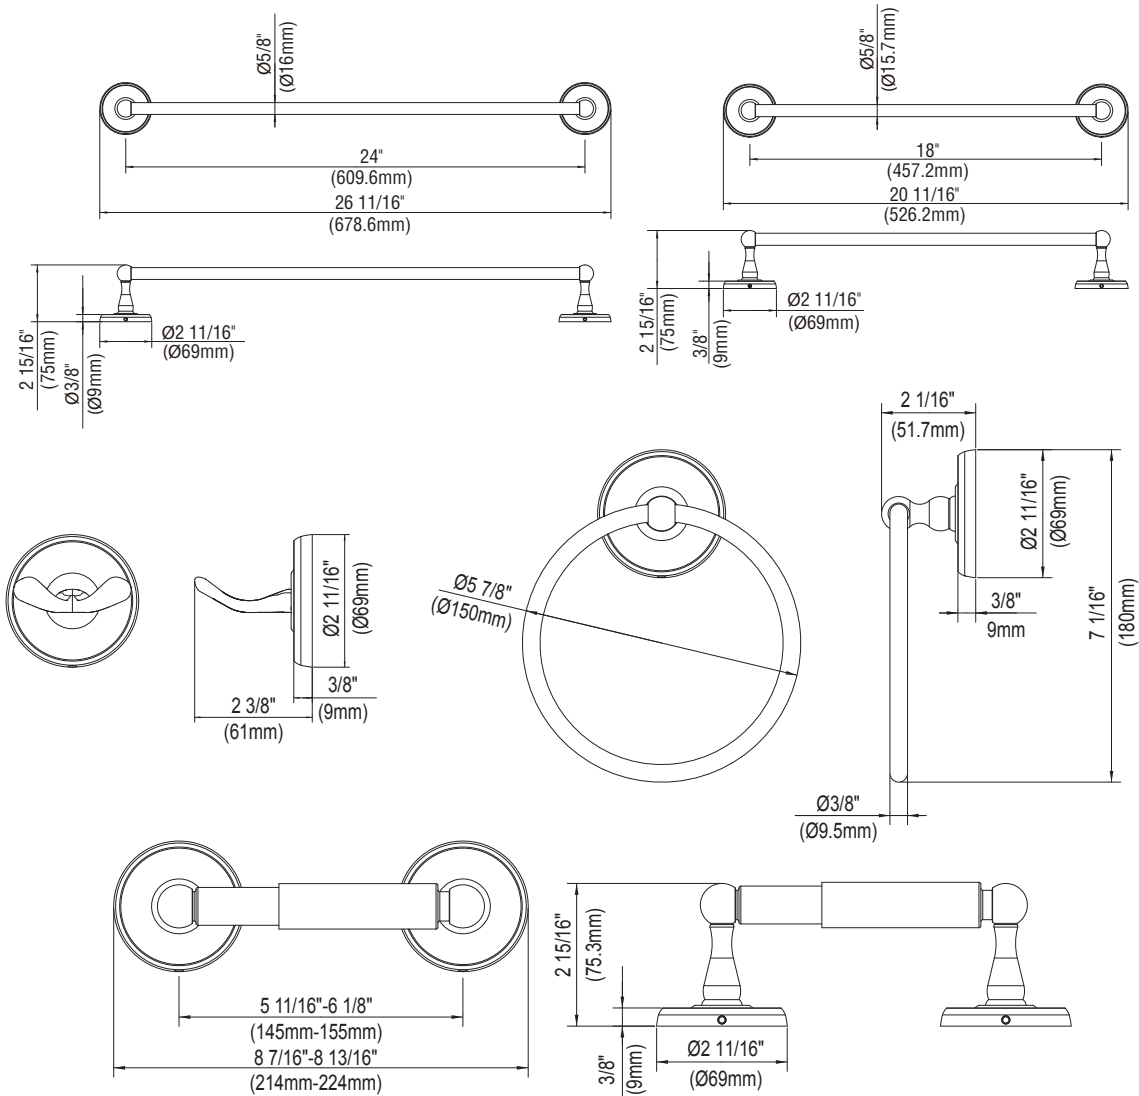

18" Towel Bar

PF6700CP Chrome
PF6700ZBN PVD Brushed nickel

24" Towel Bar

PF6770CP Chrome
PF6770ZBN PVD Brushed nickel

Paper Holder

PF6731CP Chrome
PF6731ZBN PVD Brushed nickel

Robe Hook

PF6741CP Chrome
PF6741ZBN PVD Brushed nickel

Towel Ring

PF6751CP Chrome
PF6751ZBN PVD Brushed nickel

Warranty and Codes

This product comes complete with installation, operating, care and maintenance instructions. This PROFLO faucet carries a limited lifetime warranty when installed in residential applications. The warranty is five years in commercial applications.

Specifications

PF6700 PF6770 PF6731 PF6741 PF6751 Bath Accessories

Product Specifications

* All measurements are nominal. Please verify before actual installation.