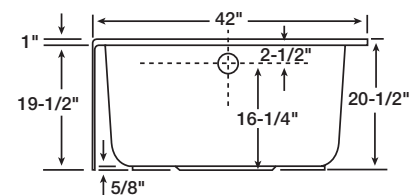

Product Specifications

Warranty and Codes

This product features a 5-year limited warranty and meets or exceeds the following standards: Whirlpools - IAPMO PS32-84, UL 1975, ANSI Z124.1-95, ASME A112.19.8M-87R(96) and ASME A112.19.7M-95. Baths - ANSI 124.1-95. In an effort to continually improve our products, design changes may periodically be made. Ferguson reserves the right to provide newly designed material to fill any order unless otherwise agreed to in writing.

NOTE: All dimensions and specifications are nominal and may vary $\pm 1/4"$. Use actual products for accuracy in critical situations.