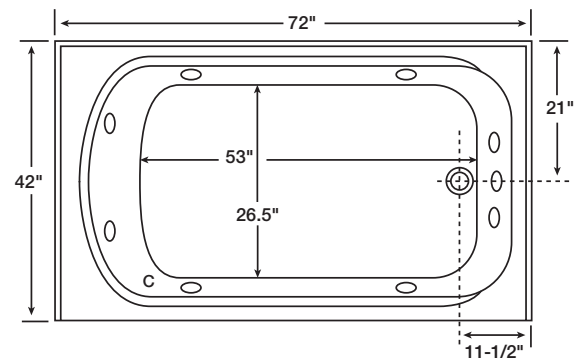

Product Specifications

Warranty and Codes

This product features a 5-year limited warranty and meets or exceeds the following standards: Whirlpools - IAPMO PS32-84, UL 1975, ANSI Z124.1-95, ASME A112.19.8M-87R(96) and ASME A112.19.7M-95. Baths - ANSI 124.1-95. In an effort to continually improve our products, design changes may periodically be made. Ferguson reserves the right to provide newly designed material to fill any order unless otherwise agreed to in writing.

NOTE: All dimensions and specifications are nominal and may vary $\pm 1/4"$. Use actual products for accuracy in critical situations.