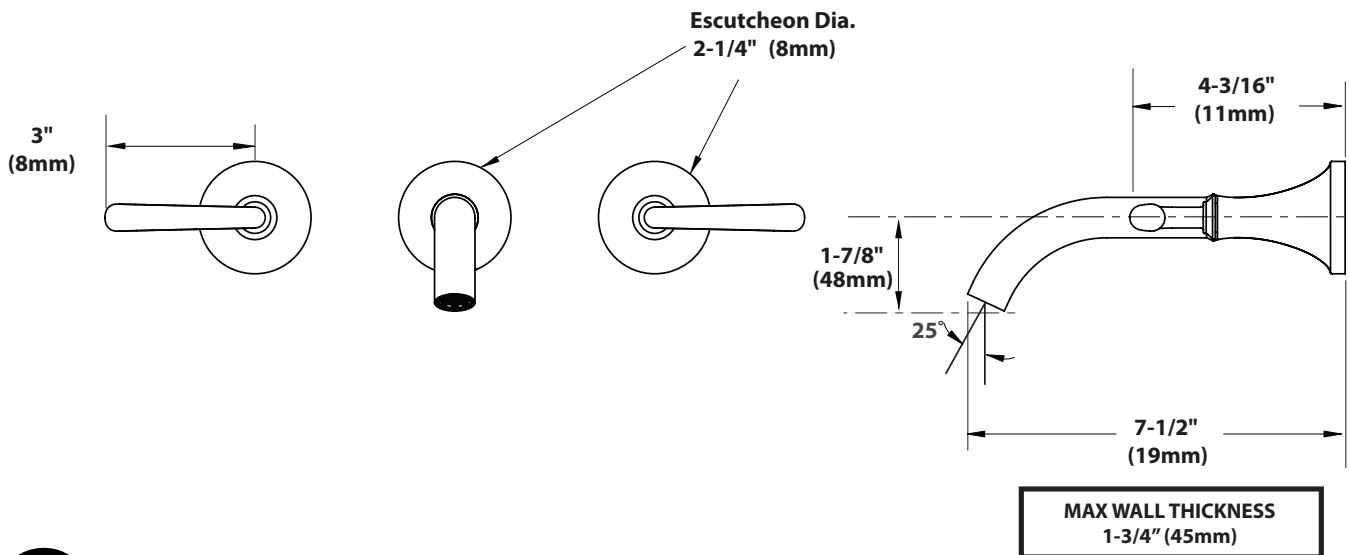

CRITICAL DIMENSIONS

(DO NOT SCALE)

FOR MORE INFORMATION CALL: 1-800-BUY-MOEN

www.moen.com