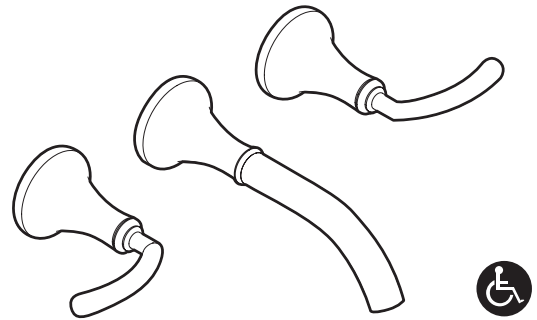

Buy it for looks. Buy it for life.®

Specifications

DESCRIPTION

- Metal construction with chrome, LifeShine® brushed bronze or LifeShine® brushed nickel finishes
- 1/2" copper connections
- Designed to be installed through 2, 1-1/4" and 1, 1" min. dia. holes, 8" on center
- Adaptable for non-8" centers

OPERATION

- Maximum handle rotation angle is 90° to full on for either handle
- Rotate hot side counterclockwise to open and clockwise to close
- Rotate cold side clockwise to open and counterclockwise to close

Flow

- Aerator is limited to 2.2 gpm max (8.3 L/min)

CARTRIDGE

- 1224 cartridge design nonmetallic/nonferrous and stainless steel material

STANDARDS

When trim kit is added to M-Pact valve, the product is:

- Third party certified to ASME A112.18.1, ICC A117.1 and all applicable requirements referenced therein
- Certified to ANSI/NSF 61/9
- Complies with California Proposition 65 and with the Federal Safe Water Drinking Act

WARRANTY

- Lifetime limited warranty against leaks, drips and finish defects to the original consumer purchaser
- 5 year warranty if used in commercial installations

Icon™ Two-Handle Wall Mount Faucet

Models: T6530, T6530BB, T6530BN