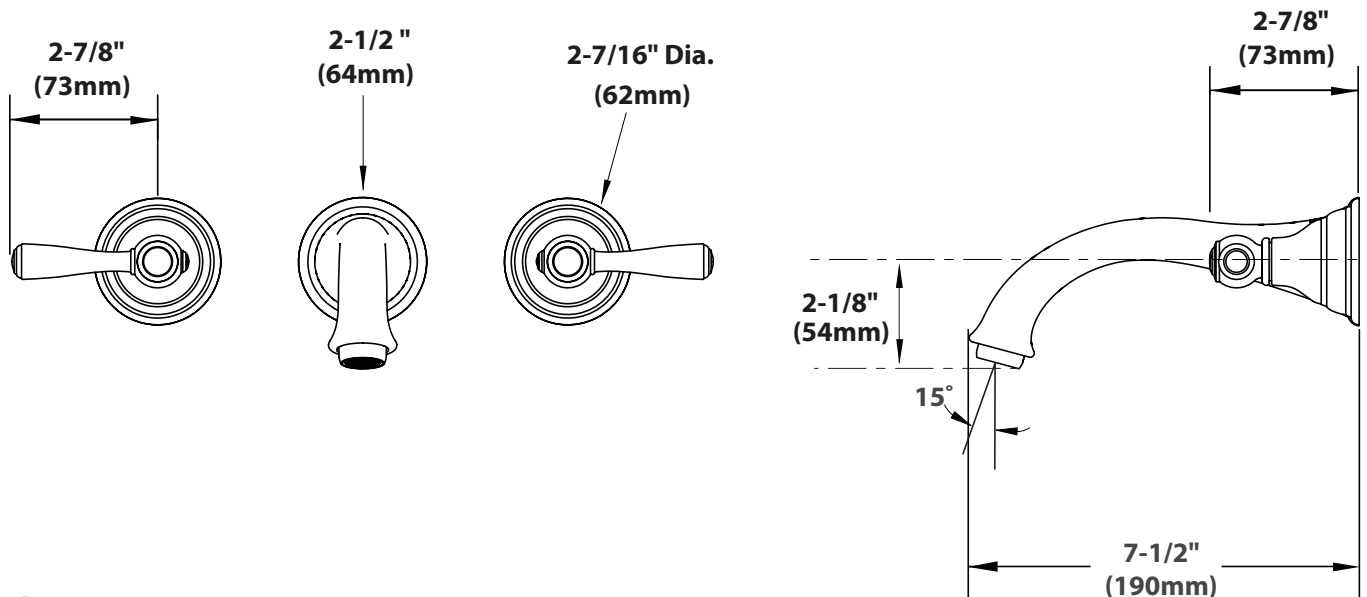

Buy it for looks. Buy it for life.®

Specifications

DESCRIPTION

- Metal construction with chrome plated, LifeShine® brushed nickel, oil rubbed bronze or antique bronze finishes
- Designed to be installed through 2, 1-1/4" and 1, 1" min. dia holes 8" on center
- 1/2" copper connections
- Adaptable for non-8" centers

OPERATION

- Maximum handle rotation angle is 90° to full on for either handle
- Rotate hot side counterclockwise to open and clockwise to close
- Rotate cold side clockwise to open and counterclockwise to close

Flow

- Aerator is limited to 2.2 gpm max (8.3 L/min)

CARTRIDGE

- 1224 cartridge design nonmetallic/nonferrous and stainless steel material

STANDARDS

When trim kit is added to M-Pact valve, the product is:

- Third party certified to ASME A112.18.1, ICC A117.1 and all applicable requirements referenced therein
- Certified to ANSI/NSF 61/9
- Complies with California Proposition 65 and with the Federal Safe Water Drinking Act

WARRANTY

- Lifetime limited warranty against leaks, drips and finish defects to the original consumer purchaser
- 5 year warranty if used in commercial installations

Kingsley™ Two-Handle Wall Mount Faucet

Models: T6107, T6107BN, T6107ORB, T6107AZ

CRITICAL DIMENSIONS

(DO NOT SCALE)

MAX WALL THICKNESS
1-3/4" (45mm)

FOR MORE INFORMATION CALL: 1-800-BUY-MOEN

www.moen.com