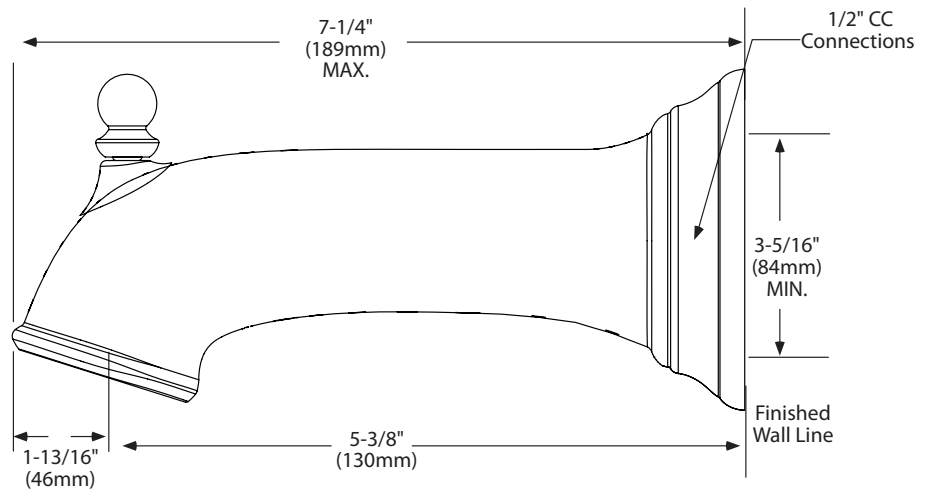

Buy it for looks. Buy it for life.®

Specifications

DESCRIPTION

- Metal construction with Chrome, LifeShine® Brushed Nickel, or Oil Rubbed Bronze finish
- Designed to be installed on a 1/2" pipe with slip fit-CC connection

Brantford® Diverter Tub Spout, 1/2" Slip Fit

<u>MODEL</u>	<u>FINISH</u>
3857	Chrome
3857BN	Brushed Nickel
3857ORB	Oil Rubbed Bronze

CRITICAL DIMENSIONS

(DO NOT SCALE)

FOR MORE INFORMATION CALL: 1-800-BUY-MOEN