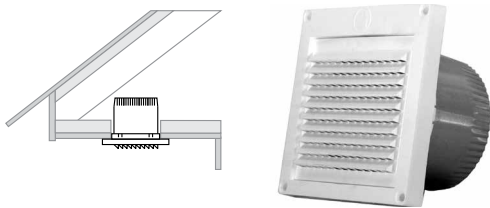

Builder's Best, Inc.
 201 Broiles Drive
 Jacksonville, TX 75766
 903-586-8283
 sales@venting.biz
 BuildersBest.com

PFL344 Mini Louver Hood with 1/4" grid

(dimensions on pg 2, reverse)

10752 4" DIA FLUSH

10694 3" DIA SNAP ON RING

10812 4" DIA WITH 3" MALE COLLAR

11918 6" WITH 4" FEMALE TAIL

11249 4"
 WITH 3' FLEXIBLE ALUMINUM

DESCRIPTION

The PFL344 Mini Louver Hood features a 1/4" x 1/4" grid which provides protection against pests.

PRODUCT SPECIFICATIONS

- polypropylene molded plastic
- 4 mounting holes
- 3" - 4" diameters have a 1/4" x 1/4" molded fixed louver grid
- 5" - 8" diameters have a 1/2" x 1/2" molded fixed louver grid plus a 1/4" x 1/4" molded grid on the inside frame
- See table for connection lengths