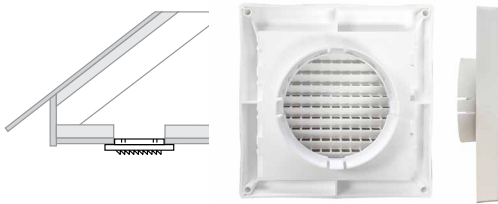

Builder's Best, Inc.
 201 Broiles Drive
 Jacksonville, TX 75766
 903-586-8283
 sales@venting.biz
 BuildersBest.com

PFL344 Mini Louver Hood with 1/4" grid

(dimensions on pg 2, reverse)

10752 4" DIA FLUSH

10694 3" DIA SNAP ON RING

10812 4" DIA WITH 3" MALE COLLAR

11918 6" WITH 4" FEMALE TAIL

11249 4"
 WITH 3' FLEXIBLE ALUMINUM

DESCRIPTION

The PFL344 Mini Louver Hood features a 1/4" x 1/4" grid which provides protection against pests.

PRODUCT SPECIFICATIONS

- polypropylene molded plastic
- 4 mounting holes
- 3" - 4" diameters have a 1/4" x 1/4" molded fixed louver grid
- 5" - 8" diameters have a 1/2" x 1/2" molded fixed louver grid plus a 1/4" x 1/4" molded grid on the inside frame
- See table for connection lengths