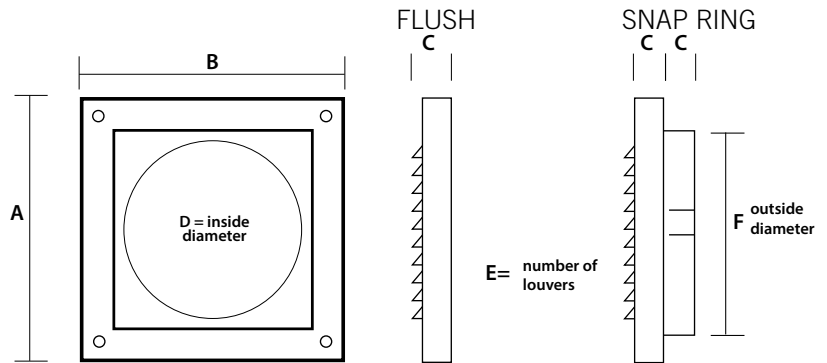

PRODUCT SPECIFICATIONS

- polypropylene molded plastic
- 4 mounting holes
- 3" - 4" diameters have a 1/4" x 1/4" molded fixed louver grid
- 5" - 8" diameters have a 1/2" x 1/2" molded fixed louver grid plus a 1/4" x 1/4" molded grid on the inside frame
- See table for connection lengths

Labels

Builder's Best, Inc.
 201 Broiles Drive
 Jacksonville, TX 75766
 903-586-8283
 sales@venting.biz
 BuildersBest.com

PFL344 Mini Louver Vent with 1/4" grid

(PN and descriptions on pg 1, reverse)

1/4" X 1/4" MOLDED FIXED LOUVER GRID
 ON FRONT OF VENT
 3" & 4" ONLY

1/2" X 1/2" MOLDED FIXED LOUVER GRID
 ON FRONT OF VENT
 5" THRU 8" ONLY

1/4" X 1/4" MOLDED GRID
 ON INSIDE FRAME
 5" THRU 8" ONLY

Diameter	A	B	C	D	E	F	Molded Fixed Louvre Grid	Inside Grid
3"	5.5	5.5	.625	3	10	3.25	1/4" x 1/4"	n/a
4"	5.5	5.5	.625	4	10	4.25	1/4" x 1/4"	n/a
5"	7.0	7.3	.625	5	8	5.25	1/2" x 1/2"	1/4" x 1/4"
6"	8.2	8.2	.625	6	10	6.25	1/2" x 1/2"	1/4" x 1/4"
7"	8.8	8.6	.625	7	13	7.25	1/2" x 1/2"	1/4" x 1/4"
8"	10.0	9.7	.625	8	14	8.25	1/2" x 1/2"	1/4" x 1/4"