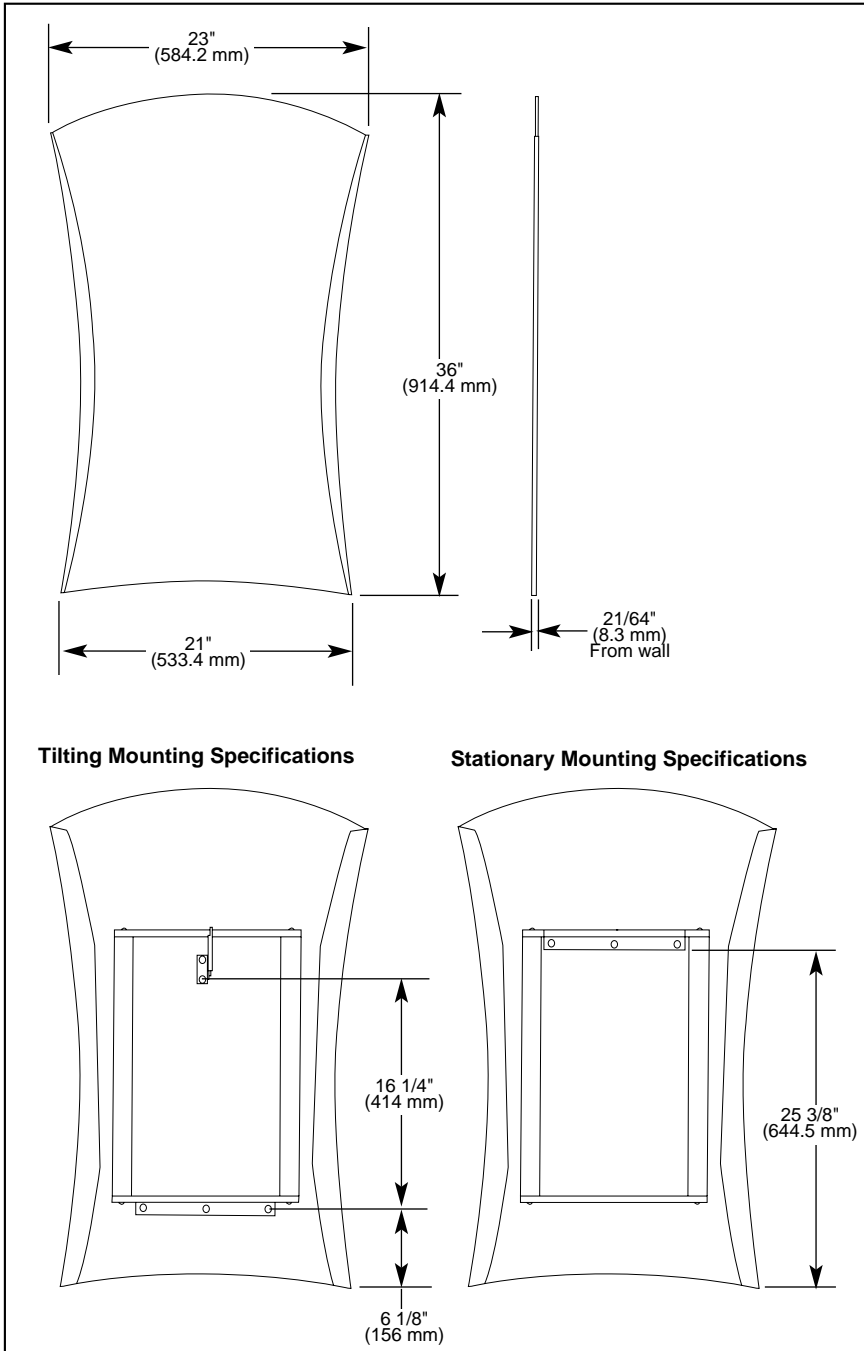

BRIZO[®]

ACCESSORIES

- RSVP™ Bath Collection
- Mirror

Submitted Model No.: _____

Specific Features: _____

STANDARD SPECIFICATIONS:

- Wood blocking is preferable behind all wall surfaces. If wood blocking is not available, the following fasteners are suggested: Tile/Masonry-use plastic anchors provided. Plaster/Drywall-use metal anchors provided.
- Mirror can be mounted stationary or with included tilting mounting bracket.
- Mounting hardware and mounting instructions included with product.