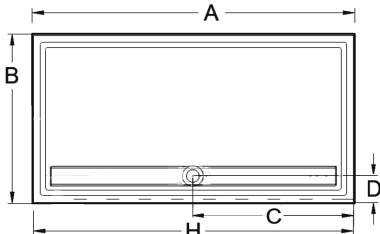

Model No.	Outside Dimension				Centerline Dimensions							
	A	B	C	D	H	I	J	K	L			
Barrier Free												
C6032BF	60"	32"	30"	5"				55"