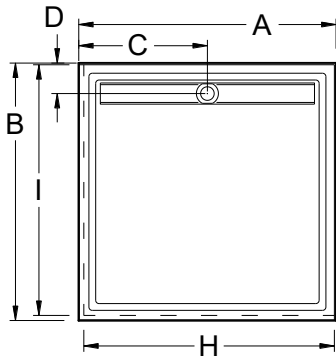

Model No.	Outside Dimension							Centerline Dimenions					
	A	B	C	D	E	F	G	H	I	J	K	L	
Double Threshold													
C3636DT	36"	36"	18"	4½"				34½"	34½"				
C3838DT	38"	38"	19"	4½"				36½"	36½"				
C4242DT	42"	42"	21"	4½"				40½"	40½"				
C4848DT	48"	48"	24"	4½"				46½"	46½"