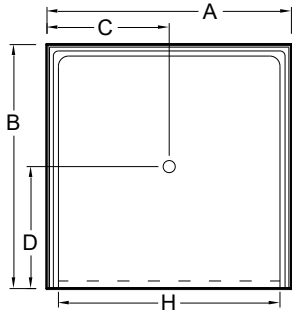

Always check the website for the most updated specifications: www.americh.com

Model No.	Outside Dimension							Centerline Dimenions				
	A	B	C	D	E	F	G	H	I	J	K	L
Single Threshold												
A3232ST	32"	32"	16"	16"				31"				
A3434ST	34"	34"	17"	17"				33"				
A3442ST	34"	42"	17"	21"				33"				
A3636ST	36"	36"	18"	18"				35½"				
A3838ST	38"	38"	19"	19"				37"				
A4234ST	42"	34"	21"	17"				41"				
A4236ST	42"	36"	21"	18"				41"				
A4242ST	42"	42"	21"	21"				41"				
A4832ST	48"	32"	24"	16"				47"				
A4834ST	48"	34"	24"	17"				47"				
A4836ST	48"	36"	24"	18"				47"				
A4848ST	48"	48"	24"	24"				47"				
A5434ST	54"	34"	27"	17"				53"				
A6032ST	60"	32"	30"	16"				59"				
A6034ST	60"	34"	30"	17"				59"				

Double Threshold												
A3636DT	36"	36"	18"	18"				33¼"	33¼"			
A3838DT	38"	38"	19"	19"				35½"	35½"			
A4242DT	42"	42"	21"	21"				39"	39"			

Neo Angle												
A3636NEO	36"	36"	12"	12"	18"	18"	26"			17"	17"	23½"
A3838NEO	38"	38"	12"	12"	19"	19"	27"			17½"	17½"	25"
A4242NEO	42"	42"	12"	12"	21"	21"	29"			19¾"	19¾"	27¾"
A4848NEO	48"	48"	12"	12"	27"	27"	29"			26½"	26½"	27½"

Always check the website for the most updated specifications: www.americh.com

Model No.	Outside Dimension							Centerline Dimenions					
	A	B	C	D	E	F	G	H	I	J	K	L	
Barrier Free													
A3636BF	36"	36"	18"	18"				31"					
♿ A3939BF	39"	39"	19½"	19½"				36½"					
♿ A4836BF	48"	36"	24"	18"				43½"					
♿ A4848BF	48"	48"	24"	24"				42½"					
A6032BF	60"	32"	30"	16"				55½"					
A6036BF	60"	36"	30"	18"				57½"					
♿ A6232BF	62½"	32½"	31¼"	16¼"				60"					
♿ A6636BF	66"	36"	33"	18"				62½"					

♿ = ADA Compliant

Single Threshold with Seat

A4836STS-RH	48"	36"	24"	18"				47½"					
A4836STS-LH	48"	36"	24"	18"				47½"					
A6036STS-RH	60"	36"	30"	18"				59½"					
A6036STS-LH	60"	36"	30"	18"				59½"					