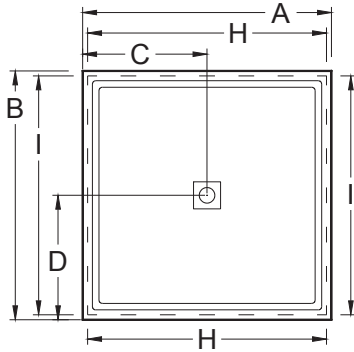

Always check the website for the most updated specifications: www.americh.com

Model No.	Outside Dimension							Centerline Dimenions					
	A	B	C	D	E	F	G	H	I	J	K	L	
Barrier Free													
A3636BF	36"	36"	18"	18"				31"					
♿ A3939BF	39"	39"	19½"	19½"				36½"					
♿ A4836BF	48"	36"	24"	18"				43½"					
♿ A4848BF	48"	48"	24"	24"				42½"					
A6032BF	60"	32"	30"	16"				55½"					
A6036BF	60"	36"	30"	18"				57½"					
♿ A6232BF	62½"	32½"	31¼"	16¼"				60"					
♿ A6636BF	66"	36"	33"	18"				62½"					

♿ = ADA Compliant

Single Threshold with Seat

A4836STS-RH	48"	36"	24"	18"				47½"					
A4836STS-LH	48"	36"	24"	18"				47½"					
A6036STS-RH	60"	36"	30"	18"				59½"					
A6036STS-LH	60"	36"	30"	18"				59½"					

End Drain

A6032EL	60"	32"	8"	16"				59¼"					
A6032ER	60"	32"	8"	16"				59¼"					

Single Threshold, Double Threshold, Neo Angle, End Drain

Single Threshold with Seat

Barrier Free

Always check the website for the most updated specifications: www.americh.com

Freestanding

Model No.	Outside Dimensions							Centerline Dimensions				
	A	B	C	D	E	F	G	H	I	J	K	L
S3442FS	34"	42"	17"	21"				31"	39"			
S3636FS	36"	36"	18"	18"				33"	33"			
S3838FS	38"	38"	19"	19"				35"	35"			
S4234FS	42"	34"	21"	17"				39"	31"			
S4236FS	42"	36"	21"	18"				39"	33"			
S4242FS	42"	42"	21"	21"				39"	39"			
S4832FS	48"	32"	24"	16"				45"	29"			
S4834FS	48"	34"	24"	17"				45"	31"			
S4836FS	48"	36"	24"	18"				45"	33"			
S4848FS	48"	48"	24"	24"				45"	45"			
S5434FS	54"	34"	27"	17"				51"	31"			
S6032FS	60"	32"	30"	16"				59"	29"			
S6036FS	60"	36"	30"	18"				59"	33"			