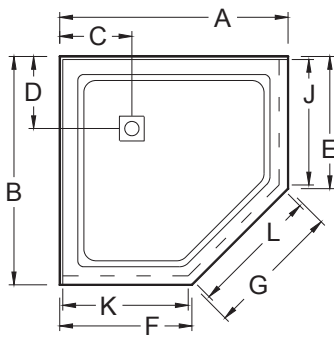

Neo Angle

S3636NA	36"	36"	12"	12"	18"	18"	25 ½"			17 ½"	17 ½"	24 ½"
S3838NA	38"	38"	12"	12"	19"	19"	26 ½"			18 ¼"	18 ¼"	26"
S4242NA	42"	42"	12"	12"	21"	21"	29"			20"	20"	29 ½"
S4848NA	48"	48"	12"	12"	27"	27"	29"			26 ½"	26 ½"	28"