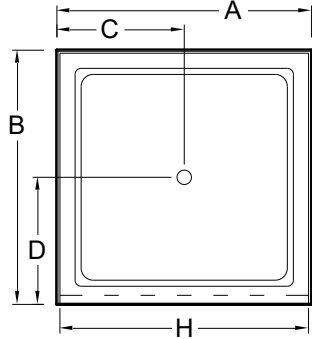

Always check the website for the most updated specifications: www.americh.com

Model No.	Outside Dimension							Centerline Dimenions				
	A	B	C	D	E	F	G	H	I	J	K	L
Single Threshold												
A3232ST	32"	32"	16"	16"				31"				
A3434ST	34"	34"	17"	17"				33"				
A3442ST	34"	42"	17"	21"				33"				
A3636ST	36"	36"	18"	18"				35½"				
A3838ST	38"	38"	19"	19"				37"				
A4234ST	42"	34"	21"	17"				41"				
A4236ST	42"	36"	21"	18"				41"				
A4242ST	42"	42"	21"	21"				41"				
A4832ST	48"	32"	24"	16"				47"				
A4834ST	48"	34"	24"	17"				47"				
A4836ST	48"	36"	24"	18"				47"				
A4848ST	48"	48"	24"	24"				47"				
A5434ST	54"	34"	27"	17"				53"				
A6032ST	60"	32"	30"	16"				59"				
A6034ST	60"	34"	30"	17"				59"				

Double Threshold												
A3636DT	36"	36"	18"	18"				33¼"	33¼"			
A3838DT	38"	38"	19"	19"				35½"	35½"			
A4242DT	42"	42"	21"	21"				39"	39"			

Neo Angle												
A3636NEO	36"	36"	12"	12"	18"	18"	26"			17"	17"	23½"
A3838NEO	38"	38"	12"	12"	19"	19"	27"			17½"	17½"	25"
A4242NEO	42"	42"	12"	12"	21"	21"	29"			19¾"	19¾"	27¾"
A4848NEO	48"	48"	12"	12"	27"	27"	29"			26½"	26½"	27½"

Always check the website for the most updated specifications: www.americh.com

Model No.	Outside Dimension							Centerline Dimenions					
	A	B	C	D	E	F	G	H	I	J	K	L	
Barrier Free													
A3636BF	36"	36"	18"	18"				31"					
♿ A3939BF	39"	39"	19½"	19½"				36½"					
♿ A4836BF	48"	36"	24"	18"				43½"					
♿ A4848BF	48"	48"	24"	24"				42½"					
A6032BF	60"	32"	30"	16"				55½"					
A6036BF	60"	36"	30"	18"				57½"					
♿ A6232BF	62½"	32½"	31¼"	16¼"				60"					
♿ A6636BF	66"	36"	33"	18"				62½"					

♿ = ADA Compliant

Single Threshold with Seat

A4836STS-RH	48"	36"	24"	18"				47½"					
A4836STS-LH	48"	36"	24"	18"				47½"					
A6036STS-RH	60"	36"	30"	18"				59½"					
A6036STS-LH	60"	36"	30"	18"				59½"					