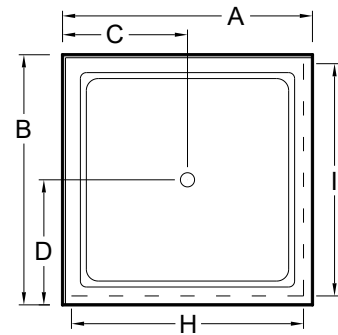

Always check the website for the most updated specifications: www.americh.com

Model No.	Outside Dimension							Centerline Dimenions				
	A	B	C	D	E	F	G	H	I	J	K	L
Single Threshold												
A3232ST	32"	32"	16"	16"				31"				
A3434ST	34"	34"	17"	17"				33"				
A3442ST	34"	42"	17"	21"				33"				
A3636ST	36"	36"	18"	18"				35½"				
A3838ST	38"	38"	19"	19"				37"				
A4234ST	42"	34"	21"	17"				41"				
A4236ST	42"	36"	21"	18"				41"				
A4242ST	42"	42"	21"	21"				41"				
A4832ST	48"	32"	24"	16"				47"				
A4834ST	48"	34"	24"	17"				47"				
A4836ST	48"	36"	24"	18"				47"				
A4848ST	48"	48"	24"	24"				47"				
A5434ST	54"	34"	27"	17"				53"				
A6032ST	60"	32"	30"	16"				59"				
A6034ST	60"	34"	30"	17"				59"				

Double Threshold												
A3636DT	36"	36"	18"	18"				33¼"	33¼"			
A3838DT	38"	38"	19"	19"				35½"	35½"			
A4242DT	42"	42"	21"	21"				39"	39"			

Neo Angle												
A3636NEO	36"	36"	12"	12"	18"	18"	26"			17"	17"	23½"
A3838NEO	38"	38"	12"	12"	19"	19"	27"			17½"	17½"	25"
A4242NEO	42"	42"	12"	12"	21"	21"	29"			19¾"	19¾"	27¾"
A4848NEO	48"	48"	12"	12"	27"	27"	29"			26½"	26½"	27½"

Always check the website for the most updated specifications: www.americh.com

Model No.	Outside Dimension							Centerline Dimenions					
	A	B	C	D	E	F	G	H	I	J	K	L	
Barrier Free													
A3636BF	36"	36"	18"	18"				31"					
♿ A3939BF	39"	39"	19½"	19½"				36½"					
♿ A4836BF	48"	36"	24"	18"				43½"					
♿ A4848BF	48"	48"	24"	24"				42½"					
A6032BF	60"	32"	30"	16"				55½"					
A6036BF	60"	36"	30"	18"				57½"					
♿ A6232BF	62½"	32½"	31¼"	16¼"				60"					
♿ A6636BF	66"	36"	33"	18"				62½"					

♿ = ADA Compliant

Single Threshold with Seat

A4836STS-RH	48"	36"	24"	18"				47½"					
A4836STS-LH	48"	36"	24"	18"				47½"					
A6036STS-RH	60"	36"	30"	18"				59½"					
A6036STS-LH	60"	36"	30"	18"				59½"					