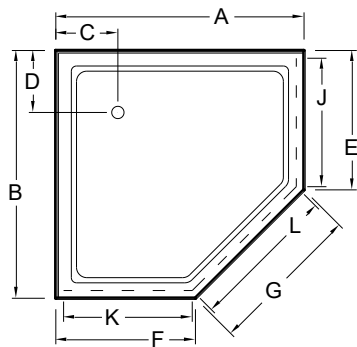

Always check the website for the most updated specifications: www.americh.com

Model No.	Outside Dimension							Centerline Dimenions				
	A	B	C	D	E	F	G	H	I	J	K	L
Single Threshold												
A3232ST	32"	32"	16"	16"				31"				
A3434ST	34"	34"	17"	17"				33"				
A3442ST	34"	42"	17"	21"				33"				
A3636ST	36"	36"	18"	18"				35½"				
A3838ST	38"	38"	19"	19"				37"				
A4234ST	42"	34"	21"	17"				41"				
A4236ST	42"	36"	21"	18"				41"				
A4242ST	42"	42"	21"	21"				41"				
A4832ST	48"	32"	24"	16"				47"				
A4834ST	48"	34"	24"	17"				47"				
A4836ST	48"	36"	24"	18"				47"				
A4848ST	48"	48"	24"	24"				47"				
A5434ST	54"	34"	27"	17"				53"				
A6032ST	60"	32"	30"	16"				59"				
A6034ST	60"	34"	30"	17"				59"				

Double Threshold												
A3636DT	36"	36"	18"	18"				33¼"	33¼"			
A3838DT	38"	38"	19"	19"				35½"	35½"			
A4242DT	42"	42"	21"	21"				39"	39"			

Neo Angle												
A3636NEO	36"	36"	12"	12"	18"	18"	26"			17"	17"	23½"
A3838NEO	38"	38"	12"	12"	19"	19"	27"			17½"	17½"	25"
A4242NEO	42"	42"	12"	12"	21"	21"	29"			19¾"	19¾"	27¾"
A4848NEO	48"	48"	12"	12"	27"	27"	29"			26½"	26½"	27½"

Always check the website for the most updated specifications: www.americh.com

Model No.	Outside Dimension							Centerline Dimenions					
	A	B	C	D	E	F	G	H	I	J	K	L	
Barrier Free													
A3636BF	36"	36"	18"	18"				31"					
♿ A3939BF	39"	39"	19½"	19½"				36½"					
♿ A4836BF	48"	36"	24"	18"				43½"					
♿ A4848BF	48"	48"	24"	24"				42½"					
A6032BF	60"	32"	30"	16"				55½"					
A6036BF	60"	36"	30"	18"				57½"					
♿ A6232BF	62½"	32½"	31¼"	16¼"				60"					
♿ A6636BF	66"	36"	33"	18"				62½"					

♿ = ADA Compliant

Single Threshold with Seat

A4836STS-RH	48"	36"	24"	18"				47½"					
A4836STS-LH	48"	36"	24"	18"				47½"					
A6036STS-RH	60"	36"	30"	18"				59½"					
A6036STS-LH	60"	36"	30"	18"				59½"					