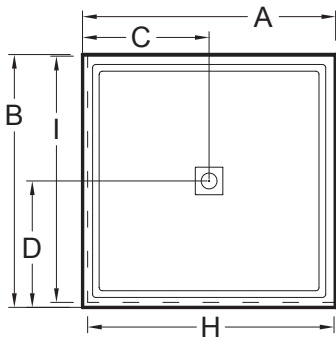

Always check the website for the most updated specifications: www.americh.com

Single Threshold

Model No.	Outside Dimensions							Centerline Dimensions				
	A	B	C	D	E	F	G	H	I	J	K	L
S3442ST	34"	42"	17"	21"				33 1/4"				
S3636ST	36"	36"	18"	18"				35 1/4"				
S3838ST	38"	38"	19"	19"				37 1/4"				
S4234ST	42"	34"	21"	17"				41 1/4"				
S4236ST	42"	36"	21"	18"				41 1/4"				
S4242ST	42"	42"	21"	21"				41 1/4"				
S4832ST	48"	32"	24"	16"				47 1/4"				
S4834ST	48"	34"	24"	17"				47 1/4"				
S4836ST	48"	36"	24"	18"				47 1/4"				
S4848ST	48"	48"	24"	24"				47 1/4"				
S5434ST	54"	34"	27"	17"				53 1/4"				
S6032ST	60"	32"	30"	16"				59"				
S6036ST	60"	36"	30"	18"				59"				

Double Threshold

S3442DT	34"	42"	17"	21"				32 1/2"	40 1/2"			
S3636DT	36"	36"	18"	18"				34 1/2"	34 1/2"			
S3838DT	38"	38"	19"	19"				36 1/2"	36 1/2"			
S4234DT	42"	34"	21"	17"				40 1/2"	32 1/2"			
S4236DT	42"	36"	21"	18"				40 1/2"	34 1/2"			
S4242DT	42"	42"	21"	21"				40 1/2"	40 1/2"			
S4832DT	48"	32"	24"	16"				46 1/2"	30 1/2"			
S4834DT	48"	34"	24"	17"				46 1/2"	32 1/2"			
S4836DT	48"	36"	24"	18"				46 1/2"	34 1/2"			
S4848DT	48"	48"	24"	24"				46 1/2"	46 1/2"			
S5434DT	54"	34"	27"	17"				52 1/2"	32 1/2"			
S6032DT	60"	32"	30"	16"				59"	31"			
S6036DT	60"	36"	30"	18"				59"	33 1/4"			