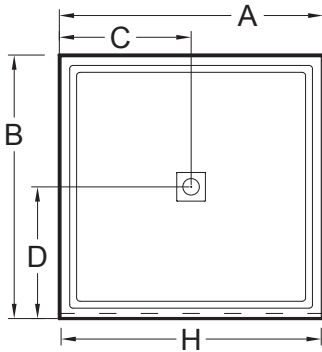

End Drain

S6030EL	60"	30"	8 ½"	15"				59"				
26032EL	60"	32"	8 ½"	16"				58 ½"				
S6034EL	60"	34"	8 ½"	17"				58 ½"				
S6036EL	60"	36"	8 ½"	18"				58 ½"				
S6030ER	60"	30"	8 ½"	15"				59"				
26032ER	60"	32"	8 ½"	16"				58 ½"				
S6034ER	60"	34"	8 ½"	17"				58 ½"				
S6036ER	60"	36"	8 ½"	18"				58 ½"				

Always check the website for the most updated specifications: www.americh.com

Single Threshold

Model No.	Outside Dimensions							Centerline Dimensions				
	A	B	C	D	E	F	G	H	I	J	K	L
S3442ST	34"	42"	17"	21"				33 1/4"				
S3636ST	36"	36"	18"	18"				35 1/4"				
S3838ST	38"	38"	19"	19"				37 1/4"				
S4234ST	42"	34"	21"	17"				41 1/4"				
S4236ST	42"	36"	21"	18"				41 1/4"				
S4242ST	42"	42"	21"	21"				41 1/4"				
S4832ST	48"	32"	24"	16"				47 1/4"				
S4834ST	48"	34"	24"	17"				47 1/4"				
S4836ST	48"	36"	24"	18"				47 1/4"				
S4848ST	48"	48"	24"	24"				47 1/4"				
S5434ST	54"	34"	27"	17"				53 1/4"				
S6032ST	60"	32"	30"	16"				59"				
S6036ST	60"	36"	30"	18"				59"				