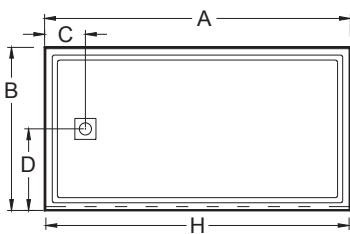

End Drain

S6030EL	60"	30"	8 ½"	15"				59"				
26032EL	60"	32"	8 ½"	16"				58 ½"				
S6034EL	60"	34"	8 ½"	17"				58 ½"				
S6036EL	60"	36"	8 ½"	18"				58 ½"				
S6030ER	60"	30"	8 ½"	15"				59"				
26032ER	60"	32"	8 ½"	16"				58 ½"				
S6034ER	60"	34"	8 ½"	17"				58 ½"				
S6036ER	60"	36"	8 ½"	18"				58 ½"				

Single, Double, Triple Threshold; Freestanding; Neo Angle; End Drain