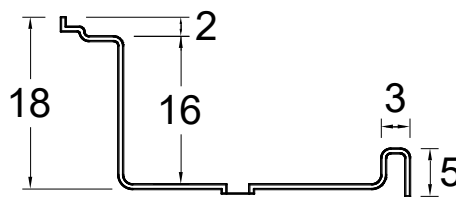

Always check the website for the most updated specifications: www.americh.com

Model No.	Outside Dimension							Centerline Dimenions					
	A	B	C	D	E	F	G	H	I	J	K	L	
Barrier Free													
A3636BF	36"	36"	18"	18"				31"					
♿ A3939BF	39"	39"	19½"	19½"				36½"					
♿ A4836BF	48"	36"	24"	18"				43½"					
♿ A4848BF	48"	48"	24"	24"				42½"					
A6032BF	60"	32"	30"	16"				55½"					
A6036BF	60"	36"	30"	18"				57½"					
♿ A6232BF	62½"	32½"	31¼"	16¼"				60"					
♿ A6636BF	66"	36"	33"	18"				62½"					

End Drain

A6032EL	60"	32"	8"	16"				59¼"					
A6032ER	60"	32"	8"	16"				59¼"					

Single Threshold, Double Threshold, Neo Angle, End Drain

Single Threshold with Seat

Barrier Free

Always check the website for the most updated specifications: www.americh.com

Freestanding

Model No.	Outside Dimensions							Centerline Dimensions				
	A	B	C	D	E	F	G	H	I	J	K	L
S3442FS	34"	42"	17"	21"				31"	39"			
S3636FS	36"	36"	18"	18"				33"	33"			
S3838FS	38"	38"	19"	19"				35"	35"			
S4234FS	42"	34"	21"	17"				39"	31"			
S4236FS	42"	36"	21"	18"				39"	33"			
S4242FS	42"	42"	21"	21"				39"	39"			
S4832FS	48"	32"	24"	16"				45"	29"			
S4834FS	48"	34"	24"	17"				45"	31"			
S4836FS	48"	36"	24"	18"				45"	33"			
S4848FS	48"	48"	24"	24"				45"	45"			
S5434FS	54"	34"	27"	17"				51"	31"			
S6032FS	60"	32"	30"	16"				59"	29"			
S6036FS	60"	36"	30"	18"				59"	33"			