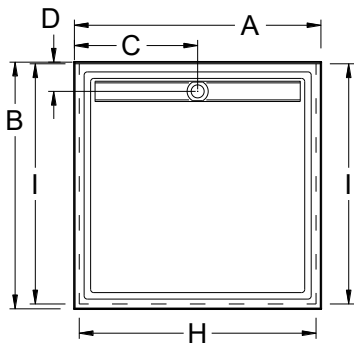

Model No.	Outside Dimension							Centerline Dimenions					
	A	B	C	D	E	F	G	H	I	J	K	L	
Triple Threshold													
C3636TT	36"	36"	18"	4½"				33"	34½"				
C3838TT	38"	38"	19"	4½"				35"	36½"				
C4242TT	42"	42"	21"	4½"				39"	40½"				
C4848TT	48"	48"	24"	4½"				45"	46½"