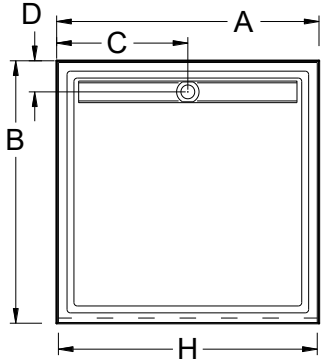

Always check the website for the most updated specifications: www.americh.com

Model No.	Outside Dimension							Centerline Dimenions					
	A	B	C	D	E	F	G	H	I	J	K	L	
Single Threshold													
C3636ST	36"	36"	18"	4½"				35¼"					
C3838ST	38"	38"	19"	4½"				37¼"					
C4242ST	42"	42"	21"	4½"				41¼"					
C4848ST	48"	48"	24"	4½"				47¼"