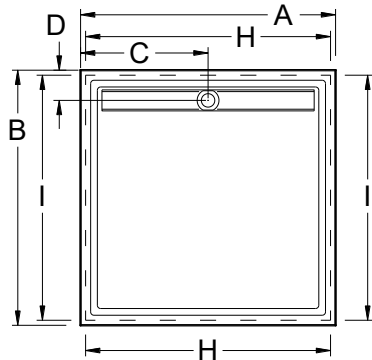

Always check the website for the most updated specifications: www.americh.com

Model No.	Outside Dimension							Centerline Dimenions					
	A	B	C	D	E	F	G	H	I	J	K	L	
Single Threshold													
C3636ST	36"	36"	18"	4½"				35¼"					
C3838ST	38"	38"	19"	4½"				37¼"					
C4242ST	42"	42"	21"	4½"				41¼"					
C4848ST	48"	48"	24"	4½"				47¼"					

Model No.	Outside Dimension							Centerline Dimenions					
	A	B	C	D	E	F	G	H	I	J	K	L	
Double Threshold													
C3636DT	36"	36"	18"	4½"				34½"	34½"				
C3838DT	38"	38"	19"	4½"				36½"	36½"				
C4242DT	42"	42"	21"	4½"				40½"	40½"				
C4848DT	48"	48"	24"	4½"				46½"	46½"				

Model No.	Outside Dimension							Centerline Dimenions					
	A	B	C	D	E	F	G	H	I	J	K	L	
Triple Threshold													
C3636TT	36"	36"	18"	4½"				33"	34½"				
C3838TT	38"	38"	19"	4½"				35"	36½"				
C4242TT	42"	42"	21"	4½"				39"	40½"				
C4848TT	48"	48"	24"	4½"				45"	46½"				

Always check the website for the most updated specifications: www.americh.com

Model No.	Outside Dimension							Centerline Dimensions					
	A	B	C	D	E	F	G	H	I	J	K	L	
Freestanding													
C3636FS	36"	36"	18"	18"				33"	33"				
C3838FS	38"	38"	19"	19"				35"	35"				
C4242FS	42"	42"	21"	21"				39"	39"				
C4848FS	48"	48"	24"	24"				45"	45"				