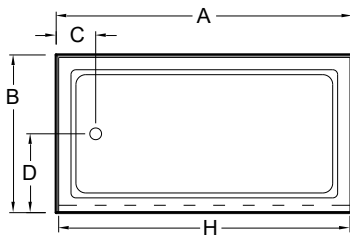

Always check the website for the most updated specifications: www.americh.com

Model No.	Outside Dimension							Centerline Dimenions					
	A	B	C	D	E	F	G	H	I	J	K	L	
Barrier Free													
A3636BF	36"	36"	18"	18"				31"					
♿ A3939BF	39"	39"	19½"	19½"				36½"					
♿ A4836BF	48"	36"	24"	18"				43½"					
♿ A4848BF	48"	48"	24"	24"				42½"					
A6032BF	60"	32"	30"	16"				55½"					
A6036BF	60"	36"	30"	18"				57½"					
♿ A6232BF	62½"	32½"	31¼"	16¼"				60"					
♿ A6636BF	66"	36"	33"	18"				62½"					

♿ = ADA Compliant

Single Threshold with Seat

A4836STS-RH	48"	36"	24"	18"				47½"					
A4836STS-LH	48"	36"	24"	18"				47½"					
A6036STS-RH	60"	36"	30"	18"				59½"					
A6036STS-LH	60"	36"	30"	18"				59½"					

End Drain

A6032EL	60"	32"	8"	16"				59¼"					
A6032ER	60"	32"	8"	16"				59¼"					

Single Threshold, Double Threshold, Neo Angle, End Drain

Single Threshold with Seat

Barrier Free