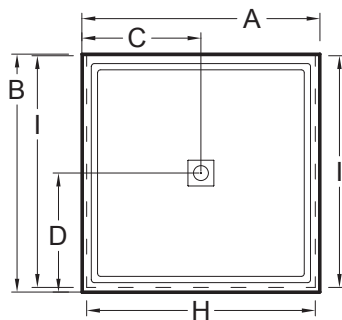

Triple Threshold

S3442TT	34"	42"	17"	21"				31"	40 1/2"			
S3636TT	36"	36"	18"	18"				33"	34 1/2"			
S3838TT	38"	38"	19"	19"				35"	36 1/2"			
S4234TT	42"	34"	21"	17"				39"	32 1/2"			
S4236TT	42"	36"	21"	18"				39"	34 1/2"			
S4242TT	42"	42"	21"	21"				39"	40 1/2"			
S4832TT	48"	32"	24"	16"				45"	30 1/2"			
S4834TT	48"	34"	24"	17"				45"	32 1/2"			
S4836TT	48"	36"	24"	18"				45"	34 1/2"			
S4848TT	48"	48"	24"	24"				45"	46 1/2"			
S5434TT	54"	34"	27"	17"				51"	32 1/2"			
S6032TT	60"	32"	30"	16"				59"	30 1/2"			
S6036TT	60"	36"	30"	18"				59"	34 1/2"			

Dimensions may vary +/- 3/8". All Americh shower bases are made with Lucite acrylic and come with a 1 year limited warranty. Drains supplied with PVC drain body and stainless steel drain cover. Designs and specifications are subject to change without notice.