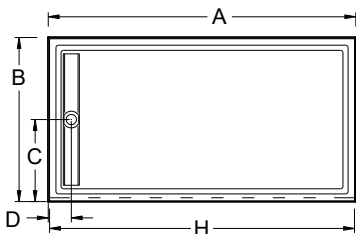

Model No.	Outside Dimension				Centerline Dimensions							
	A	B	C	D	H	I	J	K	L			
End Drain												
C6032EL	60"	32"	16"	5"				58½"				
C6034EL	60"	34"	17"	5"				58½"				
C6036EL	60"	36"	18"	5"				58½"				
C6032ER	60"	32"	16"	5"				58½"				
C6034ER	60"	34"	17"	5"				58½"				
C6036ER	60"	36"	18"	5"				58½"