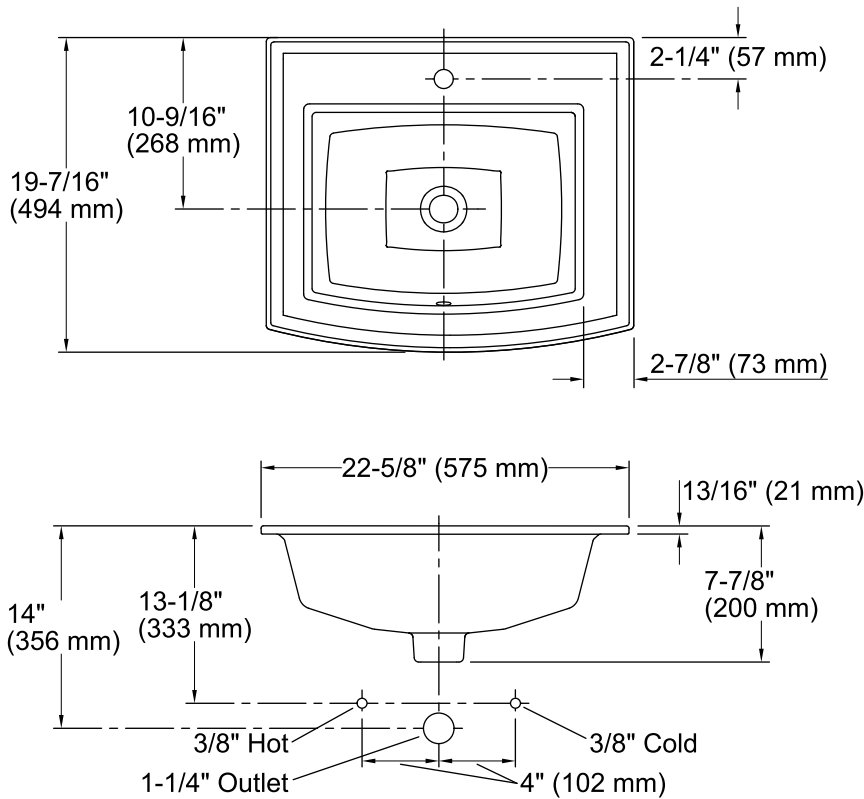

Standard Installation