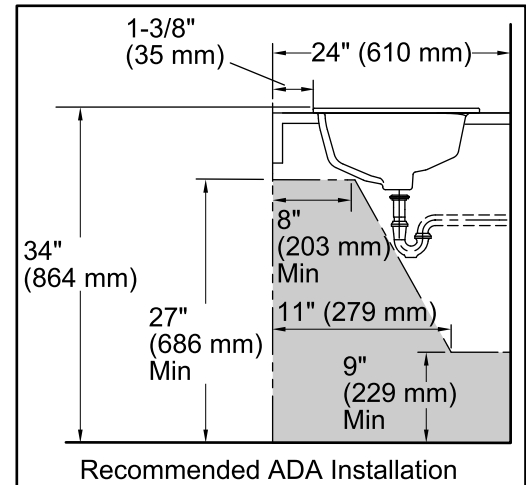

### Features

- Vitreous china.
- Drop-in.
- Rectangular basin.
- With overflow.
- Single faucet hole.
- Coordinates with other products in the Archer collection.
- 22-5/8" (575 mm) x 19-7/16" (494 mm) x 7-7/8" (200 mm)

### Technical Information

All product dimensions are nominal.

Bowl configuration:	Single
Installation:	Drop-In
Bowl area (Only)	Length: 16-7/8" (429 mm) Width: 12-9/16" (319 mm) Water depth: 4" (102 mm)
Number of deck holes:	1
Faucet hole(s):	1-3/8" (35 mm)
Drain hole:	1-3/4" (44 mm)
Template:	Drop-in, 1051936-7, required, included