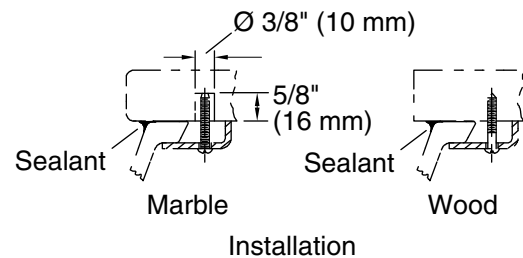

Color tiles intended for reference only.

Color	Code	Description
	0	White
	96	Biscuit
	NY	Dune
	95	Ice™ Grey
	58	Thunder™ Grey
	7	Black Black™

Technical Information

All product dimensions are nominal.

Bowl configuration:	Single
Bowl area (Only):	Length: 17-5/8" (448 mm) Width: 13" (330 mm) Water depth: 3-3/4" (95 mm)
With overflow:	Yes
Drain hole:	1-3/4" (44 mm)
Template:	1224722-7, required, not included