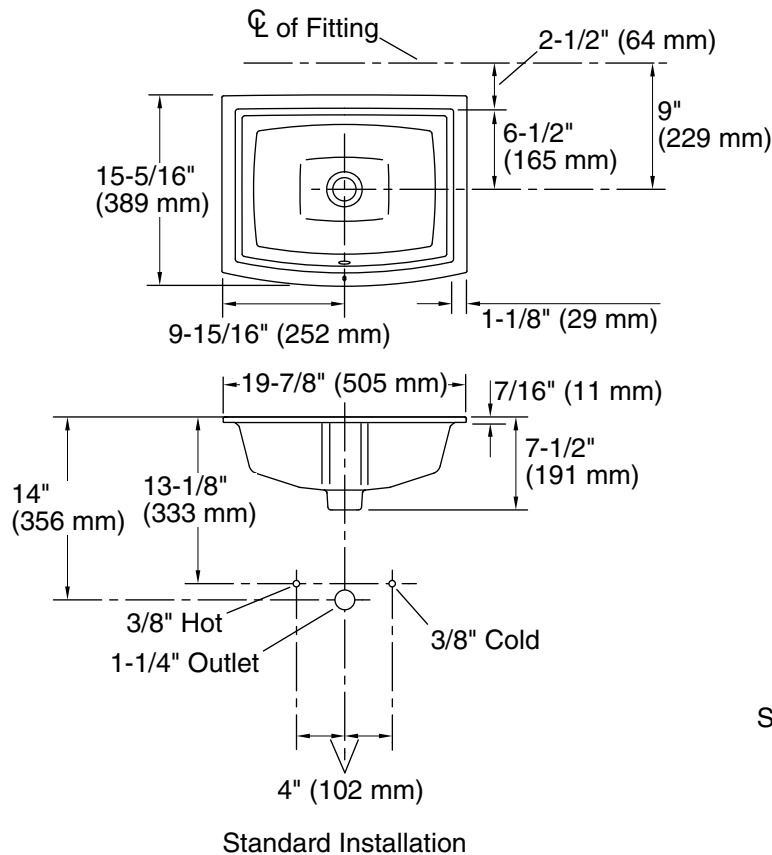

Color tiles intended for reference only.

Color	Code	Description
	0	White
	96	Biscuit
	NY	Dune
	95	Ice™ Grey
	58	Thunder™ Grey
	7	Black Black™

Technical Information

All product dimensions are nominal.

Bowl configuration:	Single
Bowl area (Only):	Length: 17-5/8" (448 mm) Width: 13" (330 mm) Water depth: 3-3/4" (95 mm)
With overflow:	Yes
Drain hole:	1-3/4" (44 mm)
Template:	1224722-7, required, not included