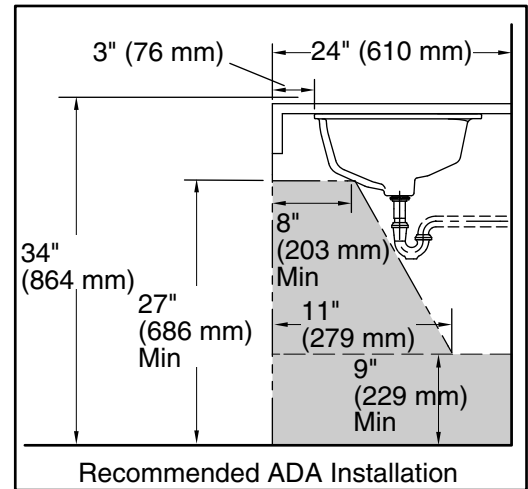

Color tiles intended for reference only.

Color	Code	Description
	0	White
	96	Biscuit
	NY	Dune
	95	Ice™ Grey
	58	Thunder™ Grey
	7	Black Black™

Technical Information

All product dimensions are nominal.

Bowl configuration:	Single
Bowl area (Only):	Length: 17-5/8" (448 mm) Width: 13" (330 mm) Water depth: 3-3/4" (95 mm)
With overflow:	Yes
Drain hole:	1-3/4" (44 mm)
Template:	1224722-7, required, not included