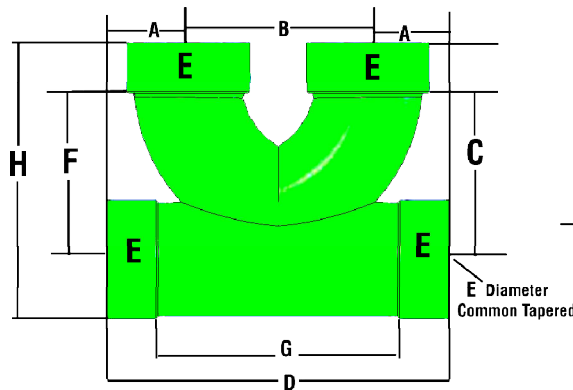

4" PVC-DWV DOUBLE 2 WAY

CLEANOUT

PART# DD4DBC0-P

LIST PRICE \$ 48.00
 WEIGHT 24 LBS. PER CS.
 5 PCS PER BOX

MEETS ASTM D-2665 & ASTM D-3311		PVC/ DWV SCHD. 40						
DIMENSIONED SIZING CHART								
PART #	A	B	C	D	E	F	G	H
DD4DBC0-P	3"	7"	8.5	13.25"	4.5"	6.5"	9.5"	10.75"
PVC DWV SCHEDULE 40 CLEAN-OUTS								

PART# DS-43PVC
 LIST PRICE \$4.95

4" X 3"

SCHD. 40 ECCENTRIC BUSHING PVC-DWV

PART# DS-44PVC
 LIST PRICE \$4.95

4" X 4"

SCHD. 40 X SDR-35 PVC

**DALLAS SPECIALTY
 & MFG. CO.**

1161 RUGGLES GRAND PRAIRIE, TX 75050
 972-641-8444 800-222-5644 FAX 972-641-8488