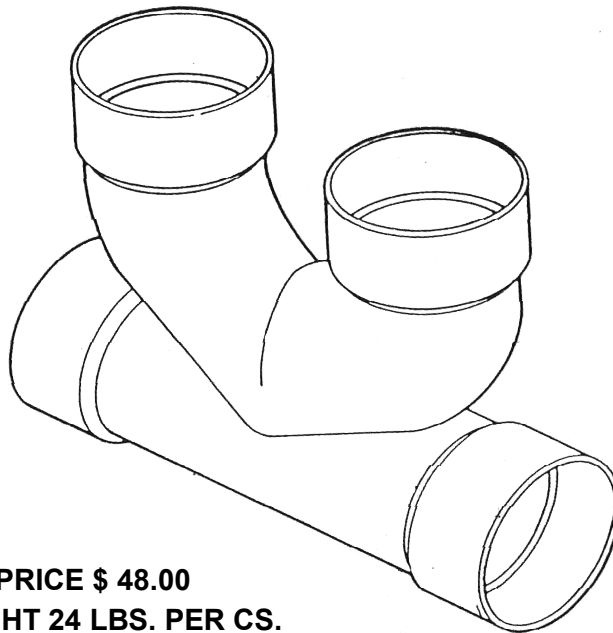

4" PVC-DWV DOUBLE 2 WAY

CLEANOUT

PART# DD4DBC0-P

LIST PRICE \$ 48.00
 WEIGHT 24 LBS. PER CS.
 5 PCS PER BOX

MEETS ASTM D-2665 & ASTM D-3311		PVC/ DWV SCHD. 40						
DIMENSIONED SIZING CHART								
PART #	A	B	C	D	E	F	G	H
DD4DBC0-P	3"	7"	8.5	13.25"	4.5"	6.5"	9.5"	10.75"
PVC DWV SCHEDULE 40 CLEAN-OUTS								

PART# DS-43PVC
 LIST PRICE \$4.95

4" X 3"

SCHD. 40 ECCENTRIC BUSHING PVC-DWV

PART# DS-44PVC
 LIST PRICE \$4.95

4" X 4"

SCHD. 40 X SDR-35 PVC

**DALLAS SPECIALTY
 & MFG. CO.**

1161 RUGGLES GRAND PRAIRIE, TX 75050
 972-641-8444 800-222-5644 FAX 972-641-8488