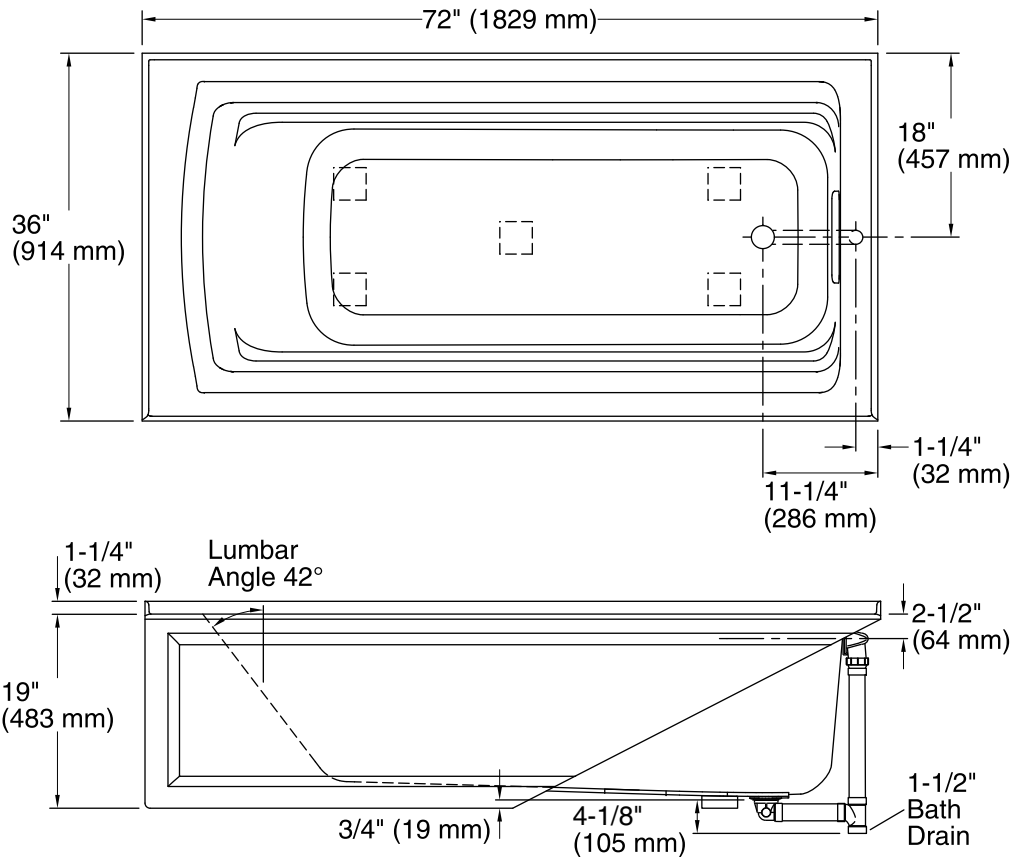

## Features

- Integral flange.
- Comfort Depth® design offers a 19" (483 mm) step-over height.
- Right drain.
- Slotted overflow for deep soaking.
- Coordinates with other products in the Archer® collection.
- 72" (1829 mm) x 36" (914 mm) x 19" (483 mm)
- Integral lumbar support and armrests for comfort.
- Textured bottom surface.
- Integral apron.

No change in measurements if connected with drain illustrated. (K-7272)

## Technical Information

All product dimensions are nominal.

Installation:	3-Wall Alcove
Drain location:	Right
Basin area, bottom:	51-3/8" x 21" (1305 mm x 533 mm)
Basin area, top:	64-1/2" x 30-1/2" (1638 mm x 775 mm)
Weight:	80 lbs (36.3 kg)
Minimum floor load:	40 lbs/ft <sup>2</sup> (195.3 kg/m <sup>2</sup> )
Water depth:	15" (381 mm)
Water capacity:	72 gal (272.5 L)