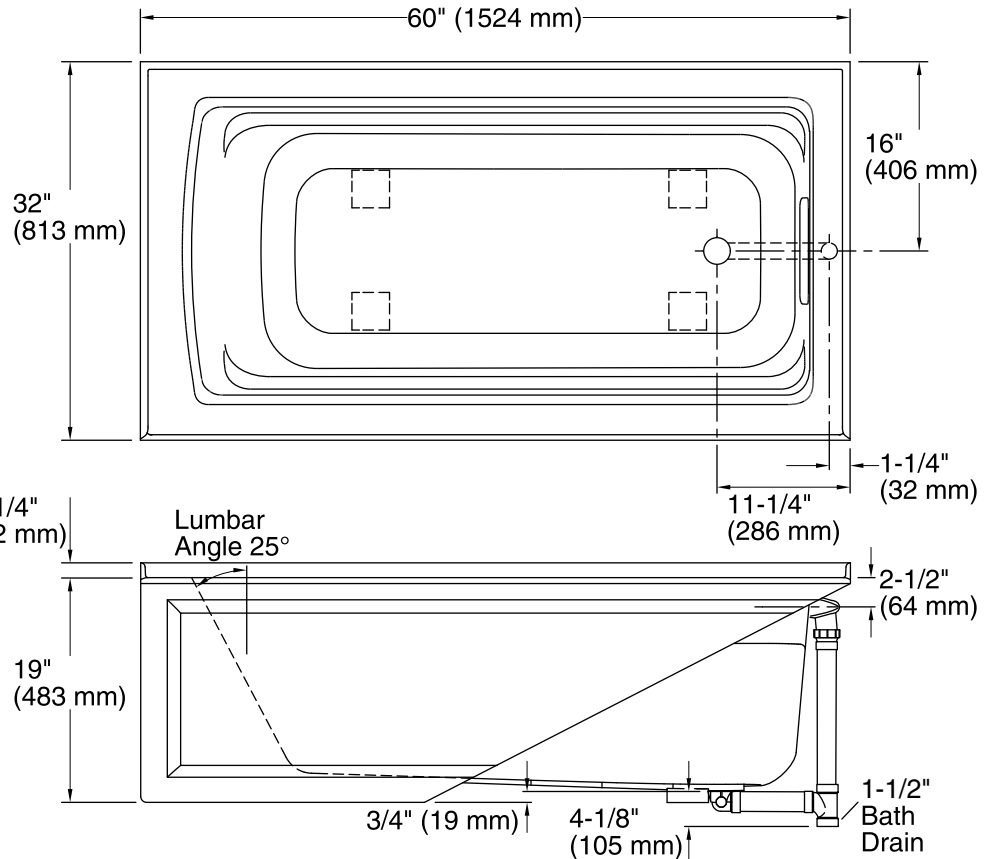

Features

- Integral flange.
- Comfort Depth® design offers a 19" (483 mm) step-over height.
- Right drain.
- Slotted overflow for deep soaking.
- Integral lumbar support and armrests for comfort.
- Integral apron.
- Textured bottom surface.
- Coordinates with other products in the Archer® collection.
- 60" (1524 mm) x 32" (813 mm) x 19" (483 mm)

Technical Information

All product dimensions are nominal.

Installation:	3-Wall Alcove
Drain location:	Right
Basin area, bottom:	45-1/8" x 19-11/16" (1146 mm x 500 mm)
Basin area, top:	52-3/4" x 25-5/16" (1340 mm x 643 mm)
Weight:	80 lbs (36.3 kg)
Minimum floor load:	45 lbs/ft ² (219.7 kg/m ²)
Water depth:	15" (381 mm)
Water capacity:	58 gal (219.6 L)
Minimum flat for door:	1-7/16" (36 mm)