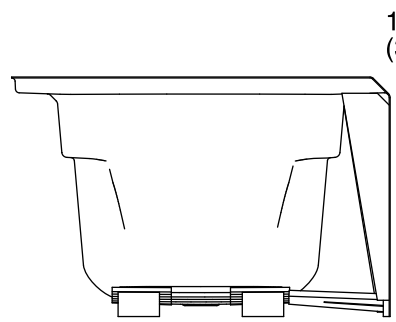

Features

- Integral flange.
- Comfort Depth® design offers a 19" (483 mm) step-over height.
- Right drain.
- Slotted overflow for deep soaking.
- Integral lumbar support and armrests for comfort.
- Integral apron.
- Textured bottom surface.
- Coordinates with other products in the Archer® collection.
- 60" (1524 mm) x 32" (813 mm) x 19" (483 mm)

Technical Information

All product dimensions are nominal.

Installation:	3-Wall Alcove
Drain location:	Right
Basin area, bottom:	45-1/8" x 19-11/16" (1146 mm x 500 mm)
Basin area, top:	52-3/4" x 25-5/16" (1340 mm x 643 mm)
Weight:	80 lbs (36.3 kg)
Minimum floor load:	45 lbs/ft ² (219.7 kg/m ²)
Water depth:	15" (381 mm)
Water capacity:	58 gal (219.6 L)
Minimum flat for door:	1-7/16" (36 mm)