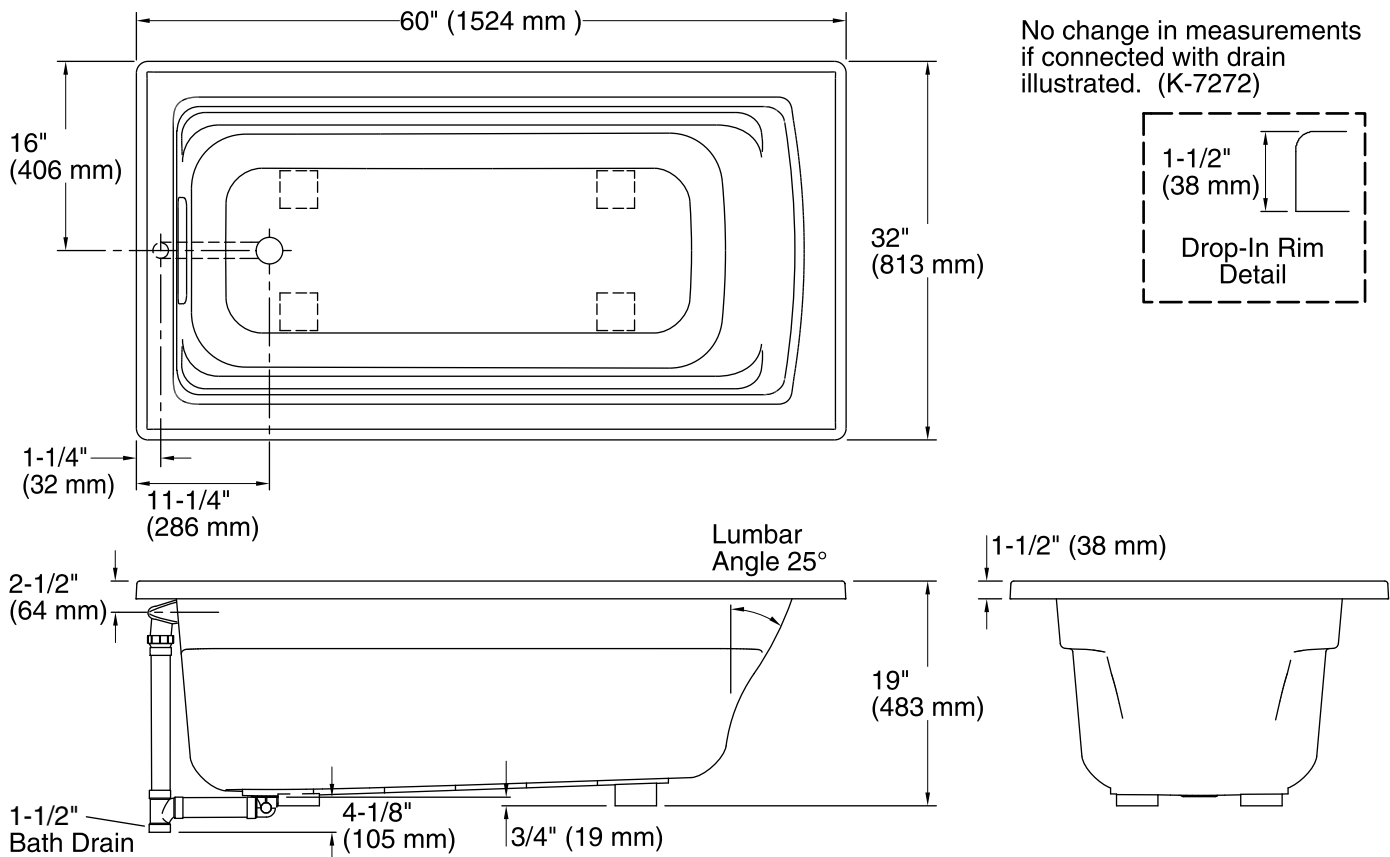

#### Features

- Comfort Depth® design offers a 19" (483 mm) step-over height.
- End drain.
- Slotted overflow for deep soaking.
- Integral lumbar support and armrests for comfort.
- Textured bottom surface.
- Coordinates with other products in the Archer® collection.
- 60" (1524 mm) x 32" (813 mm) x 19" (483 mm)

No change in measurements if connected with drain illustrated. (K-7272)

### Technical Information

All product dimensions are nominal.

Installation:	Drop-in
Drain location:	End
Basin area, bottom:	45-1/8" x 19-11/16" (1146 mm x 500 mm)
Basin area, top:	52-3/4" x 25-5/16" (1340 mm x 643 mm)
Weight:	70 lbs (31.8 kg)
Minimum floor load:	44 lbs/ft <sup>2</sup> (214.8 kg/m <sup>2</sup> )
Water depth:	15" (381 mm)
Water capacity:	58 gal (219.6 L)
Cutout:	Drop-in, 58-1/2" x 30-1/2" (1486 mm x 775 mm)
Minimum flat for door:	1-7/16" (36 mm)