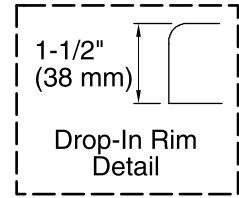

No change in measurements if connected with drain illustrated. (K-7272)

### Technical Information

All product dimensions are nominal.

Installation:	Drop-in
Drain location:	End
Basin area, bottom:	45-1/8" x 19-11/16" (1146 mm x 500 mm)
Basin area, top:	52-3/4" x 25-5/16" (1340 mm x 643 mm)
Weight:	70 lbs (31.8 kg)
Minimum floor load:	44 lbs/ft <sup>2</sup> (214.8 kg/m <sup>2</sup> )
Water depth:	15" (381 mm)
Water capacity:	58 gal (219.6 L)
Cutout:	Drop-in, 58-1/2" x 30-1/2" (1486 mm x 775 mm)
Minimum flat for door:	1-7/16" (36 mm)