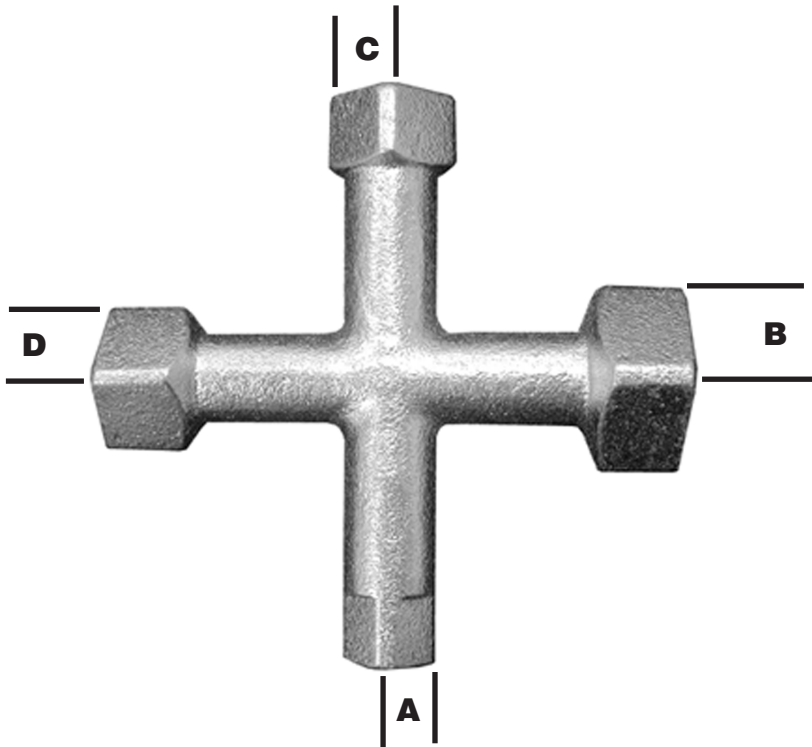

SPECIFICATION SUBMITTAL SHEET

jones stephens corporation

4-WAY COUNTERSUNK PLUG WRENCH

PART NO: J40-040

features and benefits:

This product and others like it can be found in the Jones Stephens catalog. Call today to order your catalog or download it from our website: www.plumbest.com

PART NO.	Description	A	B	C	D
<input type="checkbox"/> J40-040	4-way countersunk plug wrench	1 ¹ / ₁₆ "	1 ⁵ / ₁₆ "	7/ ₈ "	1 ¹ / ₈ "

jones stephens corporation
3249 moody parkway • moody, alabama 35004
toll free phone: 1-800-355-6637 • toll free fax: 1-800-462-6991
www.plumbest.com