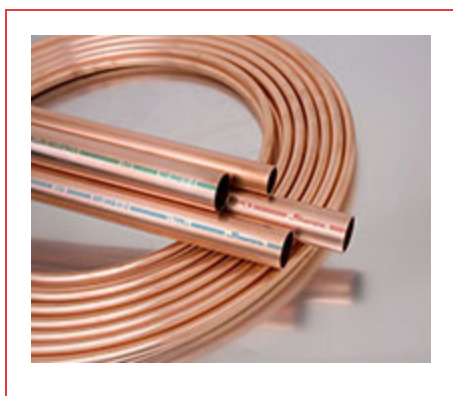

ITEM # LS06100, PLUMBING WATER TUBE, 3/4" X 100'

Streamline® Copper Tube sets the standard for quality, consistency and service in the plumbing industries. With a full line of copper tube products to support most all plumbing supply and DWV applications, Streamline® Copper Tube is available in all common types including, Type K, Type L, Type M and DWV. Each piece of tube is incised marked and color coded for easy, long lasting identity. Manufactured in accordance with applicable standards, our ongoing commitment to quality continues to make

[+ more](#)

[Specifications](#) | [Dimensions](#) | [Details](#)

Specifications

Type	Type L Soft Coil
Standards	ASTM B88 NSF 61 UNS C12200
Weight	0.455 lb
Material	C12200

Operating Temperature [Copper Tube for HVACR Applications](#)