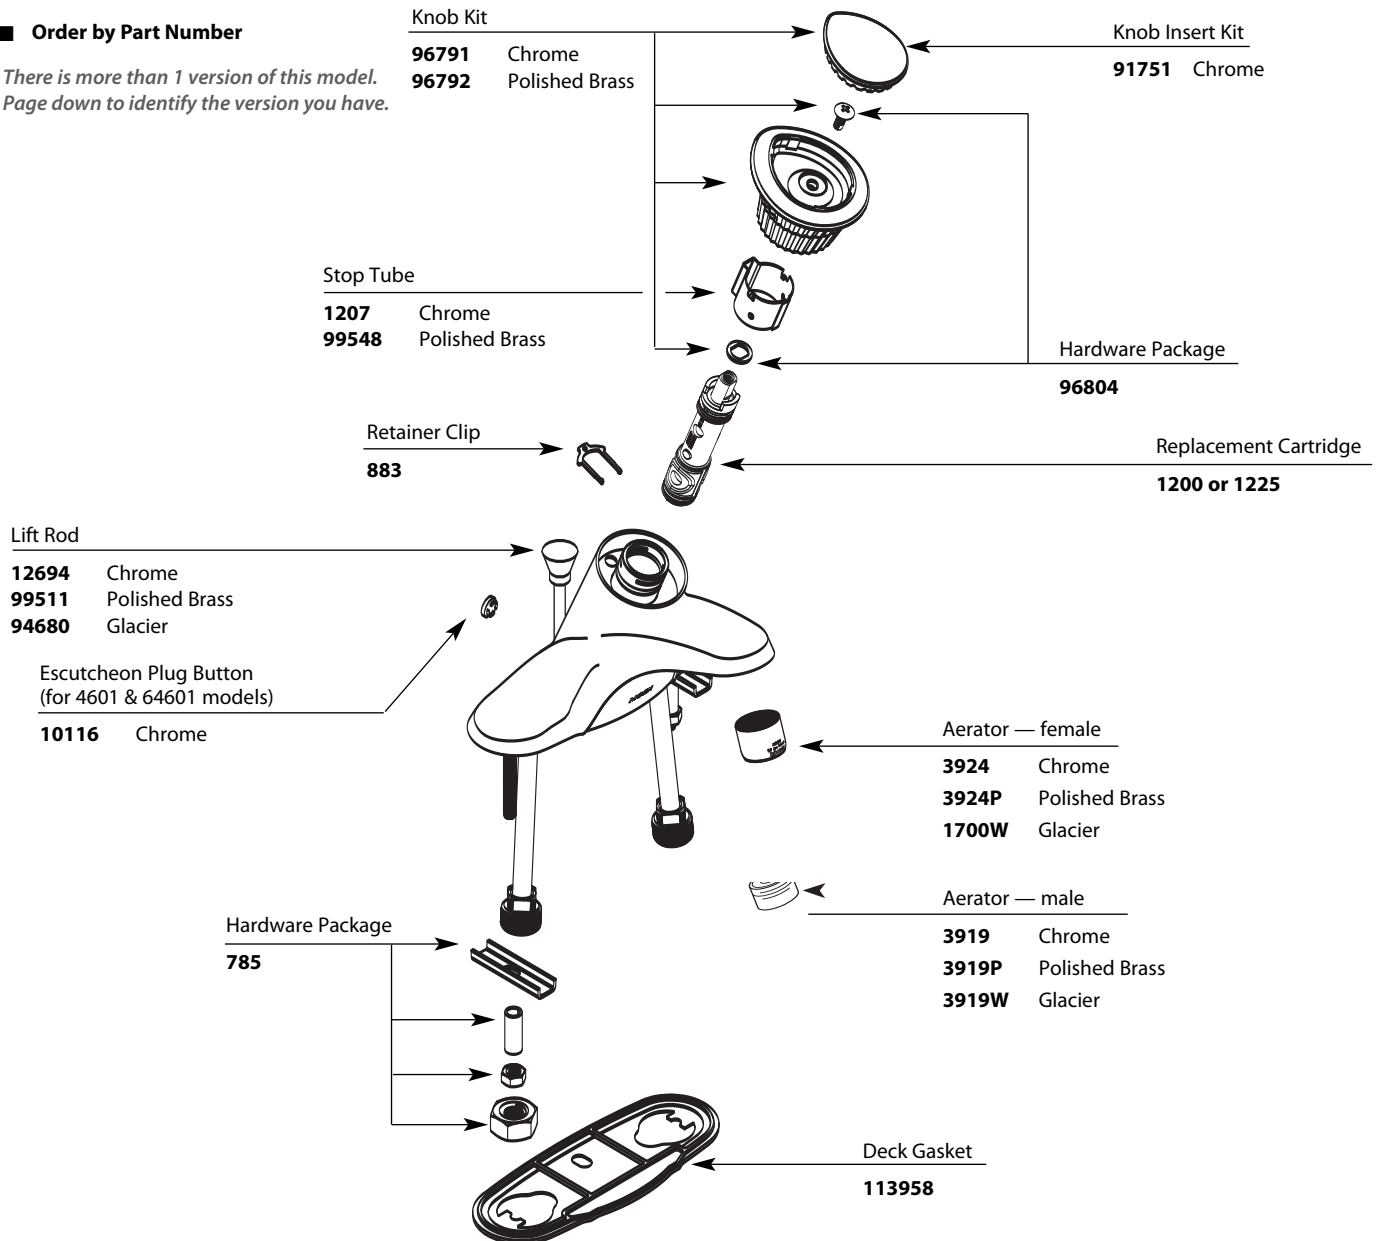

Buy it for looks. Buy it for life.®

CHATEAU® Single-Handle Lavatory Faucet

MODEL	WASTE	FINISH	MODEL	WASTE	FINISH
4621	Lav 1/2" connections	Chrome	DISCONTINUED SKUS 4600 Lav 16" supplies None Chrome 4601 Lav 1/2" connections None Chrome 4601P Lav 1/2" connections None Polished Brass 4621A Lav 1/2" connections Metallic Antique Brass 4621S Lav 1/2" connections Metallic Sand/Chrome 4621W Lav 1/2" connections Metallic Glacier/Chrome 4622S Lav 1/2" connections Metallic Sand/Pol. Brass 4622W Lav 1/2" connections Metallic Glacier/Pol. Brass 4625A Lav 16" supplies Metallic Antique Brass 4625P Lav 16" supplies Metallic Polished Brass 64621A Lav 1/2" connections Metallic Antique Brass 64621W Lav 1/2" connections Metallic Glacier		
4621CP	Lav 1/2" connections	Metallic Chrome/Pol. Brass			
4621P	Lav 1/2" connections	Metallic Polished Brass			
4625	Lav 16" supplies	Metallic Chrome			
64601	Lav 1/2" connections	None Chrome			
64620	Lav 1/2" connections	Metallic Chrome			
64621	Lav 1/2" connections	50/50 Chrome			
64621P	Lav 1/2" connections	Metallic Polished Brass			
64624	Lav 16" supplies	Metallic Chrome			
64625	Lav 16" supplies	50/50 Chrome			
64625P	Lav 16" supplies	Metallic Polished Brass			

Order by Part Number

There is more than 1 version of this model.
Page down to identify the version you have.

TO ORDER PARTS CALL: 1-800-BUY-MOEN

www.moen.com

Buy it for looks. Buy it for life.®

CHATEAU® Single-Handle Lavatory Faucet