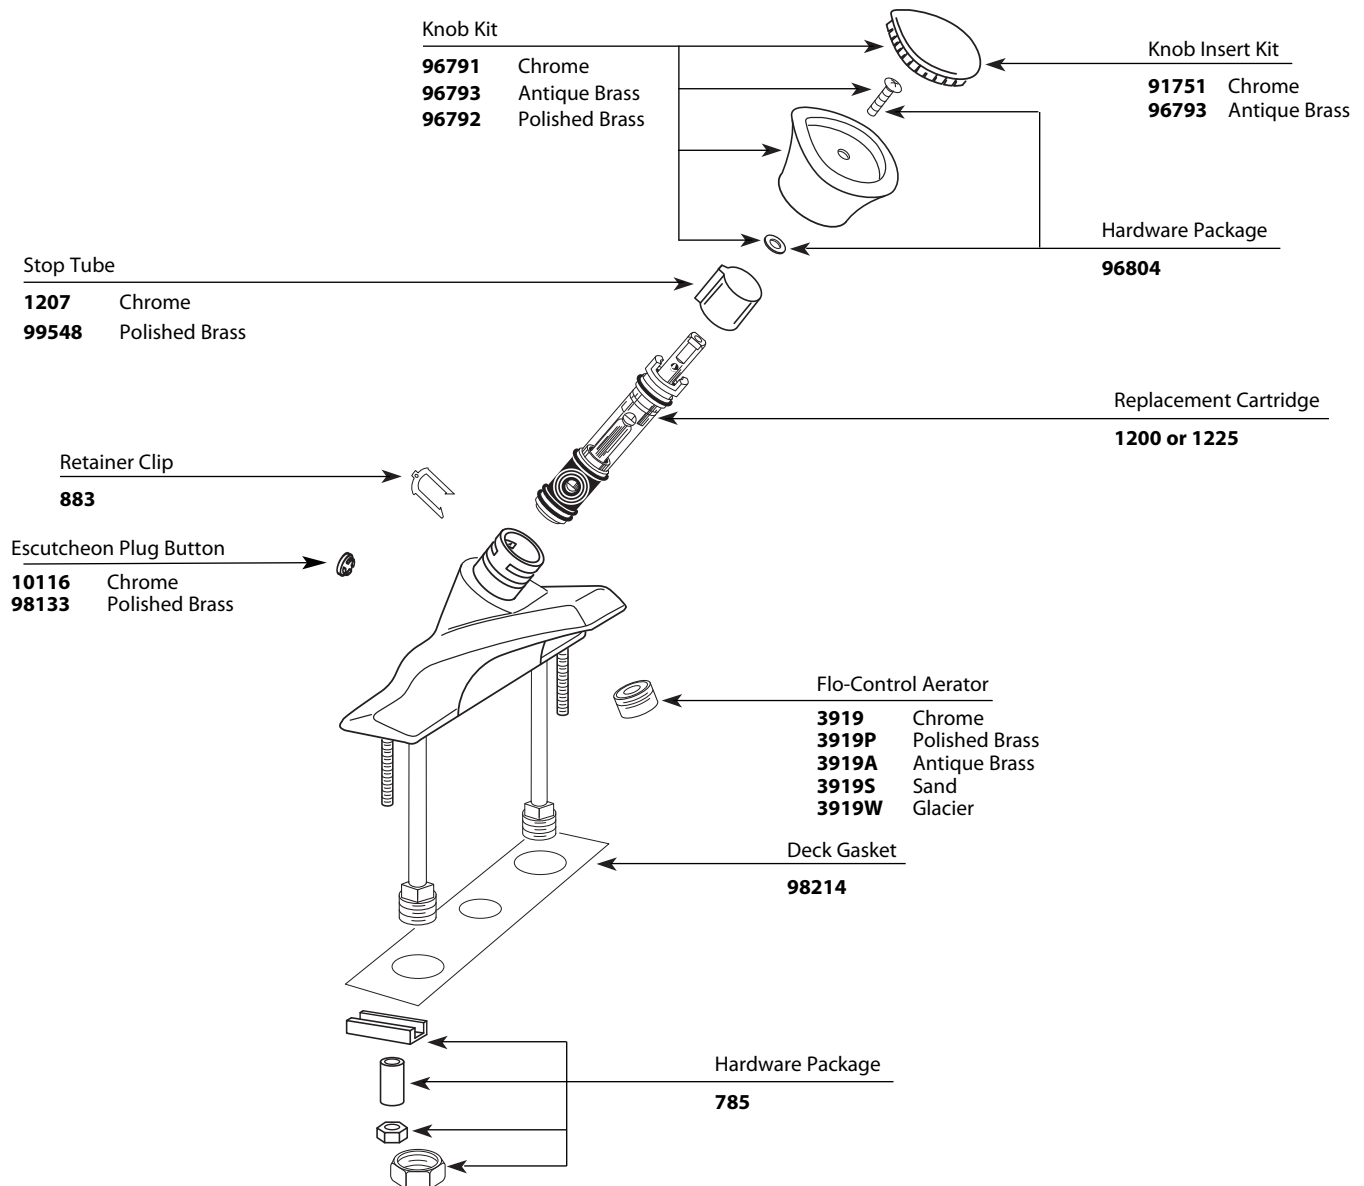

Buy it for looks. Buy it for life.®

CHATEAU® Single-Handle Lavatory Faucet

MODEL	WASTE	FINISH	MODEL	WASTE	FINISH
4621	Lav 1/2" connections	Chrom	DISCONTINUED SKUS		
4621CP	Lav 1/2" connections	Metallic	4600	Lav 16" supplies	None
4621P	Lav 1/2" connections	Metallic	4601	Lav 1/2" connections	None
4625	Lav 16" supplies	Metallic	4601P	Lav 1/2" connections	None
64601	Lav 1/2" connections	None	4621A	Lav 1/2" connections	Metallic
64620	Lav 1/2" connections	Metallic	4621S	Lav 1/2" connections	Metallic
64621	Lav 1/2" connections	50/50	4621W	Lav 1/2" connections	Metallic
64621P	Lav 1/2" connections	Metallic	4622S	Lav 1/2" connections	Metallic
64624	Lav 16" supplies	Metallic	4622W	Lav 1/2" connections	Metallic
64625	Lav 16" supplies	50/50	4625A	Lav 16" supplies	Metallic
64625P	Lav 16" supplies	Metallic	4625P	Lav 16" supplies	Metallic
			64621A	Lav 1/2" connections	Metallic
			64621W	Lav 1/2" connections	Metallic

TO ORDER PARTS CALL: 1-800-BUY-MOEN

www.moen.com