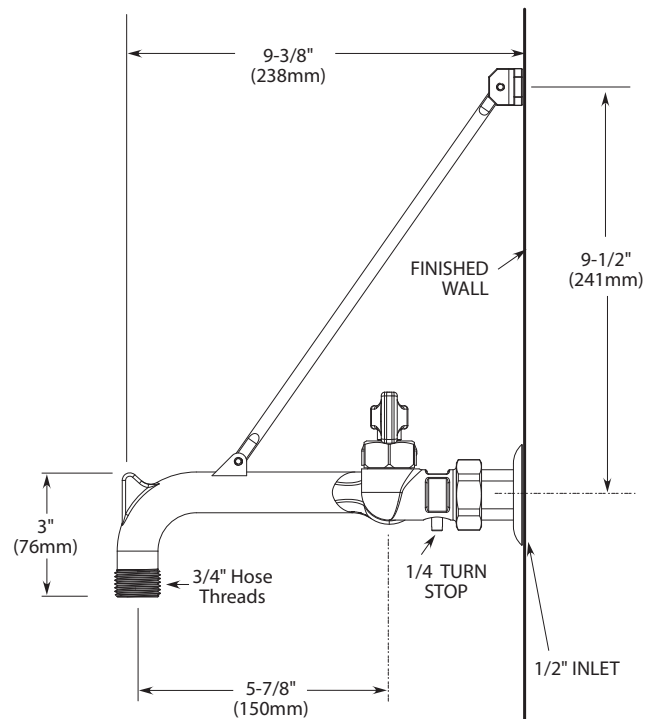

FAUCET DESCRIPTION

- Brass construction, polished chrome finish
- Integral vacuum-breaker
- Garden hose threaded spout
- 1/2" IPS eccentric connections
- Vandal resistant torx head screws

OPERATION

- Lever style handles with hot and cold color indicators

FLOW

- Unrestricted

CARTRIDGE

- Brass shell ceramic disc cartridge
- 1/4 turn operation

STANDARDS

- Third party certified by IAPMO and CSA to meet ASME A112.18.1M, ANSI A117.1 and all applicable specifications referenced therein
- ADA  for lever handles

WARRANTY

- Warranted for 5 years against material or manufacturing defects

Two-Handle Service Sink Faucet

Model: 8230 (Chrome)

CRITICAL DIMENSIONS

(DO NOT SCALE)