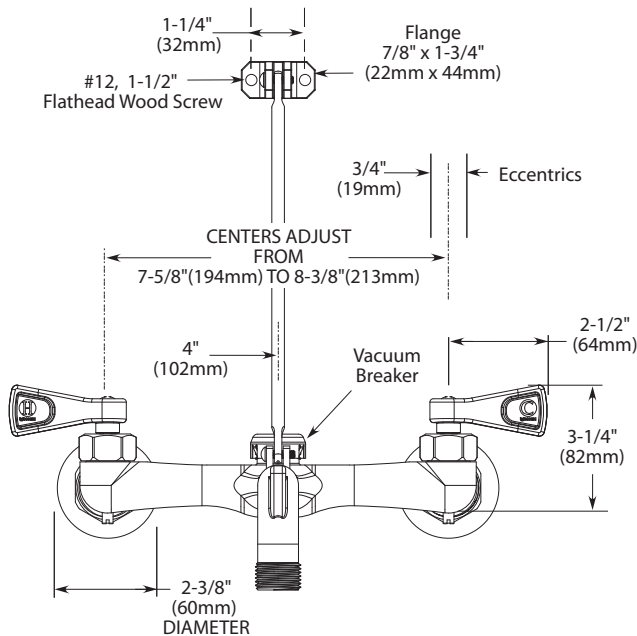

FAUCET DESCRIPTION

- Brass construction, polished chrome finish
- Integral vacuum-breaker
- Garden hose threaded spout
- 1/2" IPS eccentric connections
- Vandal resistant torx head screws

OPERATION

- Lever style handles with hot and cold color indicators

FLOW

- Unrestricted

CARTRIDGE

- Brass shell ceramic disc cartridge
- 1/4 turn operation

STANDARDS

- Third party certified by IAPMO and CSA to meet ASME A112.18.1M, ANSI A117.1 and all applicable specifications referenced therein
- ADA  for lever handles

WARRANTY

- Warranted for 5 years against material or manufacturing defects

Two-Handle Service Sink Faucet

Model: 8230 (Chrome)

CRITICAL DIMENSIONS

(DO NOT SCALE)