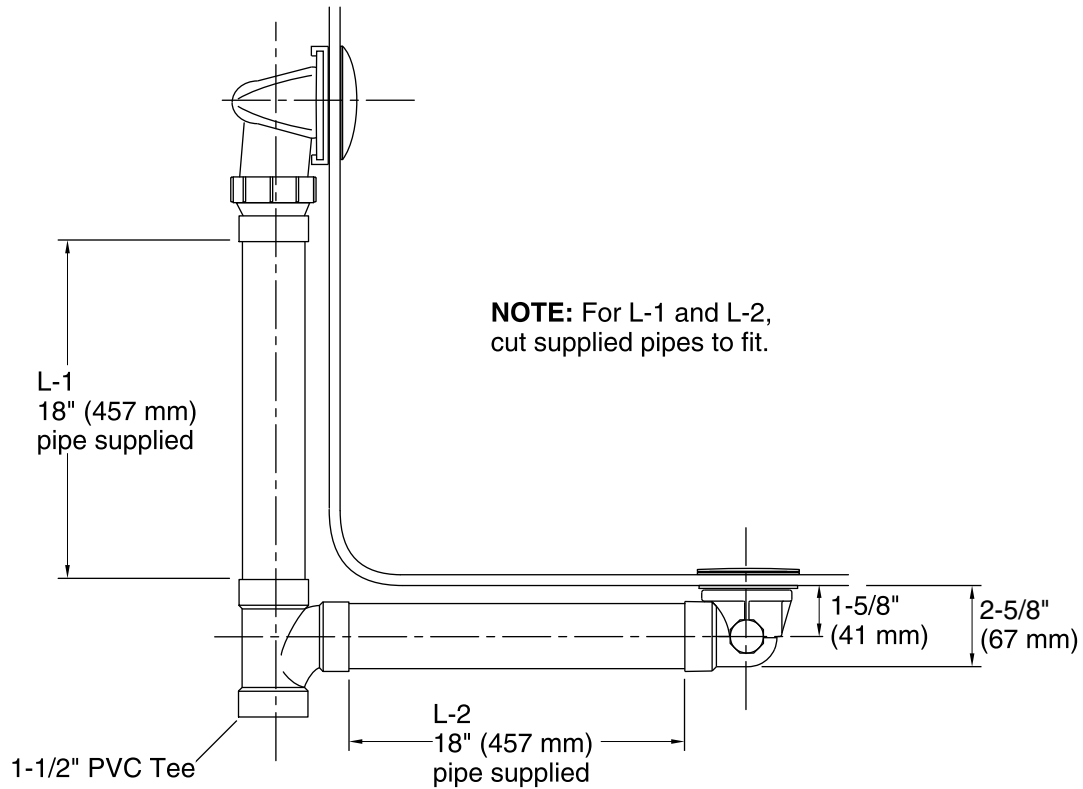

Features

- No internal linkages, reducing the chance of clogs in the overflow pipe.
- Ball-joint construction for easy installation.
- Includes toe-activated closing, and PVC tee and pipe.
- For use with Elevance™, Archer™, Underscore®, Rêve™, and Parity™ baths and whirlpools.

Material

- Schedule 40 PVC with metal overflow cover.
- KOHLER finishes resist corrosion and tarnishing.

Installation

- Above- or through-the-floor.

Codes/Standards

None Applicable

KOHLER® Faucet Lifetime Limited Warranty

See website for detailed warranty information.

Technical Information

All product dimensions are nominal.