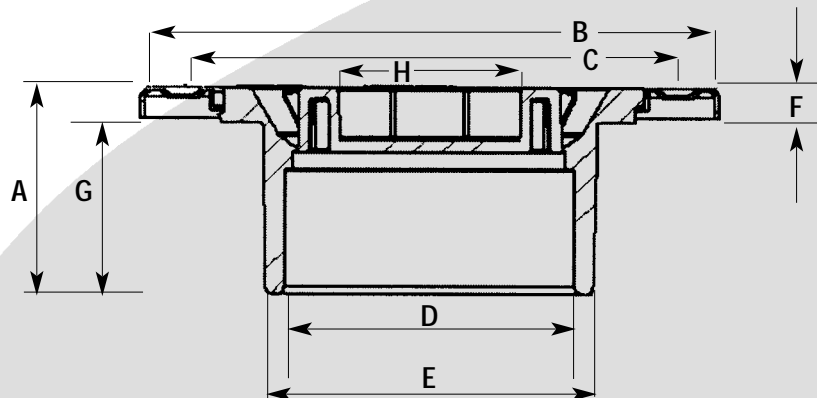

### CLOSET FLANGE

- A. Overall Height - 2.56"
- B. Overall Diameter - 7.00"
- C. Screw Centers - 6.00"
- D. Hub I.D. - 3.52"
- E. Hub O.D.- 3.96"
- F. Flange Ring Thickness - 0.45"
- G. Hub Depth - 2.11"
- H. Test Cap Diameter - 3.20"

### WITH METAL & STAINLESS STEEL RING

- A. Overall Height - 2.53"
- B. Overall Diameter - 7.01"
- C. Screw Centers - 6.00"
- D. Hub I.D. - 3.52"
- E. Hub O.D.- 3.96"
- F. Flange Ring Thickness - 0.44"
- G. Hub Depth - 2.11"
- H. Test Cap Diameter - 3.20"