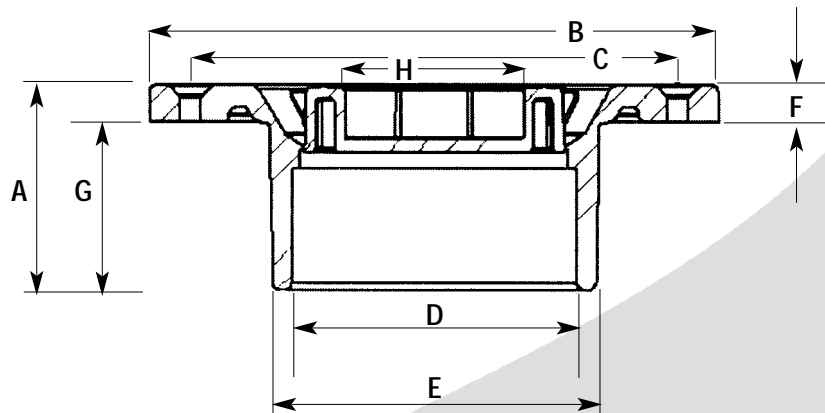

## SUBMITTAL SPECIFICATION

**Engineering Specification:** Oatey Easy Tap™ Closet Flange is a premium, durable closet flange, available in a variety of materials and styles, offering the highest level of performance. The Easy Tap™ has a patent-pending design where the test cap breaks-out easily and cleanly, eliminating the possibility of falling down the DWV line. Solvent weld over 3" or inside 4" Sch. 40 DWV pipe.

### CLOSET FLANGE

- A. Overall Height - 2.56"
- B. Overall Diameter - 7.00"
- C. Screw Centers - 6.00"
- D. Hub I.D. - 3.52"
- E. Hub O.D.- 3.96"
- F. Flange Ring Thickness - 0.45"
- G. Hub Depth - 2.11"
- H. Test Cap Diameter - 3.20"

### WITH METAL & STAINLESS STEEL RING

- A. Overall Height - 2.53"
- B. Overall Diameter - 7.01"
- C. Screw Centers - 6.00"
- D. Hub I.D. - 3.52"
- E. Hub O.D.- 3.96"
- F. Flange Ring Thickness - 0.44"
- G. Hub Depth - 2.11"
- H. Test Cap Diameter - 3.20"