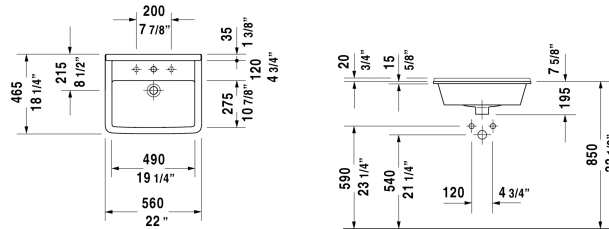

Starck 3 Vanity basin ⚡ # 0302560000 / 0302560030

| < 22" Inch > |

Vanity basin	Dimension	Weight	Order number
drop-in basin, with overflow, with faucet deck, cUPC® listed*, 22" Inch			
<b>Colors</b>			
00 White			
<b>Variant</b>			
●	22" x 18 1/4" Inch	30.8 lb	0302560000
●●●	22" x 18 1/4" Inch	30.8 lb	0302560030
<b>Infobox</b>			
* Complies with following standards: ASME A112.19.2/CSA B45.1			
Sanitary ceramics with the special WonderGliss surface finish will remain clean and attractive-looking for a long time to come. When ordering WonderGliss please add a "1" as eleventh digit to the model number.			
<b>Suitable products</b>			
Vanity unit wall-mounted 2 drawers, upper drawer including cut-out for siphon and siphon cover, countertop including one cut-out, for 1 vanity basin centered, 39 3/8" x 21 5/8" Inch	39 3/8" x 21 5/8" Inch		KT6755
Vanity unit wall-mounted 2 drawers, upper drawer including cut-out for siphon and siphon cover, countertop including one cut-out, for 1 vanity basin centered, 47 1/4" x 21 5/8" Inch	47 1/4" x 21 5/8" Inch		KT6756
Vanity unit wall-mounted 4 drawers, drawer beneath basin including cut-out for siphon and siphon cover, 1 countertop with one cut-out or two cut-outs, for 1 or 2 vanity basin(s), 55 1/8" x 21 5/8" Inch	55 1/8" x 21 5/8" Inch		KT6757 B/L/R

All drawings contain the necessary measurements which are subject to standard tolerances. They are stated in inch & mm and are non-binding. Exact measurements, in particular for customized installation scenarios, can only be taken from the finished ceramic piece.