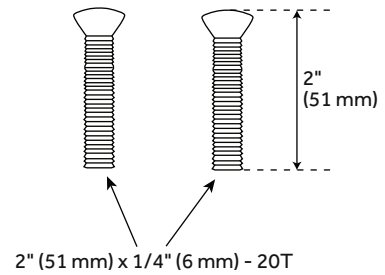

OVERFLOW COVER PLATE

WITH TWO SCREWS

SKU: 948041

FEATURES

- Material: Solid Brass
- Constructed of solid brass, ensuring durability and reliability.
- Fits standard overflow drains on bathtubs.
- Diameter: 3-3/16".

SIGNATURE HARDWARE LIFETIME WARRANTY

See website for warranty information

All dimensions and specifications are nominal and may vary. Use actual products for accuracy in critical situations.

REVISED 01/14/2020
CODE: SH632BN, SH632CP,
SH632ORB, SH632PB, SH632PN