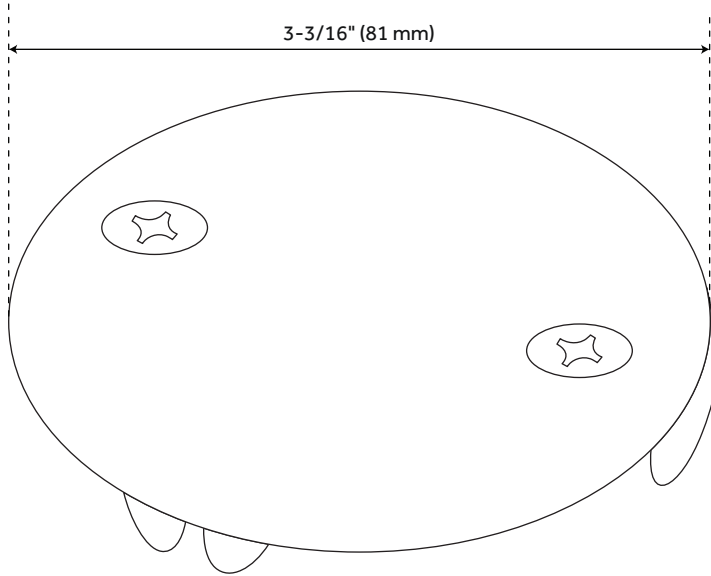

OVERFLOW COVER PLATE

WITH TWO SCREWS

SKU: 948041

FEATURES

- Material: Solid Brass
- Constructed of solid brass, ensuring durability and reliability.
- Fits standard overflow drains on bathtubs.
- Diameter: 3-3/16".